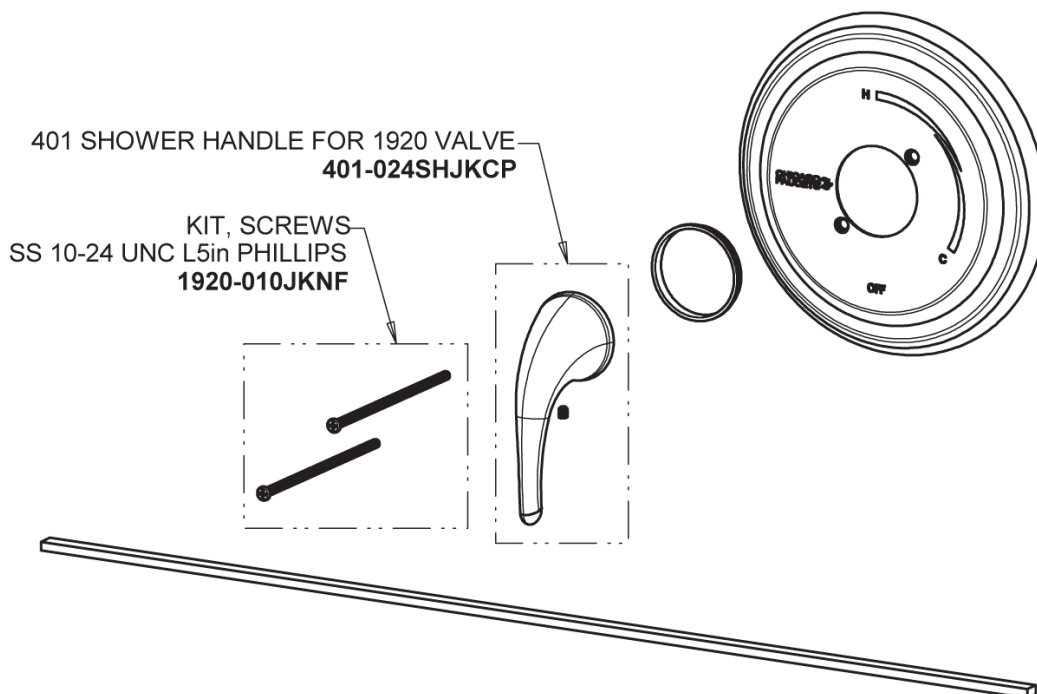

Repair Parts

SH-TP7-01-000

CHICAGO FAUCETS®

Geberit Group

Thermostatic/Pressure Balancing Tub and Shower Valve
1920-VONF

Round trim kit for thermostatic/pressure balancing tub and shower fitting
SH-TK7-00-000

SH-TP7-01-000

CHICAGO FAUCETS®

Geberit Group

Shower Head and Arm
600-ACP

For Technical Assistance:

Phone: 800-TEC-TRUE (832-8783)

Email: techsupport.us@chicagofaucets.com

2100 South Clearwater Drive