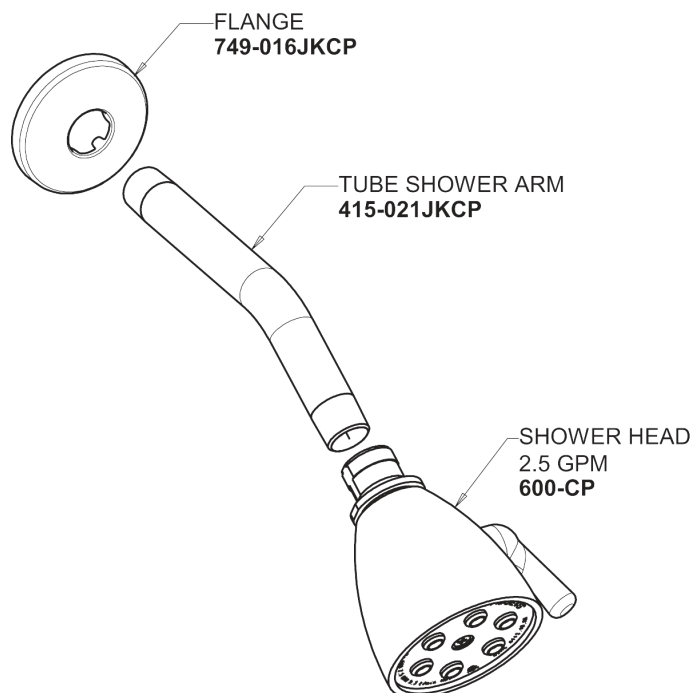

Repair Parts

SH-TP7-01-000

CHICAGO FAUCETS®

Geberit Group

Thermostatic/Pressure Balancing Tub and Shower Valve
1920-VONF

Round trim kit for thermostatic/pressure balancing tub and shower fitting
SH-TK7-00-000

SH-TP7-01-000

CHICAGO FAUCETS®

Geberit Group

Shower Head and Arm
600-ACP

For Technical Assistance:

Phone: 800-TEC-TRUE (832-8783)

Email: techsupport.us@chicagofaucets.com

2100 South Clearwater Drive