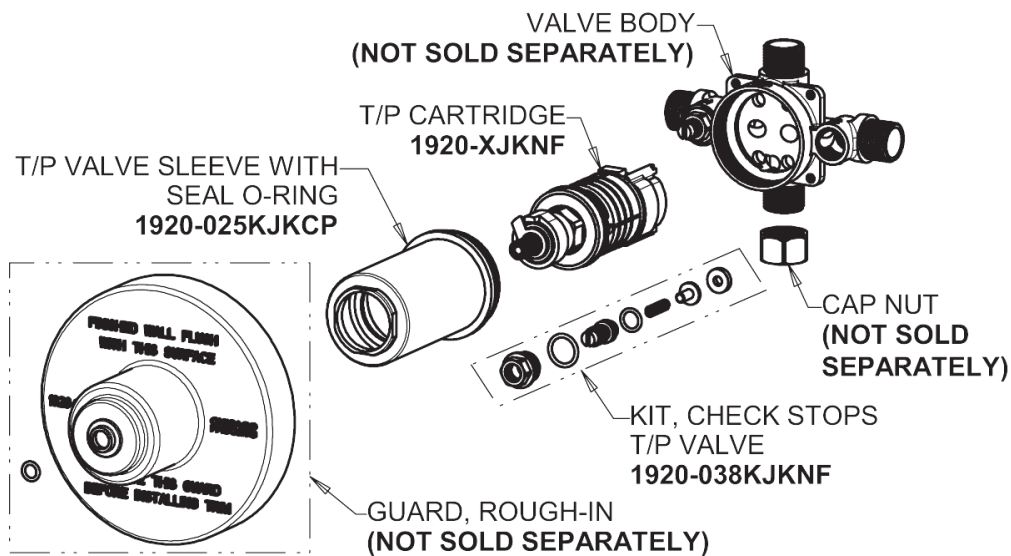

Repair Parts

SH-TP7-01-000

CHICAGO FAUCETS®

Geberit Group

Thermostatic/Pressure Balancing Tub and Shower Valve
1920-VONF

Round trim kit for thermostatic/pressure balancing tub and shower fitting
SH-TK7-00-000

SH-TP7-01-000

CHICAGO FAUCETS®

Geberit Group

Shower Head and Arm
600-ACP

For Technical Assistance:

Phone: 800-TEC-TRUE (832-8783)

Email: techsupport.us@chicagofaucets.com

2100 South Clearwater Drive