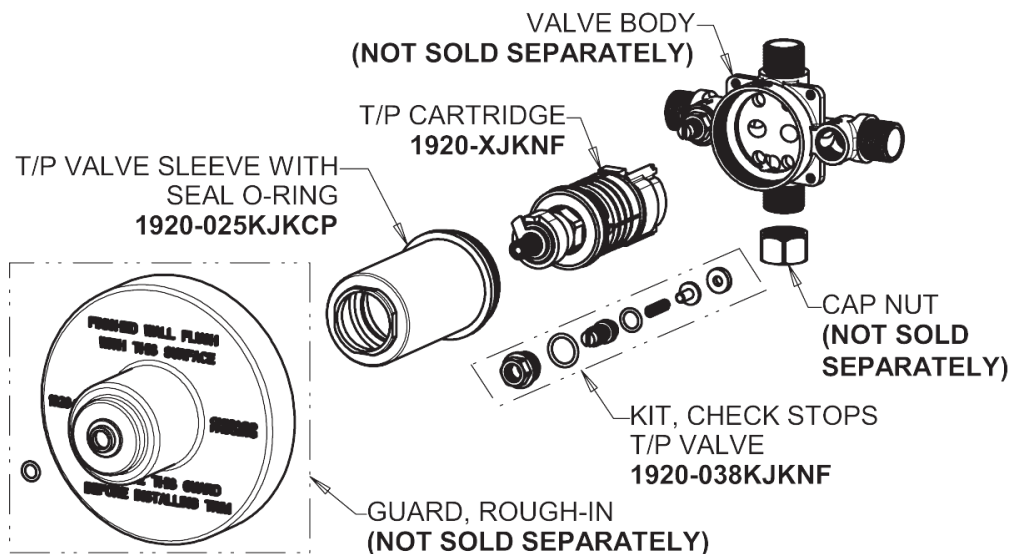

# Repair Parts

SH-TP7-00-024

# CHICAGO FAUCETS®

Geberit Group

Thermostatic/Pressure Balancing Tub and Shower Valve  
1920-VONF

Round trim kit for thermostatic/pressure balancing tub and shower fitting  
SH-TK7-00-000

# CHICAGO FAUCETS®

Geberit Group

2.5 GPM Shower Hand Spray and Hose with 36" ADA Grab Bar  
**154-ACP**