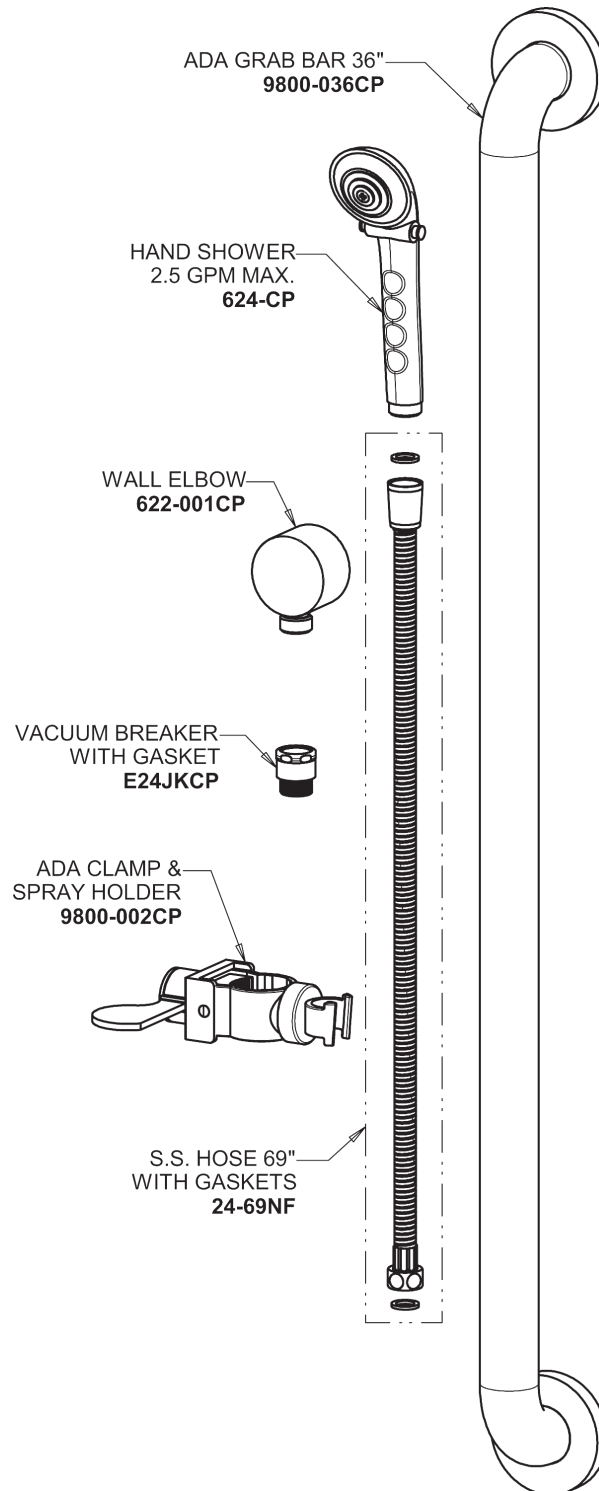

# Repair Parts

SH-TP7-00-024

# CHICAGO FAUCETS®

Geberit Group

Thermostatic/Pressure Balancing Tub and Shower Valve  
1920-VONF

Round trim kit for thermostatic/pressure balancing tub and shower fitting  
SH-TK7-00-000

# CHICAGO FAUCETS®

Geberit Group

2.5 GPM Shower Hand Spray and Hose with 36" ADA Grab Bar  
**154-ACP**