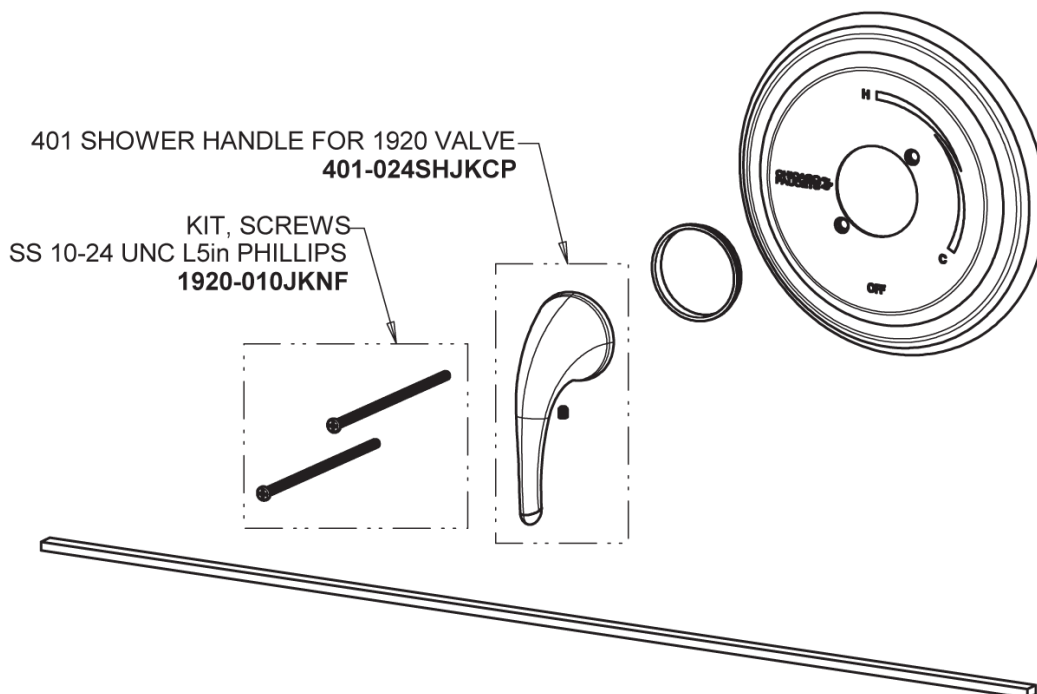

# Repair Parts

SH-TP7-00-024

# CHICAGO FAUCETS®

Geberit Group

Thermostatic/Pressure Balancing Tub and Shower Valve  
1920-VONF

Round trim kit for thermostatic/pressure balancing tub and shower fitting  
SH-TK7-00-000

# CHICAGO FAUCETS®

Geberit Group

2.5 GPM Shower Hand Spray and Hose with 36" ADA Grab Bar  
**154-ACP**