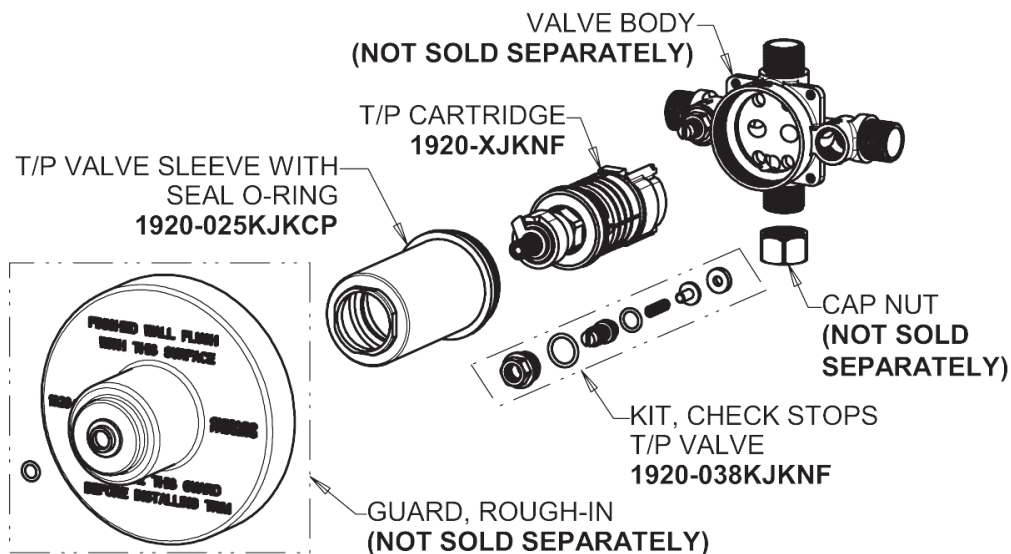

Repair Parts

SH-TP6-06-000

Square Trim Thermostatic/Pressure Balancing Tub and Shower Valve with Shower Head and Automatic Drain

CHICAGO FAUCETS®

Geberit Group

Thermostatic/Pressure Balancing Tub and Shower Valve
1920-VONF

SH Series Trim Kit
SH-TK2-00-000

For Technical Assistance:

Phone: 800-TEC-TRUE (832-8783)

Email: techsupport.us@chicagofaucets.com

2100 South Clearwater Drive

Des Plaines, IL 60018

Phone: 847-803-5000

chicagofaucets.com

Repair Parts

SH-TP6-06-000

Square Trim Thermostatic/Pressure Balancing Tub and Shower Valve with Shower Head and Automatic Drain

CHICAGO FAUCETS®

Geberit Group

Shower Head and Arm
622-ACP

Automatic Drain Wall Elbow
1920-039KJKCP