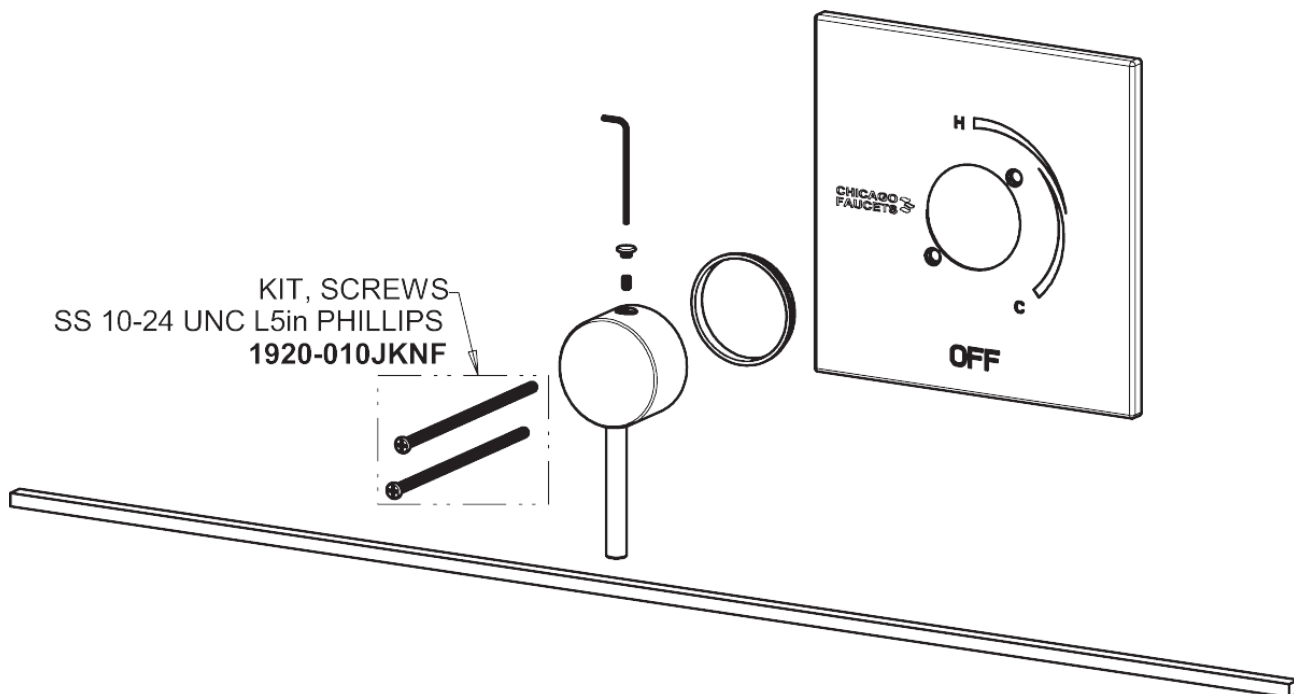

Repair Parts

SH-TP6-06-000

Square Trim Thermostatic/Pressure Balancing Tub and Shower Valve with Shower Head and Automatic Drain

CHICAGO FAUCETS®

Geberit Group

Thermostatic/Pressure Balancing Tub and Shower Valve
1920-VONF

SH Series Trim Kit
SH-TK2-00-000

For Technical Assistance:

Phone: 800-TEC-TRUE (832-8783)

Email: techsupport.us@chicagofaucets.com

2100 South Clearwater Drive

Des Plaines, IL 60018

Phone: 847-803-5000

chicagofaucets.com

Repair Parts

SH-TP6-06-000

Square Trim Thermostatic/Pressure Balancing Tub and Shower Valve with Shower Head and Automatic Drain

CHICAGO FAUCETS®

Geberit Group

Shower Head and Arm
622-ACP

Automatic Drain Wall Elbow
1920-039KJKCP