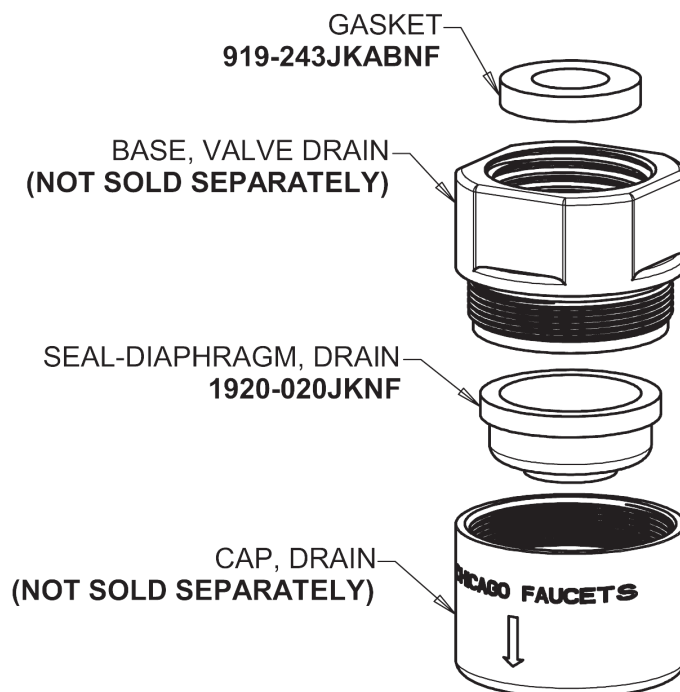

Automatic Drain Assembly
1920-028KJKCP