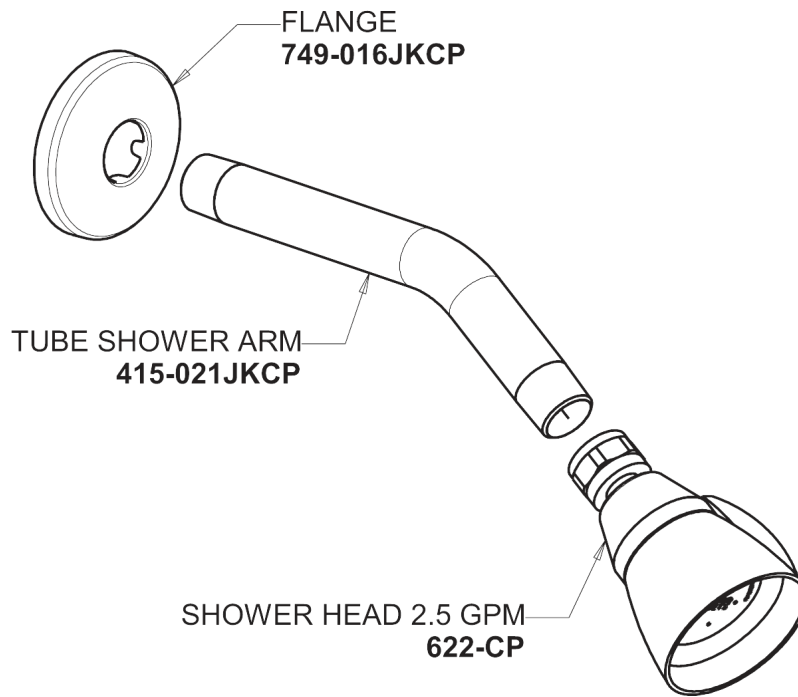

Repair Parts

SH-TP6-06-000

Square Trim Thermostatic/Pressure Balancing Tub and Shower Valve with Shower Head and Automatic Drain

CHICAGO FAUCETS®

Geberit Group

Thermostatic/Pressure Balancing Tub and Shower Valve
1920-VONF

Repair Parts

SH-TP6-06-000

Square Trim Thermostatic/Pressure Balancing Tub and Shower Valve with Shower Head and Automatic Drain

CHICAGO FAUCETS®

Geberit Group

Shower Head and Arm
622-ACP

Automatic Drain Wall Elbow
1920-039KJKCP