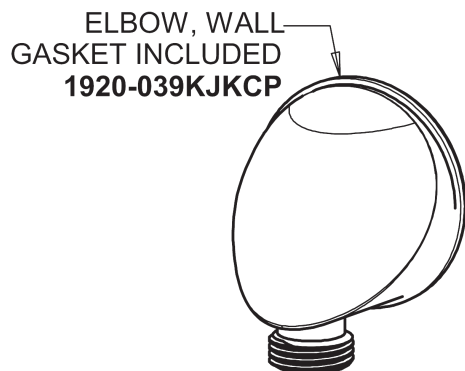

Repair Parts

SH-TP6-06-000

Square Trim Thermostatic/Pressure Balancing Tub and Shower Valve with Shower Head and Automatic Drain

CHICAGO FAUCETS®

Geberit Group

Thermostatic/Pressure Balancing Tub and Shower Valve
1920-VONF

Repair Parts

SH-TP6-06-000

Square Trim Thermostatic/Pressure Balancing Tub and Shower Valve with Shower Head and Automatic Drain

CHICAGO FAUCETS®

Geberit Group

Shower Head and Arm
622-ACP

Automatic Drain Wall Elbow
1920-039KJKCP