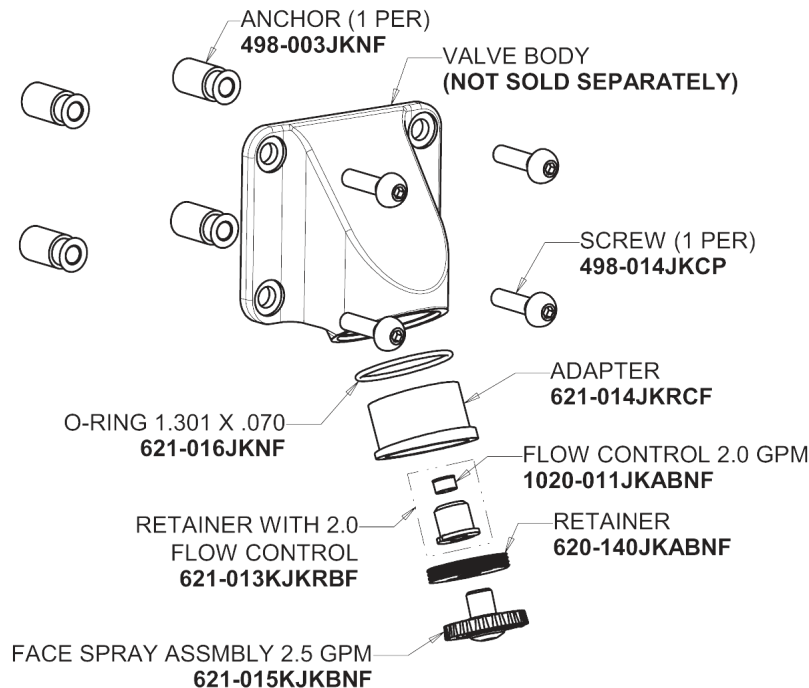

Repair Parts

SH-TP6-04-000

Square Trim Thermostatic/Pressure Balancing Tub and Shower Valve with Shower Head and Automatic Drain

CHICAGO FAUCETS®

Geberit Group

Thermostatic/Pressure Balancing Tub and Shower Valve
1920-VONF

Repair Parts

SH-TP6-04-000

Square Trim Thermostatic/Pressure Balancing Tub and Shower Valve with Shower Head and Automatic Drain

CHICAGO FAUCETS®

Geberit Group

Institutional Shower Head
621-CP

Automatic Drain Wall Elbow
1920-039KJKCP