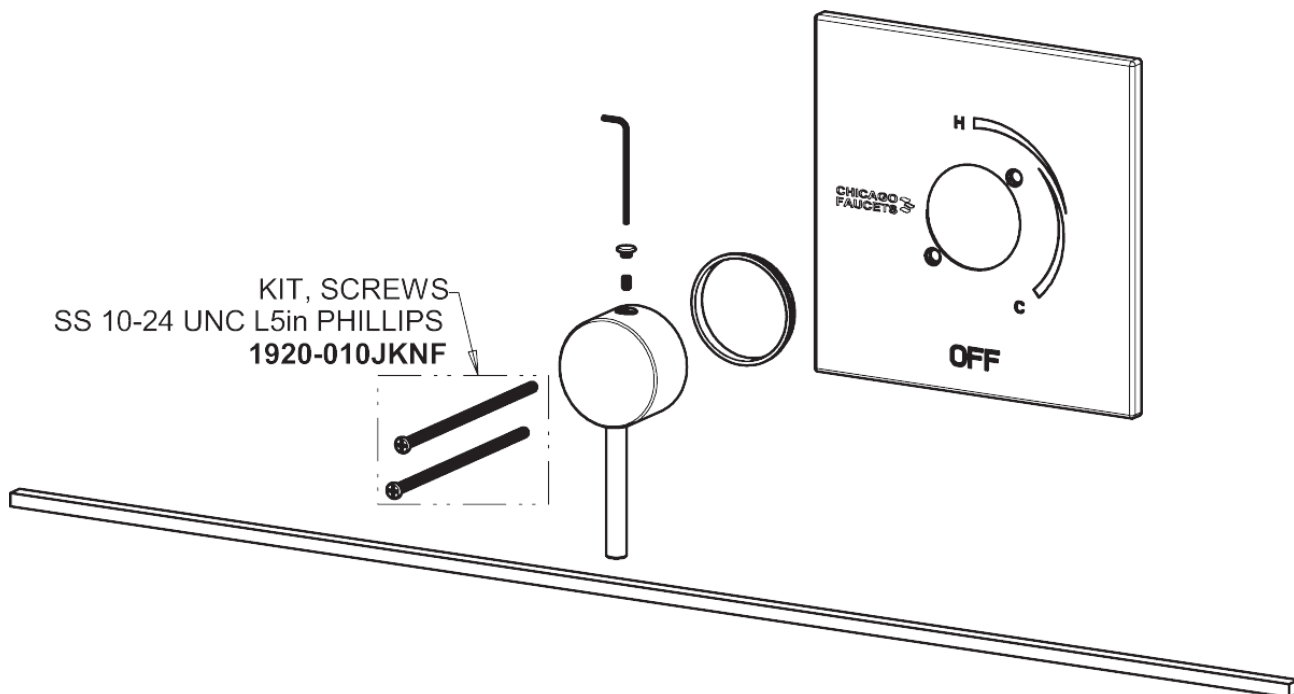

SH Series Trim Kit
SH-TK2-00-000