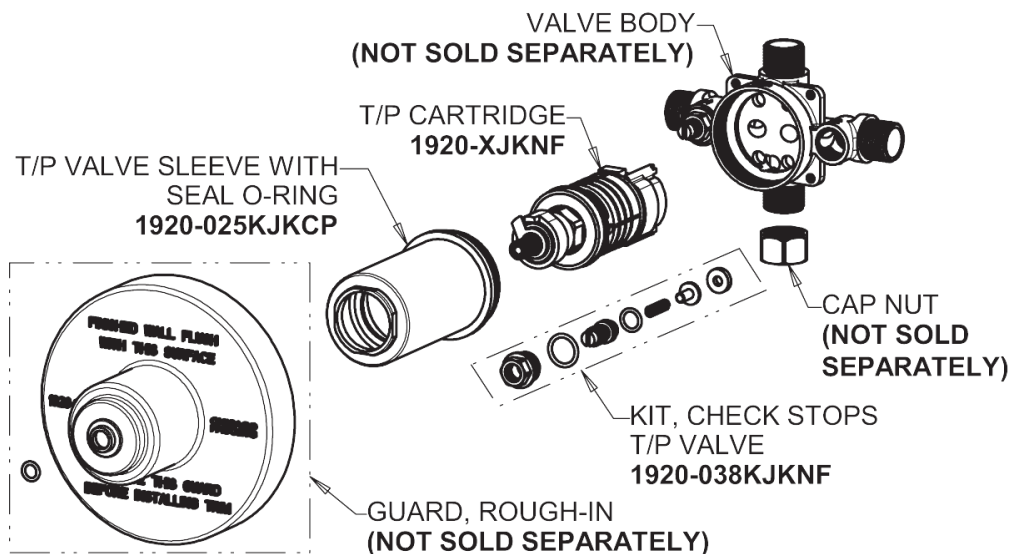

Repair Parts

SH-TP6-04-000

Square Trim Thermostatic/Pressure Balancing Tub and Shower Valve with Shower Head and Automatic Drain

CHICAGO FAUCETS®

Geberit Group

Thermostatic/Pressure Balancing Tub and Shower Valve
1920-VONF

SH Series Trim Kit
SH-TK2-00-000

For Technical Assistance:

Phone: 800-TEC-TRUE (832-8783)

Email: techsupport.us@chicagofaucets.com

2100 South Clearwater Drive

Des Plaines, IL 60018

Phone: 847-803-5000

chicagofaucets.com

Repair Parts

SH-TP6-04-000

Square Trim Thermostatic/Pressure Balancing Tub and Shower Valve with Shower Head and Automatic Drain

CHICAGO FAUCETS®

Geberit Group

Institutional Shower Head
621-CP

Automatic Drain Wall Elbow
1920-039KJKCP