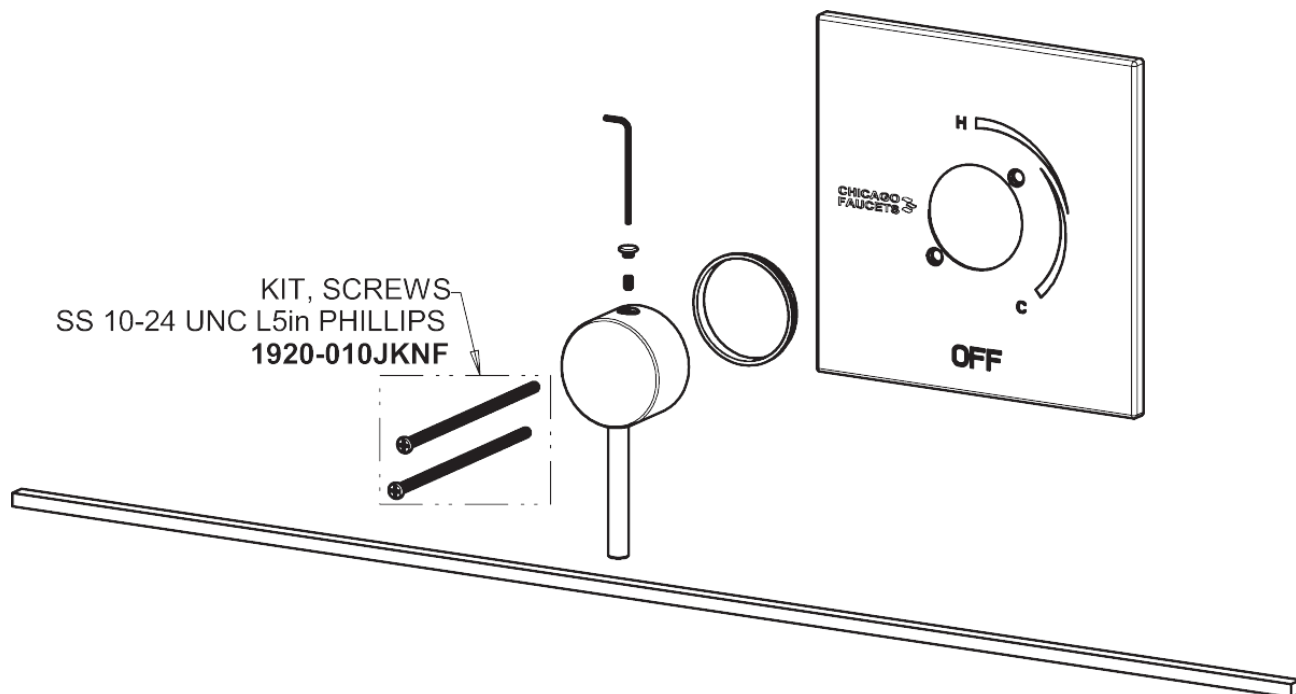

SH Series Trim Kit
SH-TK2-00-000