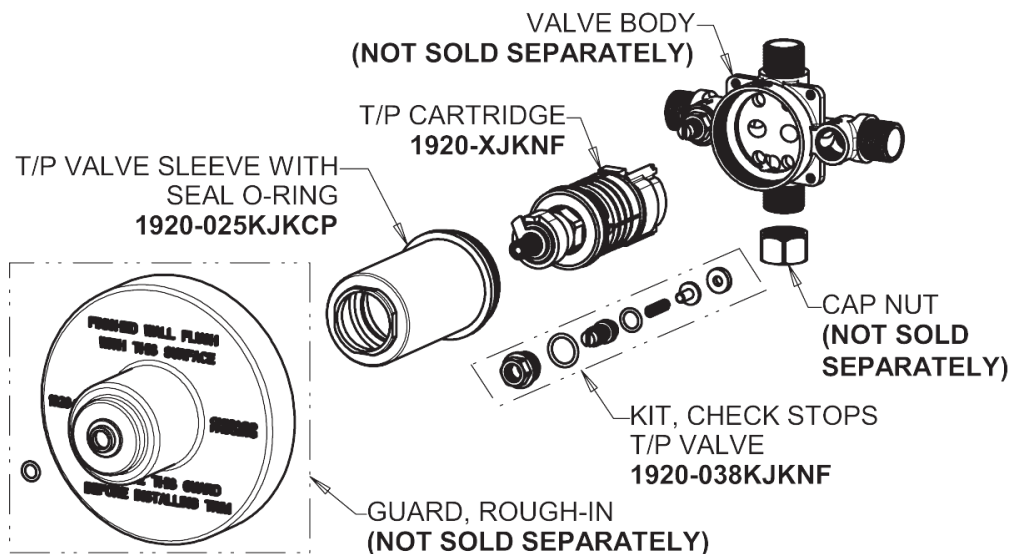

Repair Parts

SH-TP6-02-000

Square Trim Thermostatic/Pressure Balancing Tub and Shower Valve with Shower Head and Automatic Drain

CHICAGO FAUCETS®

Geberit Group

Thermostatic/Pressure Balancing Tub and Shower Valve
1920-VONF

SH Series Trim Kit
SH-TK2-00-000

For Technical Assistance:

Phone: 800-TEC-TRUE (832-8783)

Email: techsupport.us@chicagofaucets.com

2100 South Clearwater Drive

Des Plaines, IL 60018

Phone: 847-803-5000

chicagofaucets.com

Repair Parts

SH-TP6-02-000

Square Trim Thermostatic/Pressure Balancing Tub and Shower Valve with Shower Head and Automatic Drain

CHICAGO FAUCETS®

Geberit Group

Shower Head and Arm
620-ACP

Automatic Drain Wall Elbow
1920-039KJKCP