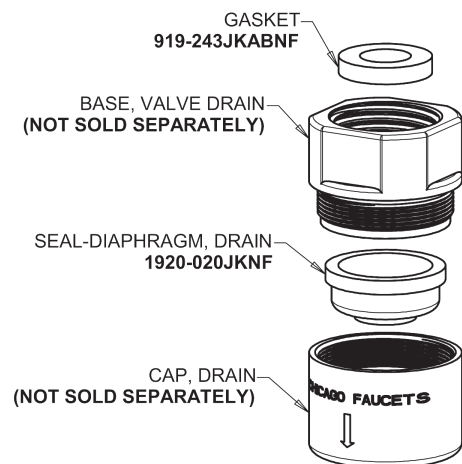

Automatic Drain Assembly
1920-028KJKCP