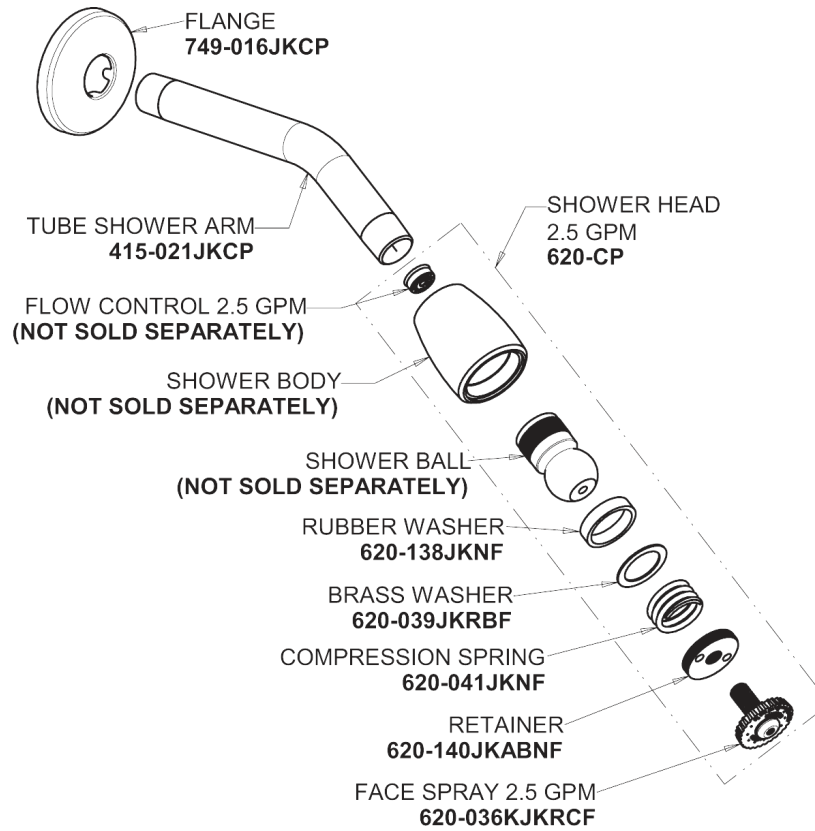

Repair Parts

SH-TP6-02-000

Square Trim Thermostatic/Pressure Balancing Tub and Shower Valve with Shower Head and Automatic Drain

CHICAGO FAUCETS®

Geberit Group

Thermostatic/Pressure Balancing Tub and Shower Valve
1920-VONF

Repair Parts

SH-TP6-02-000

Square Trim Thermostatic/Pressure Balancing Tub and Shower Valve with Shower Head and Automatic Drain

CHICAGO FAUCETS®

Geberit Group

Shower Head and Arm
620-ACP

Automatic Drain Wall Elbow
1920-039KJKCP