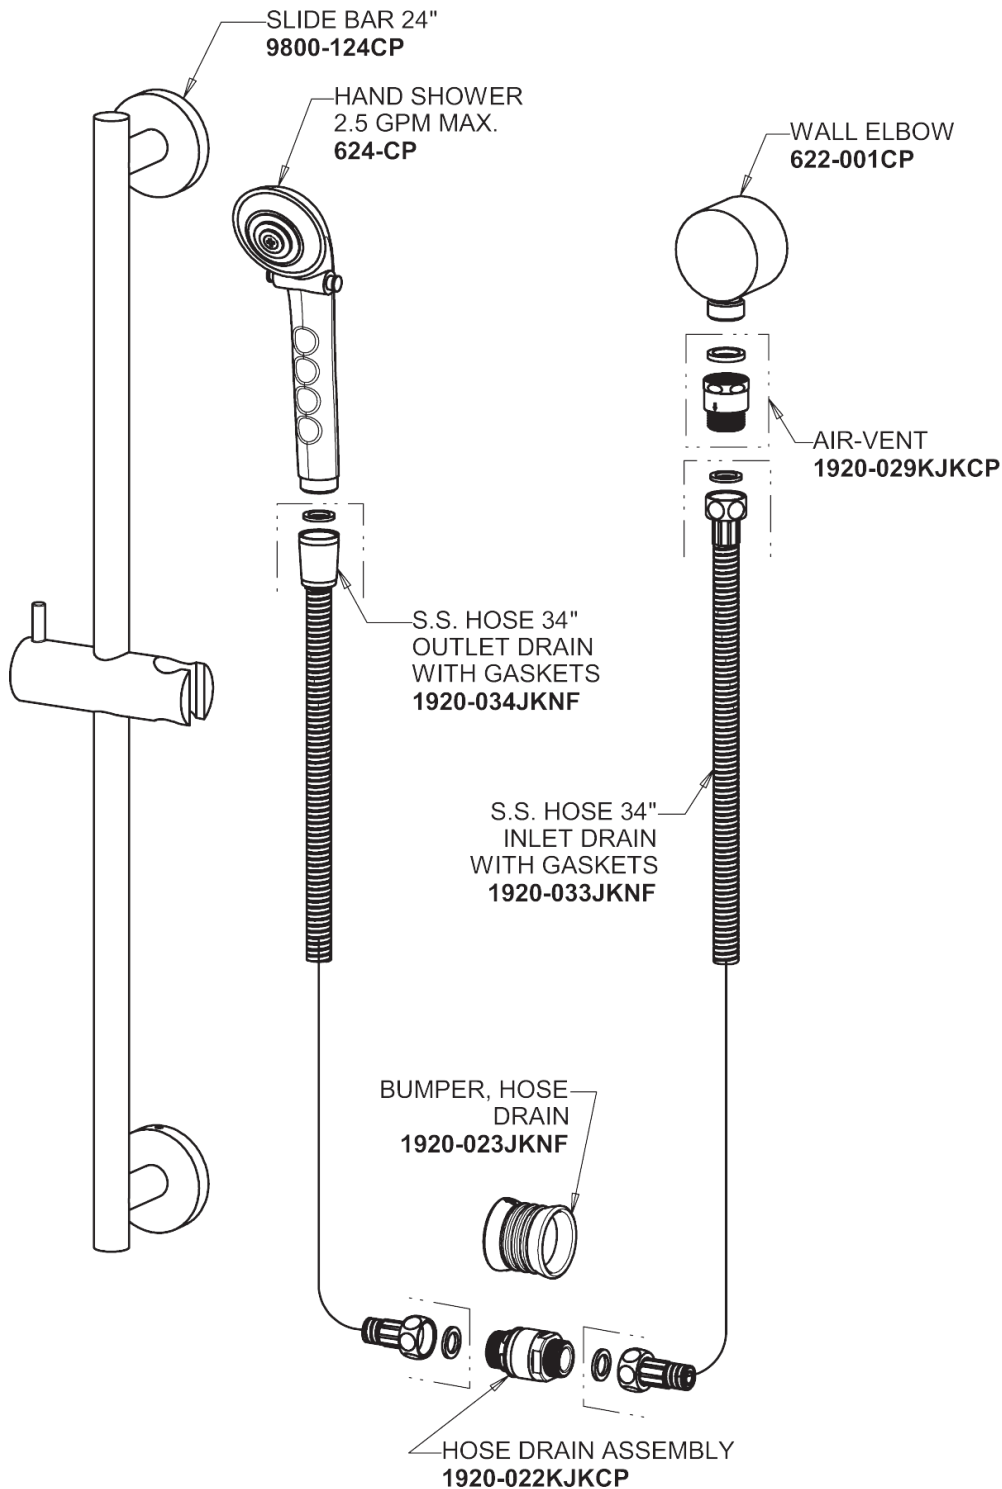

Repair Parts

SH-TP6-00-021

Square Trim Thermostatic/Pressure Balancing Tub and Shower Valve with Shower Head with Automatic Drain

CHICAGO FAUCETS®

Geberit Group

Thermostatic/Pressure Balancing Tub and Shower Valve
1920-VONF

Repair Parts

SH-TP6-00-021

Square Trim Thermostatic/Pressure Balancing Tub and Shower Valve with Shower Head with Automatic Drain

CHICAGO FAUCETS®

Geberit Group

2.5 GPM Shower Hand Spray and Hose with Automatic Drain and 24" Slide Bar 151-ADCP

Automatic Drain Assembly 1920-028KJKCP

Automatic Drain Wall Elbow 1920-039KJKCP

For Technical Assistance:

Phone: 800-TEC-TRUE (832-8783)

Email: techsupport.us@chicagofaucets.com

2100 South Clearwater Drive