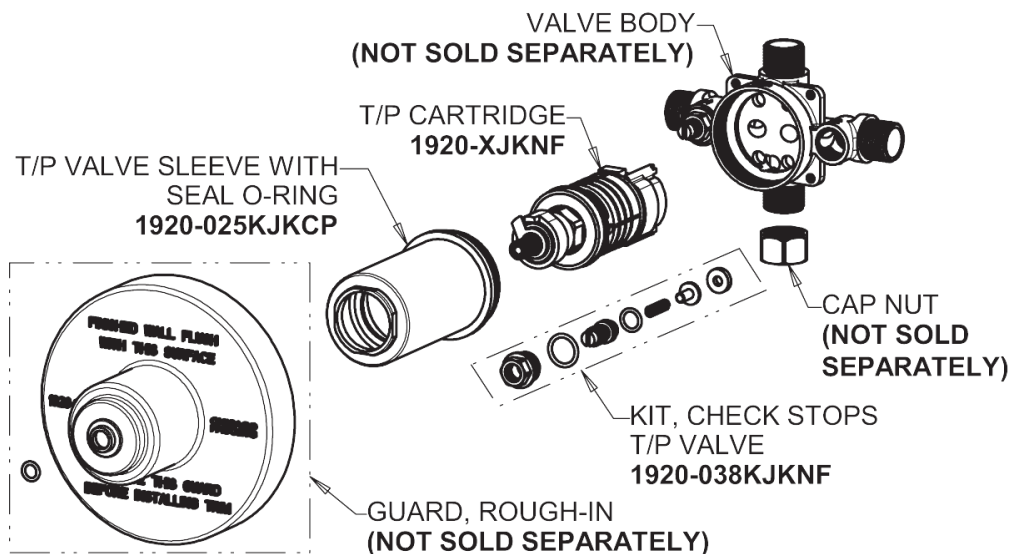

Repair Parts

SH-TP6-00-021

Square Trim Thermostatic/Pressure Balancing Tub and Shower Valve with Shower Head with Automatic Drain

CHICAGO FAUCETS®

Geberit Group

Thermostatic/Pressure Balancing Tub and Shower Valve
1920-VONF

SH Series Trim Kit
SH-TK2-00-000

For Technical Assistance:

Phone: 800-TEC-TRUE (832-8783)

Email: techsupport.us@chicagofaucets.com

2100 South Clearwater Drive

Des Plaines, IL 60018

Phone: 847-803-5000

chicagofaucets.com

Repair Parts

SH-TP6-00-021

Square Trim Thermostatic/Pressure Balancing Tub and Shower Valve with Shower Head with Automatic Drain

CHICAGO FAUCETS®

Geberit Group

2.5 GPM Shower Hand Spray and Hose with Automatic Drain and 24" Slide Bar 151-ADCP