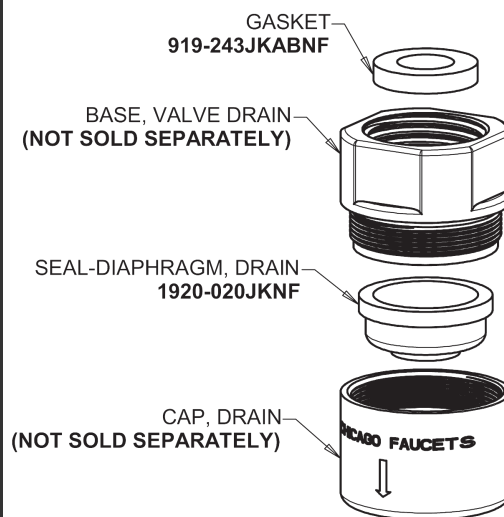

Repair Parts

SH-TP6-00-021

Square Trim Thermostatic/Pressure Balancing Tub and Shower Valve with Shower Head with Automatic Drain

CHICAGO FAUCETS®

Geberit Group

Thermostatic/Pressure Balancing Tub and Shower Valve
1920-VONF

Repair Parts

SH-TP6-00-021

Square Trim Thermostatic/Pressure Balancing Tub and Shower Valve with Shower Head with Automatic Drain

CHICAGO FAUCETS®

Geberit Group

2.5 GPM Shower Hand Spray and Hose with Automatic Drain and 24" Slide Bar 151-ADCP

Automatic Drain Assembly 1920-028KJKCP

Automatic Drain Wall Elbow 1920-039KJKCP

For Technical Assistance:

Phone: 800-TEC-TRUE (832-8783)

Email: techsupport.us@chicagofaucets.com

2100 South Clearwater Drive