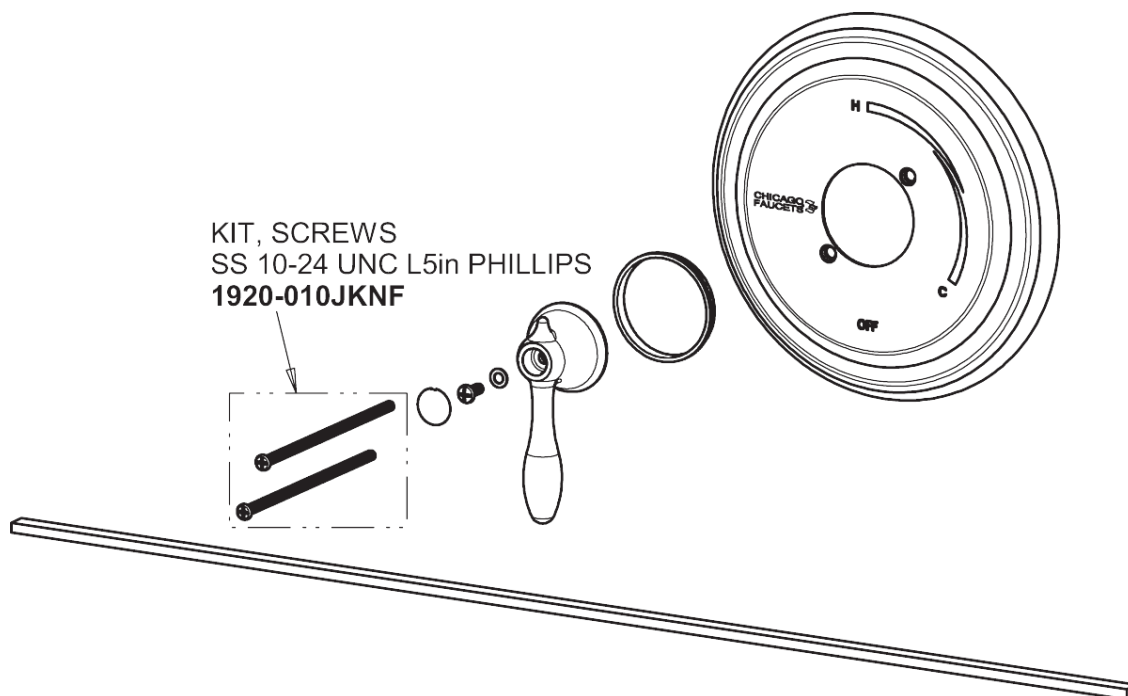

# Repair Parts

SH-TP5-02-000

Round Trim Thermostatic/Pressure Balancing Tub and Shower Valve with Shower Head and Automatic Drain

# CHICAGO FAUCETS®

Geberit Group

Thermostatic/Pressure Balancing Tub and Shower Valve  
**1920-VONF**

SH Series Trim Kit  
**SH-TK1-00-000**