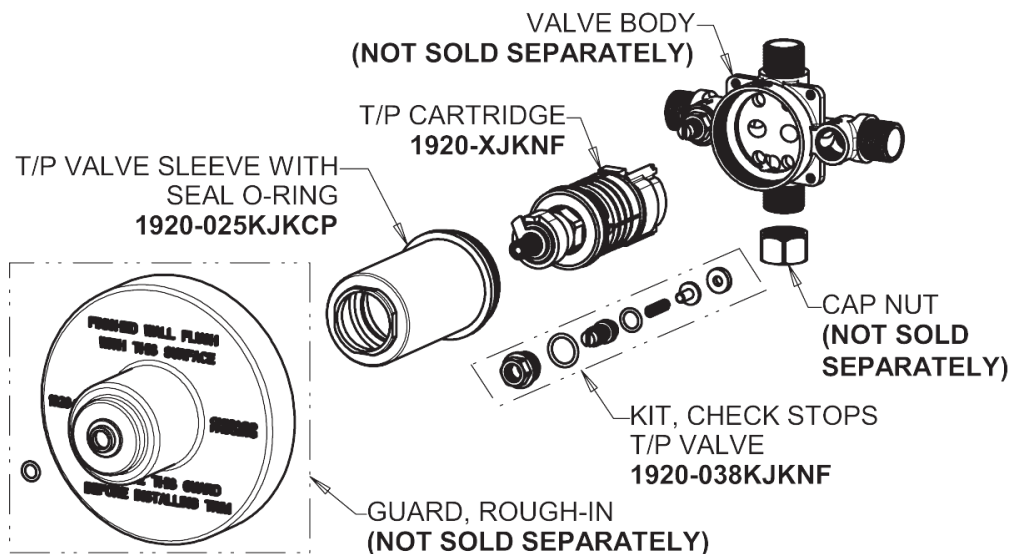

# Repair Parts

SH-TP5-02-000

Round Trim Thermostatic/Pressure Balancing Tub and Shower Valve with Shower Head and Automatic Drain

# CHICAGO FAUCETS®

Geberit Group

Thermostatic/Pressure Balancing Tub and Shower Valve  
**1920-VONF**

SH Series Trim Kit  
**SH-TK1-00-000**

# CHICAGO FAUCETS®

Geberit Group

Shower Head and Arm  
**620-ACP**

Automatic Drain Wall Elbow  
**1920-039KJKCP**

Automatic Drain Assembly  
**1920-028KJKCP**