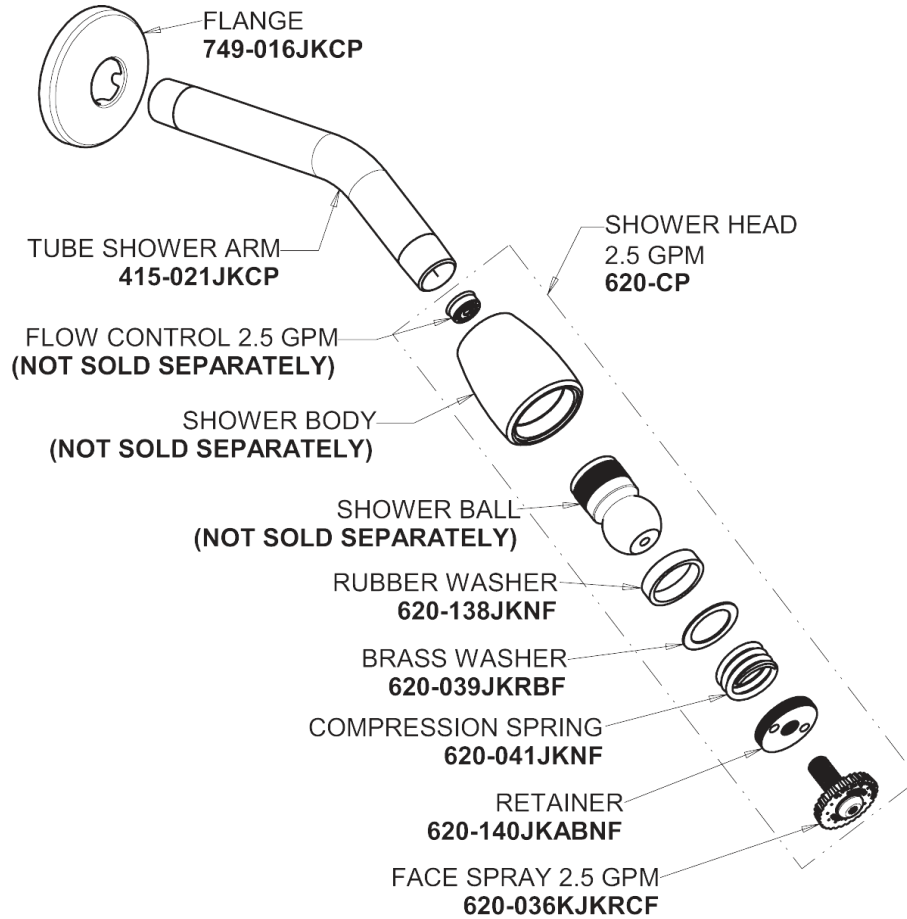

# Repair Parts

SH-TP5-02-000

Round Trim Thermostatic/Pressure Balancing Tub and Shower Valve with Shower Head and Automatic Drain

# CHICAGO FAUCETS®

Geberit Group

Shower Head and Arm  
**620-ACP**

Automatic Drain Wall Elbow  
**1920-039KJKCP**

Automatic Drain Assembly  
**1920-028KJKCP**