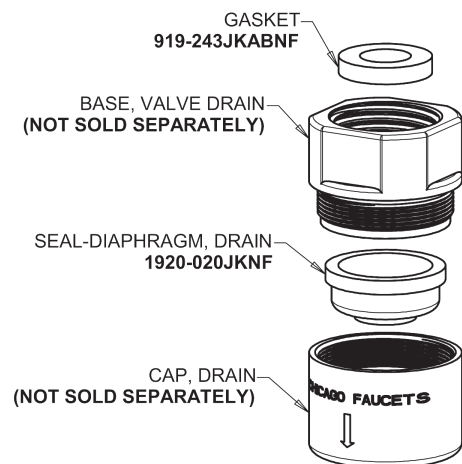

# Repair Parts

SH-TP5-02-000

Round Trim Thermostatic/Pressure Balancing Tub and Shower Valve with Shower Head and Automatic Drain

# CHICAGO FAUCETS®

Geberit Group

Shower Head and Arm  
**620-ACP**

Automatic Drain Wall Elbow  
**1920-039KJKCP**

Automatic Drain Assembly  
**1920-028KJKCP**