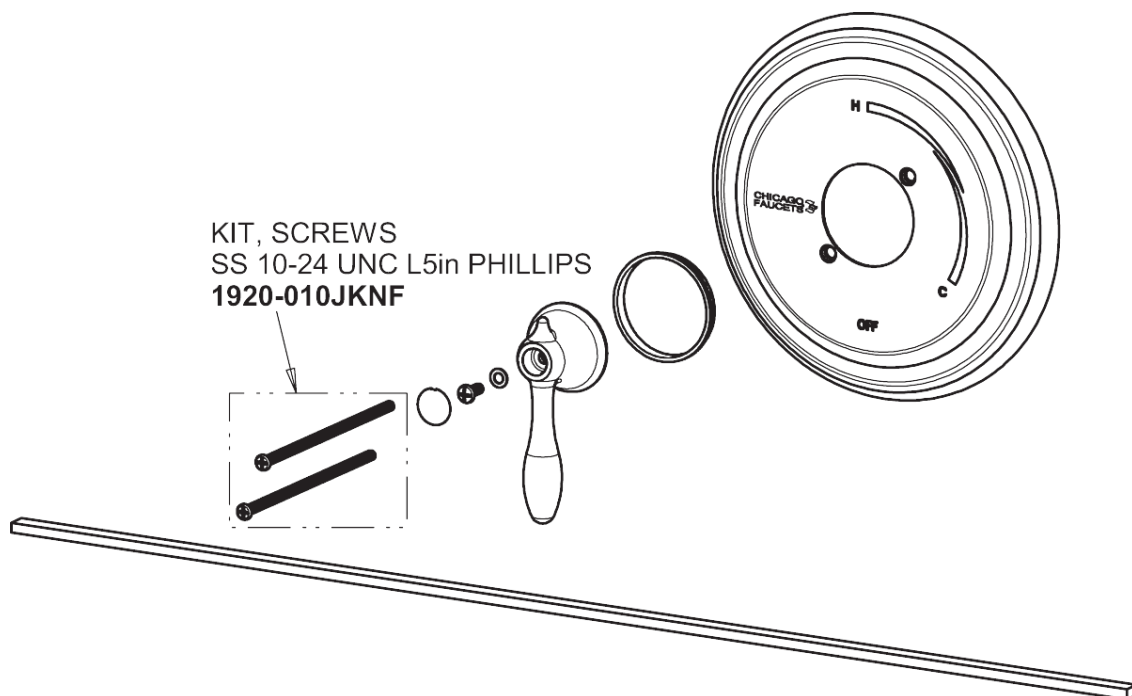

Repair Parts

SH-TP5-00-024

Round Trim Thermostatic/Pressure Balancing Tub and Shower Valve with Shower Head and Automatic Drain

**CHICAGO
FAUCETS®**
Geberit Group

Thermostatic/Pressure Balancing Tub and Shower Valve
1920-VONF

SH Series Trim Kit
SH-TK1-00-000

For Technical Assistance:

Phone: 800-TEC-TRUE (832-8783)

Email: techsupport.us@chicagofaucets.com

2100 South Clearwater Drive

Des Plaines, IL 60018

Phone: 847-803-5000

chicagofaucets.com

Repair Parts

SH-TP5-00-024

Round Trim Thermostatic/Pressure Balancing Tub and Shower Valve with Shower Head and Automatic Drain

**CHICAGO
FAUCETS®**
Geberit Group

2.5 GPM Shower Hand Spray and Hose with Automatic Drain and 36" ADA Grab Bar
154-ADCP

Automatic Drain Assembly
1920-028KJKCP

Automatic Drain Wall Elbow
1920-039KJKCP

For Technical Assistance:

Phone: 800-TEC-TRUE (832-8783)

Email: techsupport.us@chicagofaucets.com

2100 South Clearwater Drive