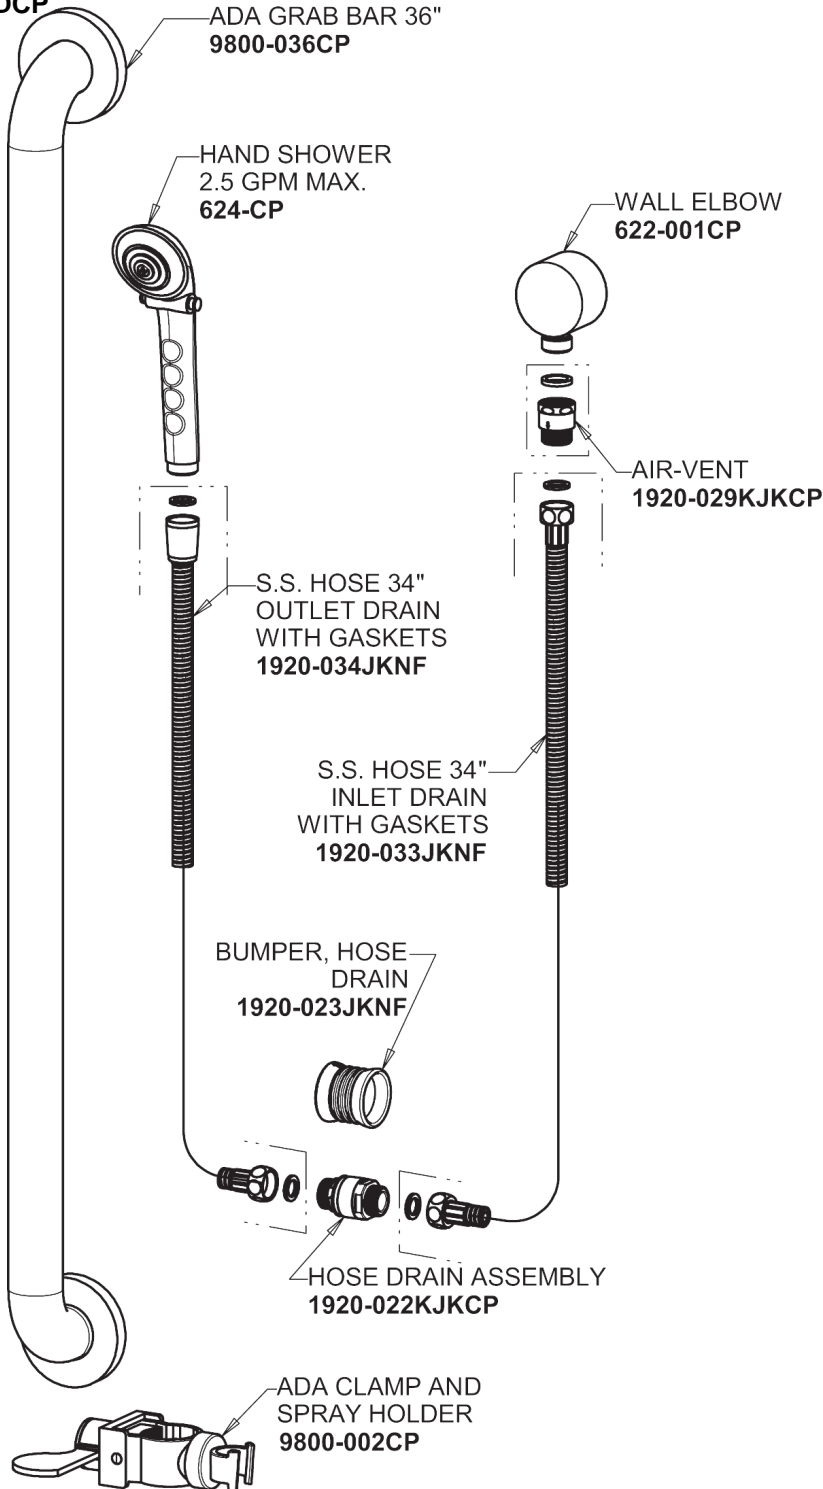

Repair Parts

SH-TP5-00-024

Round Trim Thermostatic/Pressure Balancing Tub and Shower Valve with Shower Head and Automatic Drain

**CHICAGO
FAUCETS®**
Geberit Group

Thermostatic/Pressure Balancing Tub and Shower Valve
1920-VONF

SH Series Trim Kit
SH-TK1-00-000

For Technical Assistance:

Phone: 800-TEC-TRUE (832-8783)

Email: techsupport.us@chicagofaucets.com

2100 South Clearwater Drive

Des Plaines, IL 60018

Phone: 847-803-5000

chicagofaucets.com

Repair Parts

SH-TP5-00-024

Round Trim Thermostatic/Pressure Balancing Tub and Shower Valve with Shower Head and Automatic Drain

**CHICAGO
FAUCETS®**
Geberit Group

2.5 GPM Shower Hand Spray and Hose with Automatic Drain and 36" ADA Grab Bar
154-ADCP

Automatic Drain Assembly
1920-028KJKCP

Automatic Drain Wall Elbow
1920-039KJKCP

For Technical Assistance:

Phone: 800-TEC-TRUE (832-8783)

Email: techsupport.us@chicagofaucets.com

2100 South Clearwater Drive