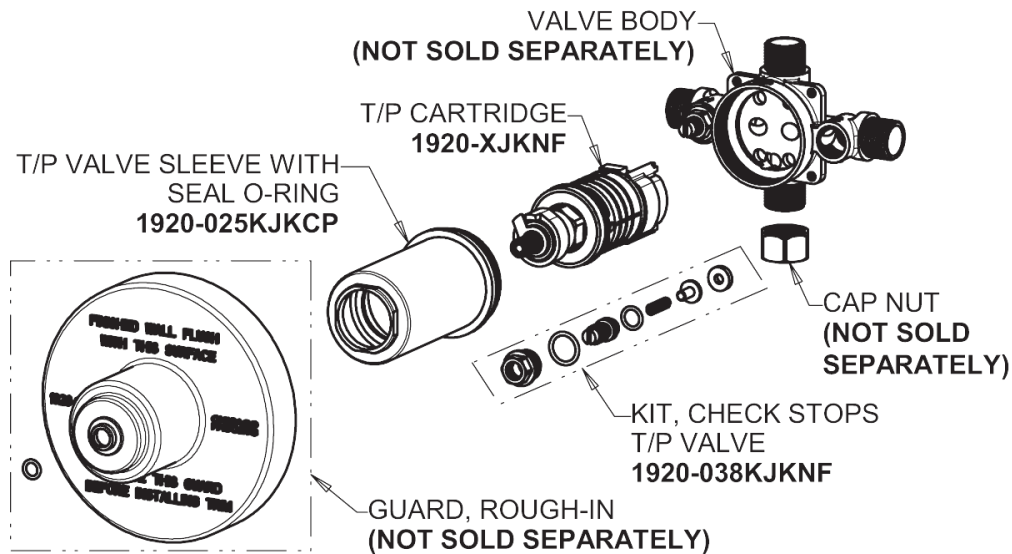

Repair Parts

SH-TP5-00-024

Round Trim Thermostatic/Pressure Balancing Tub and Shower Valve with Shower Head and Automatic Drain

**CHICAGO
FAUCETS®**
Geberit Group

Thermostatic/Pressure Balancing Tub and Shower Valve
1920-VONF

SH Series Trim Kit
SH-TK1-00-000

For Technical Assistance:

Phone: 800-TEC-TRUE (832-8783)

Email: techsupport.us@chicagofaucets.com

2100 South Clearwater Drive

Des Plaines, IL 60018

Phone: 847-803-5000

chicagofaucets.com

Repair Parts

SH-TP5-00-024

Round Trim Thermostatic/Pressure Balancing Tub and Shower Valve with Shower Head and Automatic Drain

**CHICAGO
FAUCETS®**
Geberit Group

2.5 GPM Shower Hand Spray and Hose with Automatic Drain and 36" ADA Grab Bar
154-ADCP