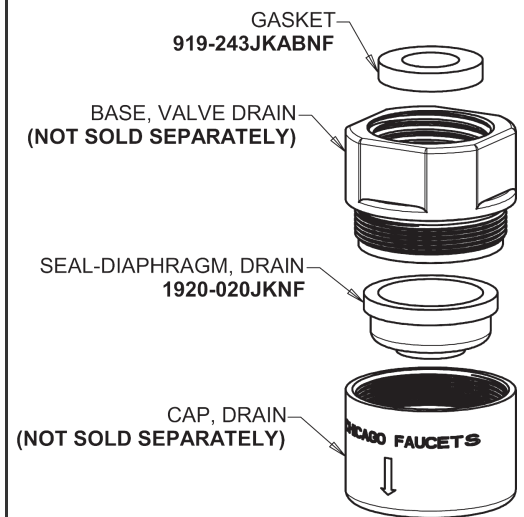

Repair Parts

SH-TP5-00-024

Round Trim Thermostatic/Pressure Balancing Tub and Shower Valve with Shower Head and Automatic Drain

**CHICAGO
FAUCETS®**
Geberit Group

Thermostatic/Pressure Balancing Tub and Shower Valve
1920-VONF

Repair Parts

SH-TP5-00-024

Round Trim Thermostatic/Pressure Balancing Tub and Shower Valve with Shower Head and Automatic Drain

**CHICAGO
FAUCETS®**
Geberit Group

2.5 GPM Shower Hand Spray and Hose with Automatic Drain and 36" ADA Grab Bar
154-ADCP

Automatic Drain Assembly
1920-028KJKCP

Automatic Drain Wall Elbow
1920-039KJKCP

For Technical Assistance:

Phone: 800-TEC-TRUE (832-8783)

Email: techsupport.us@chicagofaucets.com

2100 South Clearwater Drive