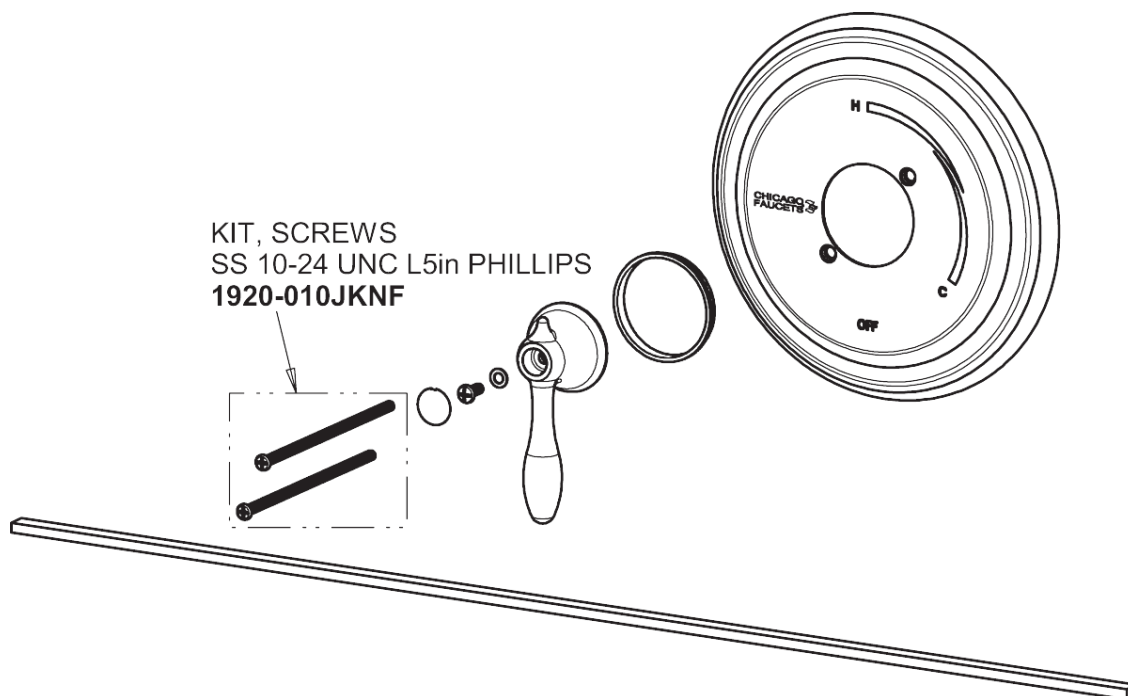

Repair Parts

SH-TP5-00-023

Round Trim Thermostatic/Pressure Balancing Tub and Shower Valve with Shower Head and Automatic Drain

CHICAGO FAUCETS®

Geberit Group

Thermostatic/Pressure Balancing Tub and Shower Valve
1920-VONF

SH Series Trim Kit
SH-TK1-00-000

For Technical Assistance:

Phone: 800-TEC-TRUE (832-8783)

Email: techsupport.us@chicagofaucets.com

2100 South Clearwater Drive

Des Plaines, IL 60018

Phone: 847-803-5000

chicagofaucets.com

Repair Parts

SH-TP5-00-023

Round Trim Thermostatic/Pressure Balancing Tub and Shower Valve with Shower Head and Automatic Drain

**CHICAGO
FAUCETS**
Geberit Group

2.5 GPM Shower Hand Spray and Hose with Automatic Drain and 24" ADA Grab Bar
152-ADCP

Automatic Drain Assembly
1920-028KJKCP

Automatic Drain Wall Elbow
1920-039KJKCP

For Technical Assistance:

Phone: 800-TEC-TRUE (832-8783)

Email: techsupport.us@chicagofaucets.com

2100 South Clearwater Drive