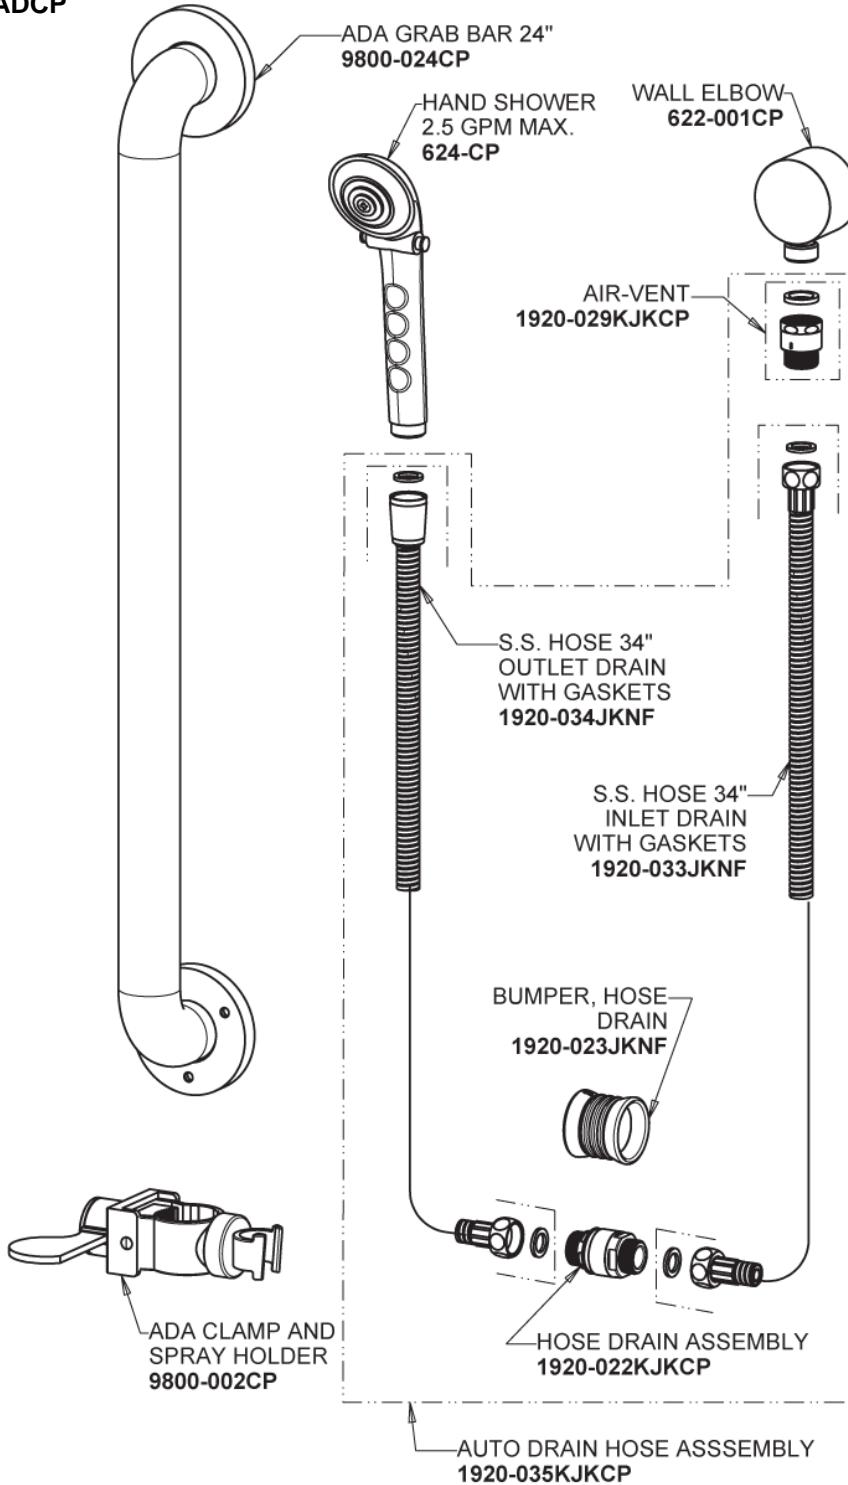

Repair Parts

SH-TP5-00-023

Round Trim Thermostatic/Pressure Balancing Tub and Shower Valve with Shower Head and Automatic Drain

CHICAGO FAUCETS®

Geberit Group

Thermostatic/Pressure Balancing Tub and Shower Valve
1920-VONF

SH Series Trim Kit
SH-TK1-00-000

For Technical Assistance:

Phone: 800-TEC-TRUE (832-8783)

Email: techsupport.us@chicagofaucets.com

2100 South Clearwater Drive

Des Plaines, IL 60018

Phone: 847-803-5000

chicagofaucets.com

Repair Parts

SH-TP5-00-023

Round Trim Thermostatic/Pressure Balancing Tub and Shower Valve with Shower Head and Automatic Drain

**CHICAGO
FAUCETS**
Geberit Group

2.5 GPM Shower Hand Spray and Hose with Automatic Drain and 24" ADA Grab Bar
152-ADCP

Automatic Drain Assembly
1920-028KJKCP

Automatic Drain Wall Elbow
1920-039KJKCP

For Technical Assistance:

Phone: 800-TEC-TRUE (832-8783)

Email: techsupport.us@chicagofaucets.com

2100 South Clearwater Drive