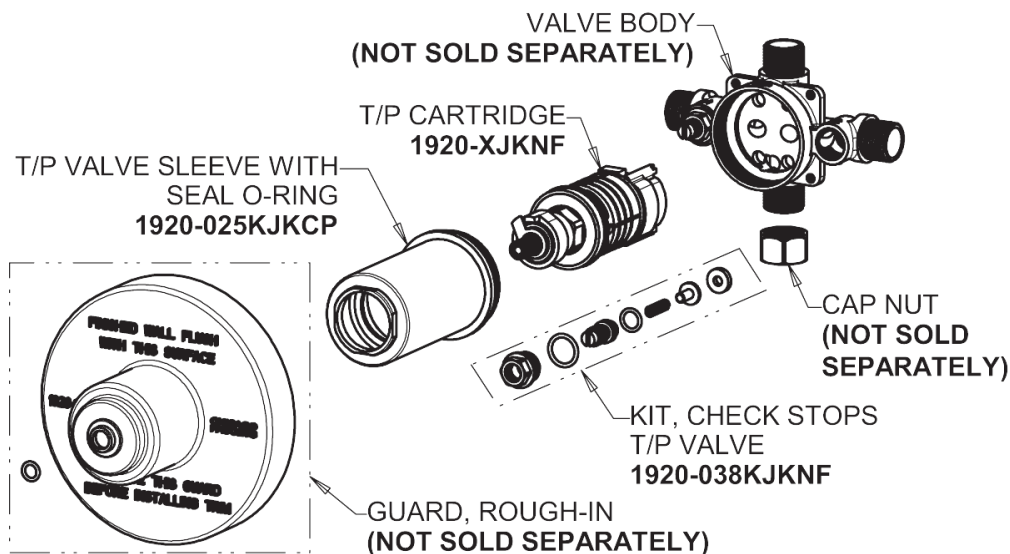

Repair Parts

SH-TP5-00-023

Round Trim Thermostatic/Pressure Balancing Tub and Shower Valve with Shower Head and Automatic Drain

CHICAGO FAUCETS®

Geberit Group

Thermostatic/Pressure Balancing Tub and Shower Valve
1920-VONF

SH Series Trim Kit
SH-TK1-00-000

For Technical Assistance:

Phone: 800-TEC-TRUE (832-8783)

Email: techsupport.us@chicagofaucets.com

2100 South Clearwater Drive

Des Plaines, IL 60018

Phone: 847-803-5000

chicagofaucets.com

Repair Parts

SH-TP5-00-023

Round Trim Thermostatic/Pressure Balancing Tub and Shower Valve with Shower Head and Automatic Drain

**CHICAGO
FAUCETS**
Geberit Group

2.5 GPM Shower Hand Spray and Hose with Automatic Drain and 24" ADA Grab Bar
152-ADCP