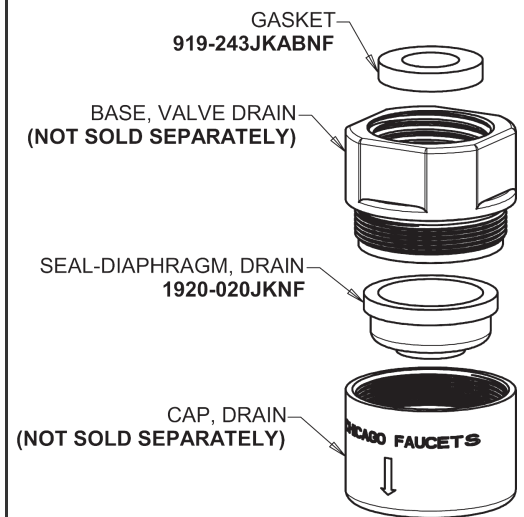

Repair Parts

SH-TP5-00-023

Round Trim Thermostatic/Pressure Balancing Tub and Shower Valve with Shower Head and Automatic Drain

CHICAGO FAUCETS®

Geberit Group

Thermostatic/Pressure Balancing Tub and Shower Valve
1920-VONF

Repair Parts

SH-TP5-00-023

Round Trim Thermostatic/Pressure Balancing Tub and Shower Valve with Shower Head and Automatic Drain

**CHICAGO
FAUCETS**
Geberit Group

2.5 GPM Shower Hand Spray and Hose with Automatic Drain and 24" ADA Grab Bar
152-ADCP

Automatic Drain Assembly
1920-028KJKCP

Automatic Drain Wall Elbow
1920-039KJKCP

For Technical Assistance:

Phone: 800-TEC-TRUE (832-8783)

Email: techsupport.us@chicagofaucets.com

2100 South Clearwater Drive