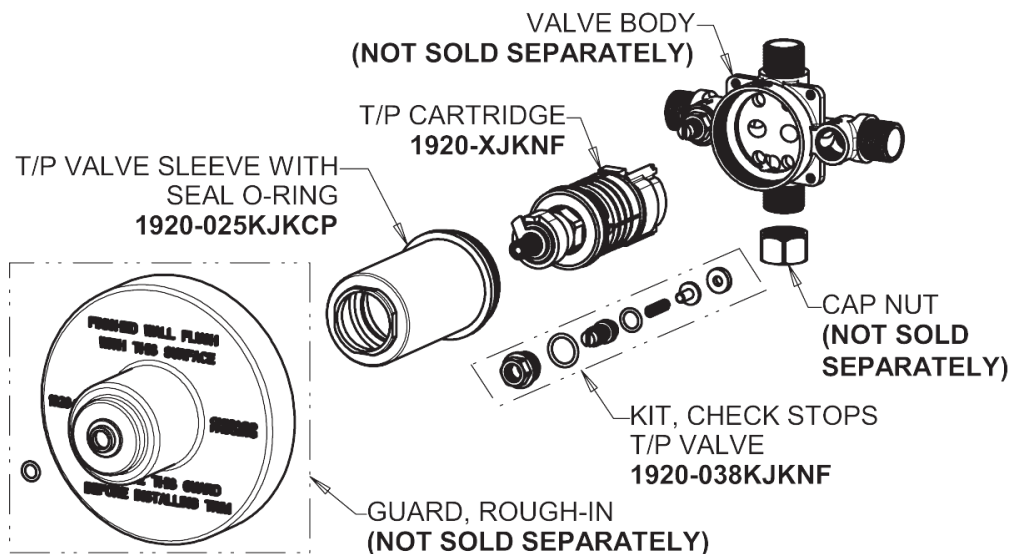

# Repair Parts

SH-TP5-00-022

Round Trim Thermostatic/Pressure Balancing Tub and Shower Valve with Shower Head and Automatic Drain

# CHICAGO FAUCETS®

Geberit Group

Thermostatic/Pressure Balancing Tub and Shower Valve  
**1920-VONF**

SH Series Trim Kit  
**SH-TK1-00-000**

# Repair Parts

SH-TP5-00-022

Round Trim Thermostatic/Pressure Balancing Tub and Shower Valve with Shower Head and Automatic Drain

**CHICAGO  
FAUCETS®**  
Geberit Group

2.5 GPM Shower Hand Spray and Hose with Automatic Drain and 48" Slide Bar  
**153-ADCP**