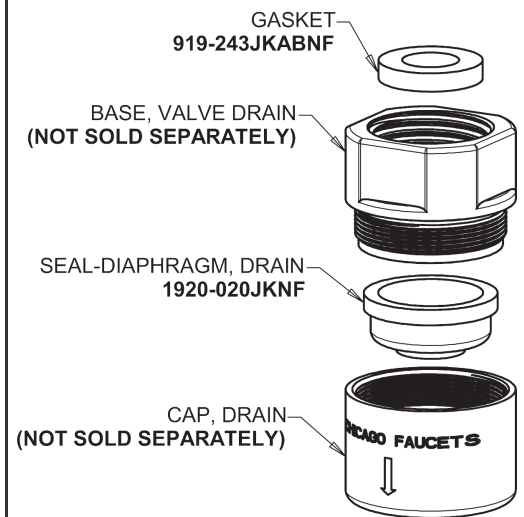

Automatic Drain Wall Elbow
1920-039KJKCP