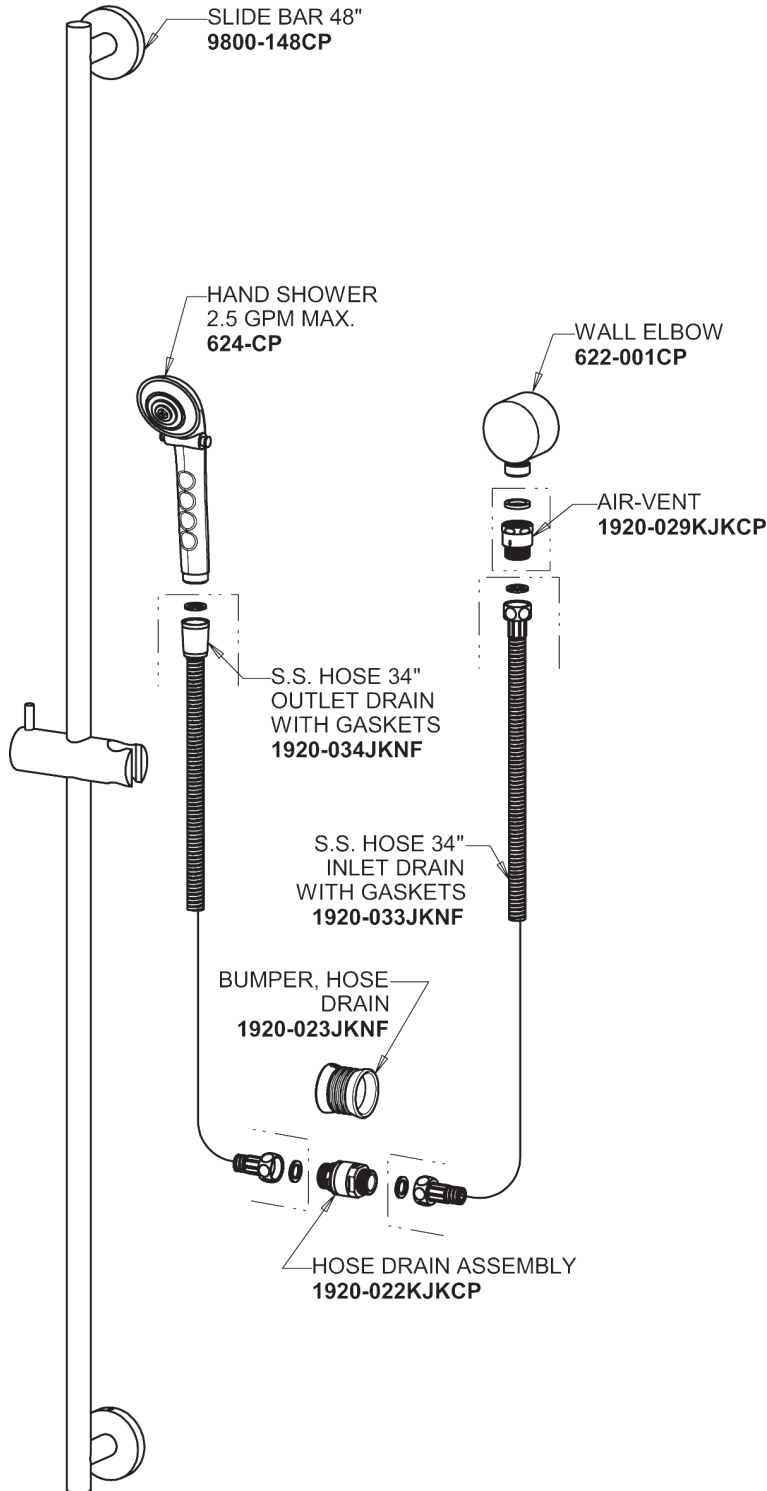

# Repair Parts

SH-TP5-00-022

Round Trim Thermostatic/Pressure Balancing Tub and Shower Valve with Shower Head and Automatic Drain

# Repair Parts

SH-TP5-00-022

Round Trim Thermostatic/Pressure Balancing Tub and Shower Valve with Shower Head and Automatic Drain

**CHICAGO  
FAUCETS®**  
Geberit Group

2.5 GPM Shower Hand Spray and Hose with Automatic Drain and 48" Slide Bar  
**153-ADCP**