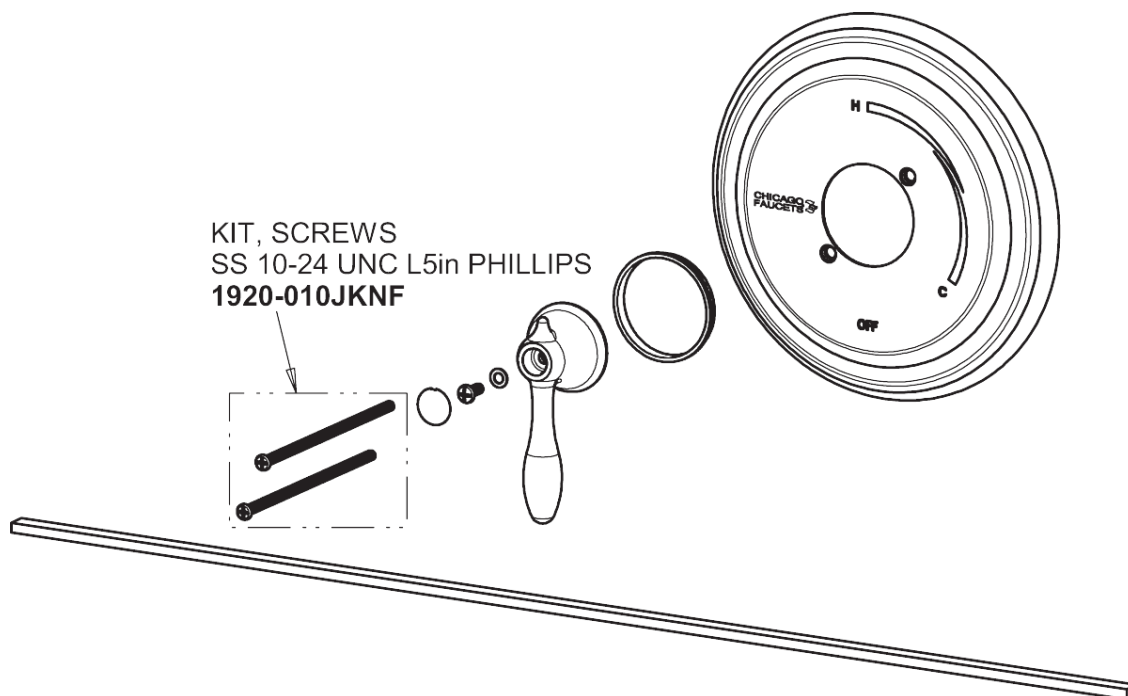

# Repair Parts

SH-TP5-00-022

Round Trim Thermostatic/Pressure Balancing Tub and Shower Valve with Shower Head and Automatic Drain

# CHICAGO FAUCETS®

Geberit Group

Thermostatic/Pressure Balancing Tub and Shower Valve  
**1920-VONF**

SH Series Trim Kit  
**SH-TK1-00-000**

# Repair Parts

SH-TP5-00-022

Round Trim Thermostatic/Pressure Balancing Tub and Shower Valve with Shower Head and Automatic Drain

**CHICAGO  
FAUCETS®**  
Geberit Group

2.5 GPM Shower Hand Spray and Hose with Automatic Drain and 48" Slide Bar  
**153-ADCP**