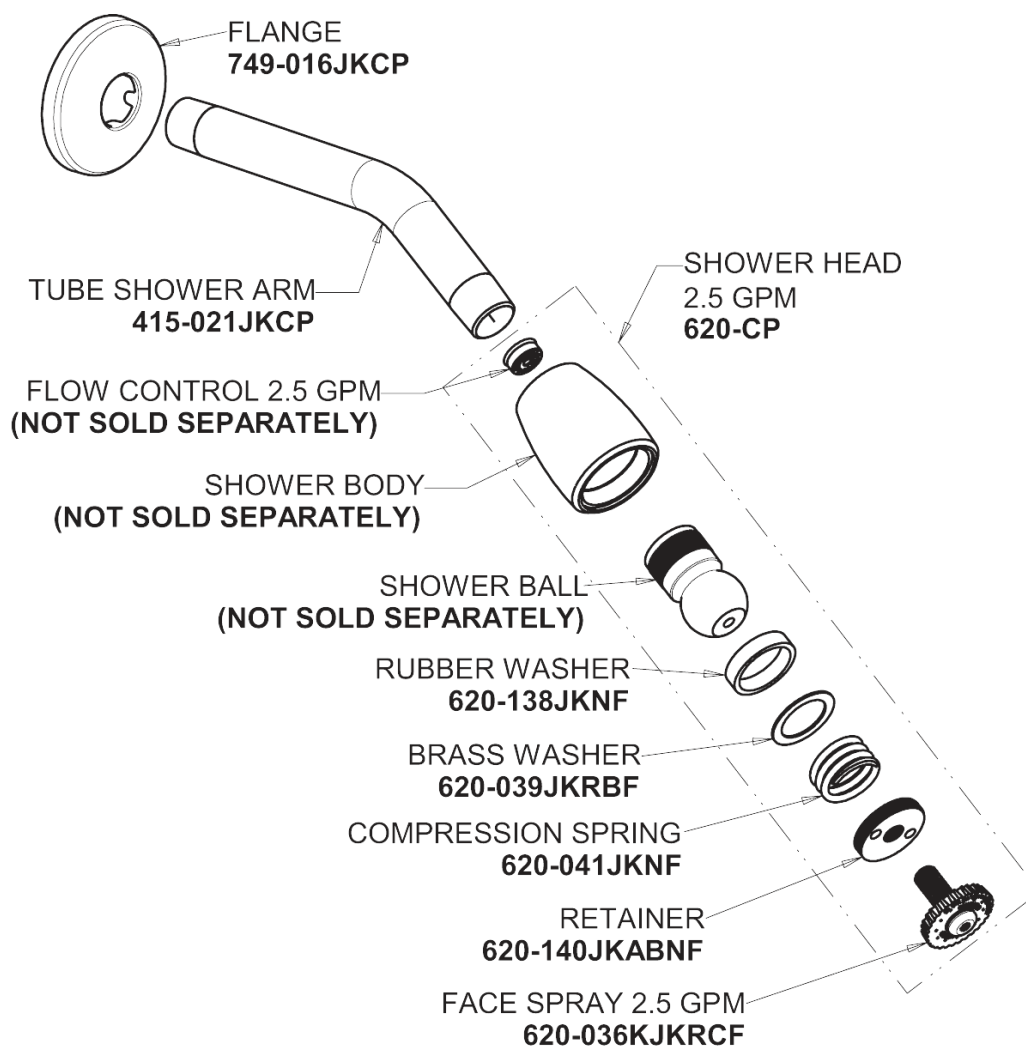

Repair Parts

SH-TP4-02-000

Round Trim Thermostatic/Pressure Balancing Tub and Shower Valve with Shower Head and Automatic Drain

**CHICAGO
FAUCETS®**
Geberit Group

Thermostatic/Pressure Balancing Tub and Shower Valve
1921-VONF

SH Series Trim Kit Series Trim Kit with Automatic Drain
SH-TK4-00-000

For Technical Assistance:

Phone: 800-TEC-TRUE (832-8783)

Email: techsupport.us@chicagofaucets.com

2100 South Clearwater Drive
Des Plaines, IL 60018
Phone: 847-803-5000
chicagofaucets.com

Repair Parts

SH-TP4-02-000

Round Trim Thermostatic/Pressure Balancing Tub and Shower Valve
with Shower Head and Automatic Drain

**CHICAGO
FAUCETS®**
Geberit Group

Shower Head and Arm
620-ACP

For Technical Assistance: