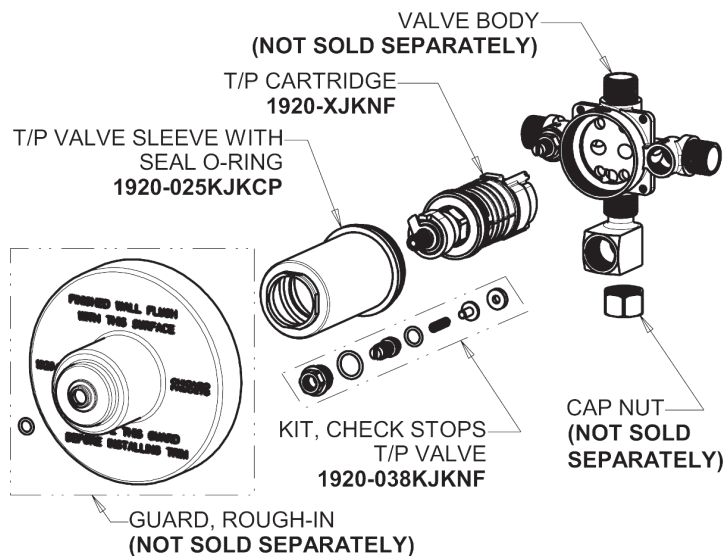

Repair Parts

SH-TP4-02-000

Round Trim Thermostatic/Pressure Balancing Tub and Shower Valve with Shower Head and Automatic Drain

**CHICAGO
FAUCETS®**
Geberit Group

Thermostatic/Pressure Balancing Tub and Shower Valve
1921-VONF

SH Series Trim Kit Series Trim Kit with Automatic Drain
SH-TK4-00-000

For Technical Assistance:

Phone: 800-TEC-TRUE (832-8783)

Email: techsupport.us@chicagofaucets.com

2100 South Clearwater Drive
Des Plaines, IL 60018
Phone: 847-803-5000
chicagofaucets.com

Repair Parts

SH-TP4-02-000

Round Trim Thermostatic/Pressure Balancing Tub and Shower Valve
with Shower Head and Automatic Drain

**CHICAGO
FAUCETS®**
Geberit Group

Shower Head and Arm
620-ACP

For Technical Assistance: