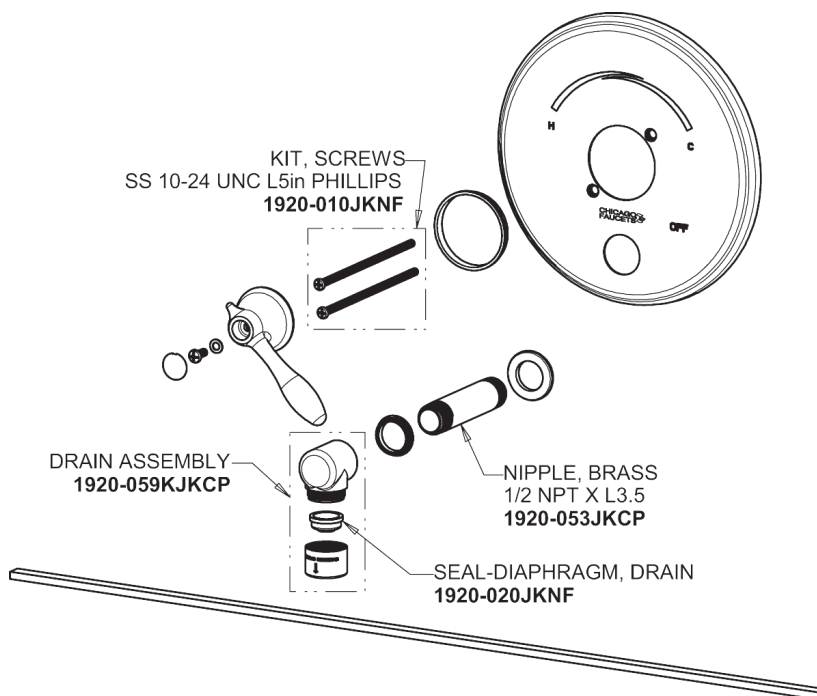

Repair Parts

SH-TP4-02-000

Round Trim Thermostatic/Pressure Balancing Tub and Shower Valve with Shower Head and Automatic Drain

**CHICAGO
FAUCETS®**
Geberit Group

Thermostatic/Pressure Balancing Tub and Shower Valve
1921-VONF

SH Series Trim Kit Series Trim Kit with Automatic Drain
SH-TK4-00-000

For Technical Assistance:

Phone: 800-TEC-TRUE (832-8783)

Email: techsupport.us@chicagofaucets.com

2100 South Clearwater Drive
Des Plaines, IL 60018
Phone: 847-803-5000
chicagofaucets.com

Repair Parts

SH-TP4-02-000

Round Trim Thermostatic/Pressure Balancing Tub and Shower Valve
with Shower Head and Automatic Drain

**CHICAGO
FAUCETS®**
Geberit Group

Shower Head and Arm
620-ACP

For Technical Assistance: