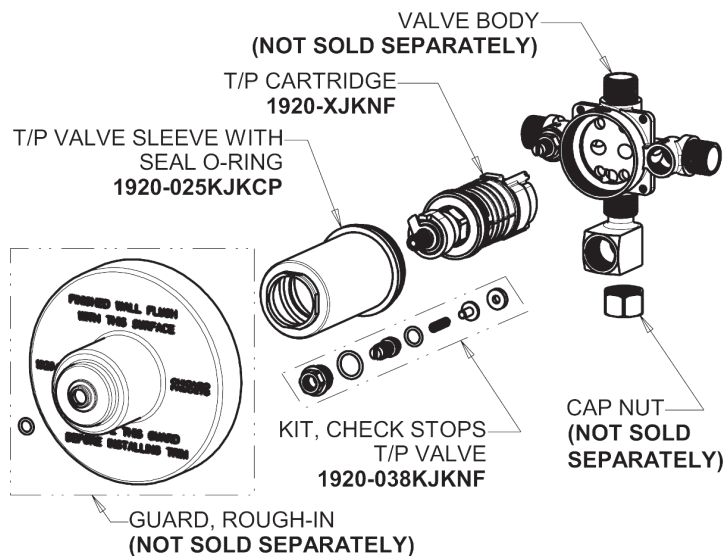

Repair Parts

SH-TP4-01-000

Round Trim Thermostatic/Pressure Balancing Tub and Shower Valve with Shower Head and Automatic Drain

**CHICAGO
FAUCETS®**
Geberit Group

Thermostatic/Pressure Balancing Tub and Shower Valve
1921-VONF

SH Series Trim Kit Series Trim Kit with Automatic Drain
SH-TK4-00-000

For Technical Assistance:

Phone: 800-TEC-TRUE (832-8783)

Email: techsupport.us@chicagofaucets.com

2100 South Clearwater Drive
Des Plaines, IL 60018
Phone: 847-803-5000
chicagofaucets.com

Repair Parts

SH-TP4-01-000

Round Trim Thermostatic/Pressure Balancing Tub and Shower Valve
with Shower Head and Automatic Drain

**CHICAGO
FAUCETS**
Geberit Group

Shower Head and Arm
600-ACP

For Technical Assistance: