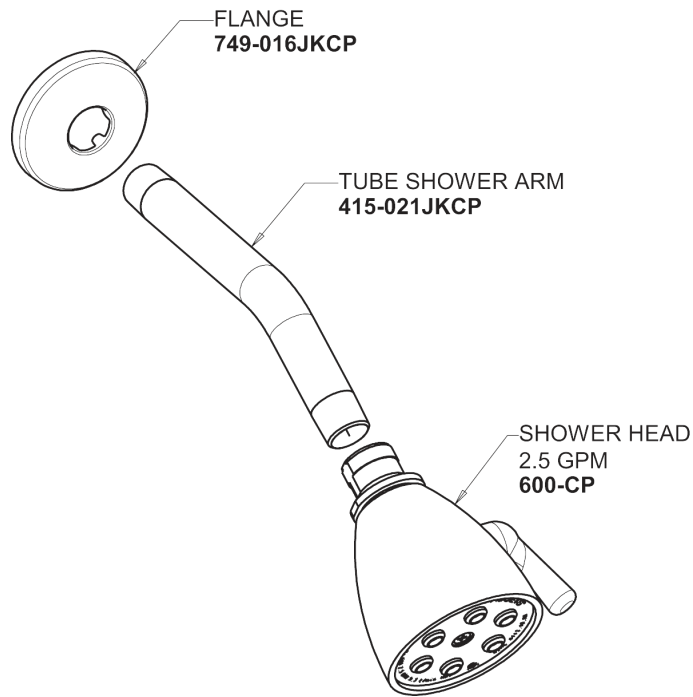

Repair Parts

SH-TP4-01-000

Round Trim Thermostatic/Pressure Balancing Tub and Shower Valve with Shower Head and Automatic Drain

**CHICAGO
FAUCETS®**
Geberit Group

Thermostatic/Pressure Balancing Tub and Shower Valve
1921-VONF

SH Series Trim Kit Series Trim Kit with Automatic Drain
SH-TK4-00-000

For Technical Assistance:

Phone: 800-TEC-TRUE (832-8783)

Email: techsupport.us@chicagofaucets.com

2100 South Clearwater Drive
Des Plaines, IL 60018
Phone: 847-803-5000
chicagofaucets.com

Repair Parts

SH-TP4-01-000

Round Trim Thermostatic/Pressure Balancing Tub and Shower Valve
with Shower Head and Automatic Drain

**CHICAGO
FAUCETS**
Geberit Group

Shower Head and Arm
600-ACP

For Technical Assistance: