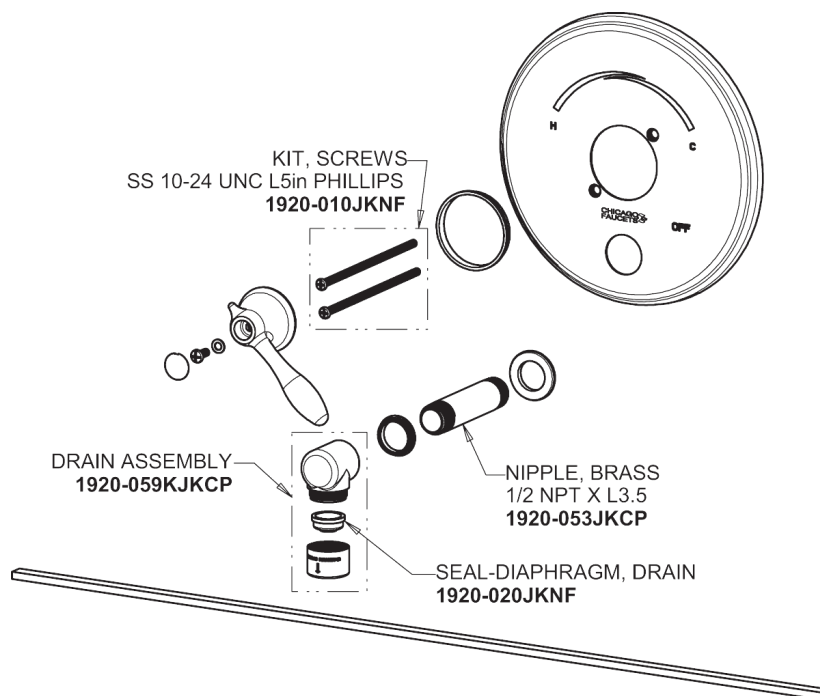

Repair Parts

SH-TP4-01-000

Round Trim Thermostatic/Pressure Balancing Tub and Shower Valve with Shower Head and Automatic Drain

**CHICAGO
FAUCETS®**
Geberit Group

Thermostatic/Pressure Balancing Tub and Shower Valve
1921-VONF

SH Series Trim Kit Series Trim Kit with Automatic Drain
SH-TK4-00-000

For Technical Assistance:

Phone: 800-TEC-TRUE (832-8783)

Email: techsupport.us@chicagofaucets.com

2100 South Clearwater Drive
Des Plaines, IL 60018
Phone: 847-803-5000
chicagofaucets.com

Repair Parts

SH-TP4-01-000

Round Trim Thermostatic/Pressure Balancing Tub and Shower Valve
with Shower Head and Automatic Drain

**CHICAGO
FAUCETS**
Geberit Group

Shower Head and Arm
600-ACP

For Technical Assistance: