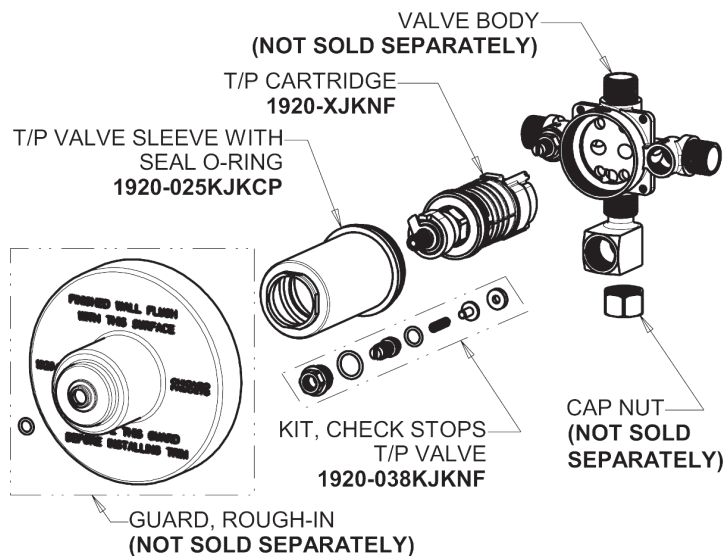

Repair Parts

SH-TP4-00-022

Round Trim Thermostatic/Pressure Balancing Tub and Shower Valve with Shower Head and Automatic Drain

**CHICAGO
FAUCETS®**
Geberit Group

Thermostatic/Pressure Balancing Tub and Shower Valve
1921-VONF

SH Series Trim Kit Series Trim Kit with Automatic Drain
SH-TK4-00-000

For Technical Assistance:

Phone: 800-TEC-TRUE (832-8783)

Email: techsupport.us@chicagofaucets.com

2100 South Clearwater Drive
Des Plaines, IL 60018
Phone: 847-803-5000
chicagofaucets.com

Repair Parts

SH-TP4-00-022

Round Trim Thermostatic/Pressure Balancing Tub and Shower Valve
with Shower Head and Automatic Drain

**CHICAGO
FAUCETS®**
Geberit Group

2.5 GPM Shower Hand Spray and Hose with Automatic Drain and 48" Slide Bar
153-ADCP