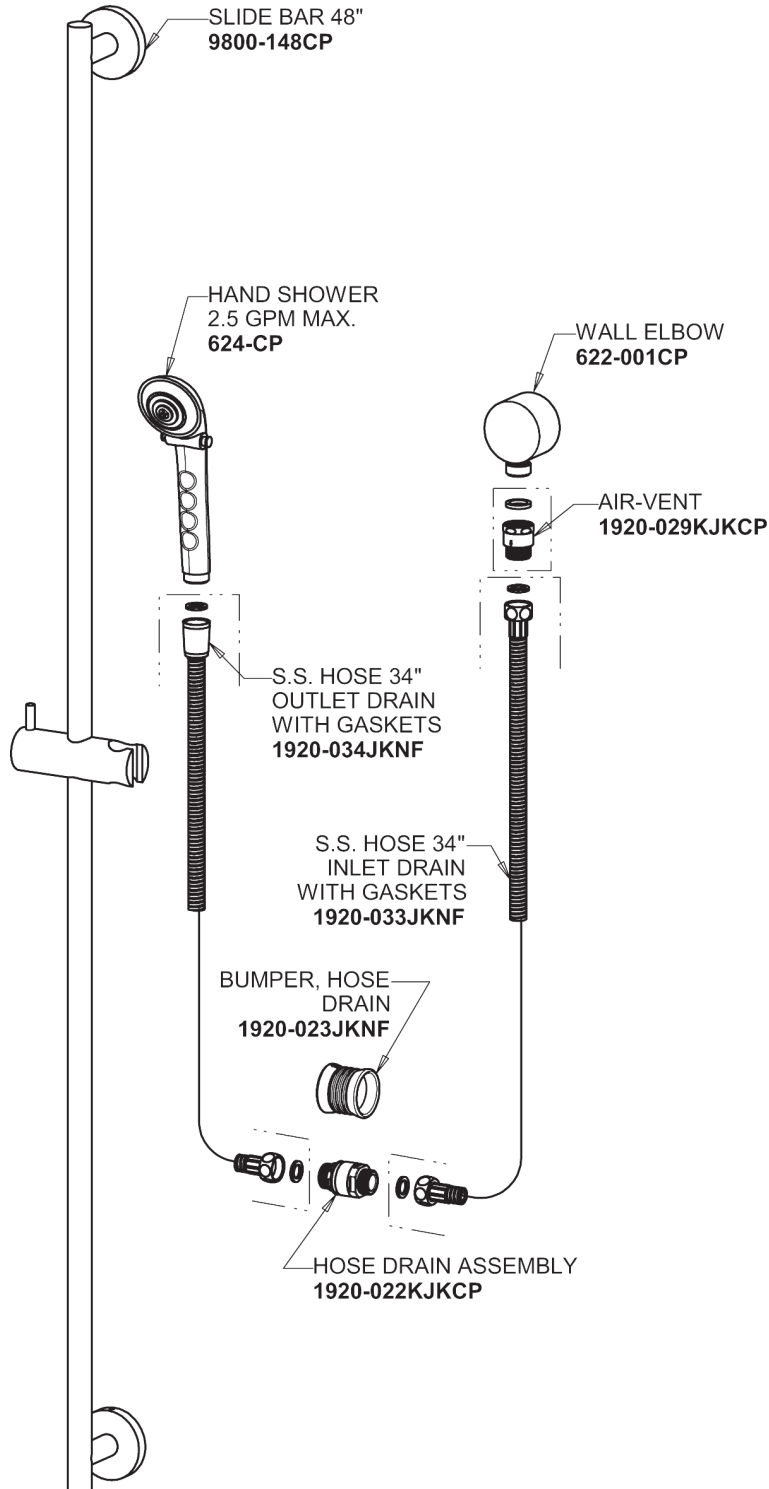

Repair Parts

SH-TP4-00-022

Round Trim Thermostatic/Pressure Balancing Tub and Shower Valve with Shower Head and Automatic Drain

**CHICAGO
FAUCETS®**
Geberit Group

Thermostatic/Pressure Balancing Tub and Shower Valve
1921-VONF

SH Series Trim Kit Series Trim Kit with Automatic Drain
SH-TK4-00-000

For Technical Assistance:

Phone: 800-TEC-TRUE (832-8783)

Email: techsupport.us@chicagofaucets.com

2100 South Clearwater Drive
Des Plaines, IL 60018
Phone: 847-803-5000
chicagofaucets.com

Repair Parts

SH-TP4-00-022

Round Trim Thermostatic/Pressure Balancing Tub and Shower Valve
with Shower Head and Automatic Drain

**CHICAGO
FAUCETS®**
Geberit Group

2.5 GPM Shower Hand Spray and Hose with Automatic Drain and 48" Slide Bar
153-ADCP