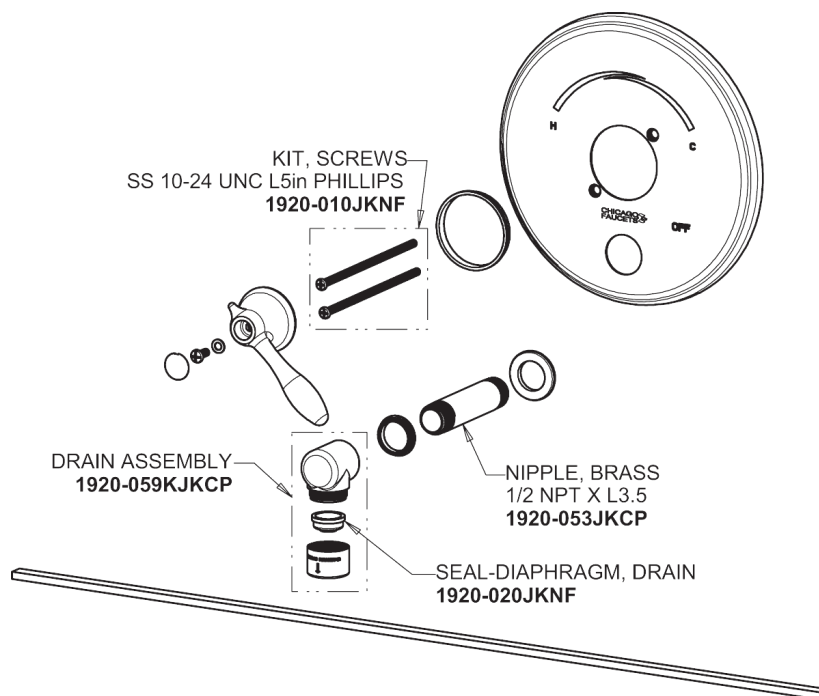

Repair Parts

SH-TP4-00-022

Round Trim Thermostatic/Pressure Balancing Tub and Shower Valve with Shower Head and Automatic Drain

**CHICAGO
FAUCETS®**
Geberit Group

Thermostatic/Pressure Balancing Tub and Shower Valve
1921-VONF

SH Series Trim Kit Series Trim Kit with Automatic Drain
SH-TK4-00-000

For Technical Assistance:

Phone: 800-TEC-TRUE (832-8783)

Email: techsupport.us@chicagofaucets.com

2100 South Clearwater Drive
Des Plaines, IL 60018
Phone: 847-803-5000
chicagofaucets.com

Repair Parts

SH-TP4-00-022

Round Trim Thermostatic/Pressure Balancing Tub and Shower Valve
with Shower Head and Automatic Drain

**CHICAGO
FAUCETS®**
Geberit Group

2.5 GPM Shower Hand Spray and Hose with Automatic Drain and 48" Slide Bar
153-ADCP