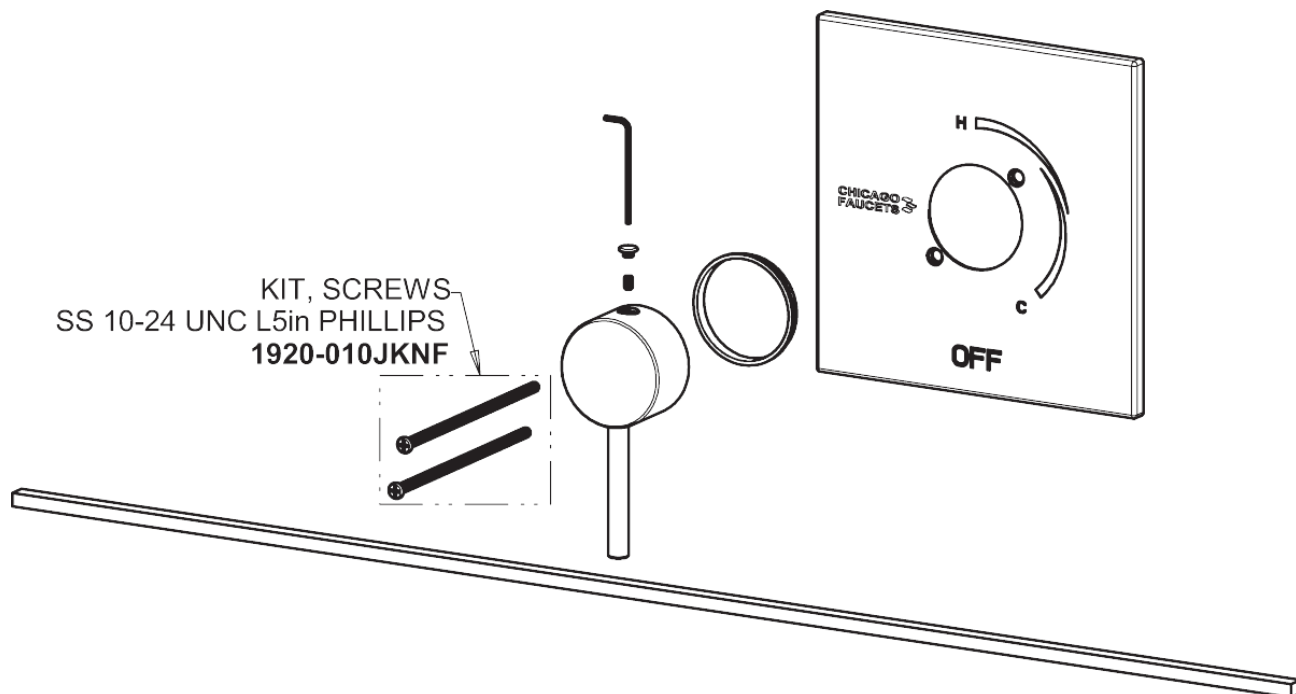

Repair Parts

SH-TP2-06-100

Square Trim Thermostatic/Pressure Balancing Tub and Shower Valve with Shower Head

CHICAGO FAUCETS®

Geberit Group

Thermostatic/Pressure Balancing Tub and Shower Valve
1920-VONF

SH Series Trim Kit
SH-TK2-00-000

SH-TP2-06-100

Square Trim Thermostatic/Pressure Balancing Tub and Shower Valve with Shower Head

CHICAGO FAUCETS®

Geberit Group

Tub Spout
749-SJKCP

Shower Head and Arm
622-ACP

For Technical Assistance:

Phone: 800-TEC-TRUE (832-8783)