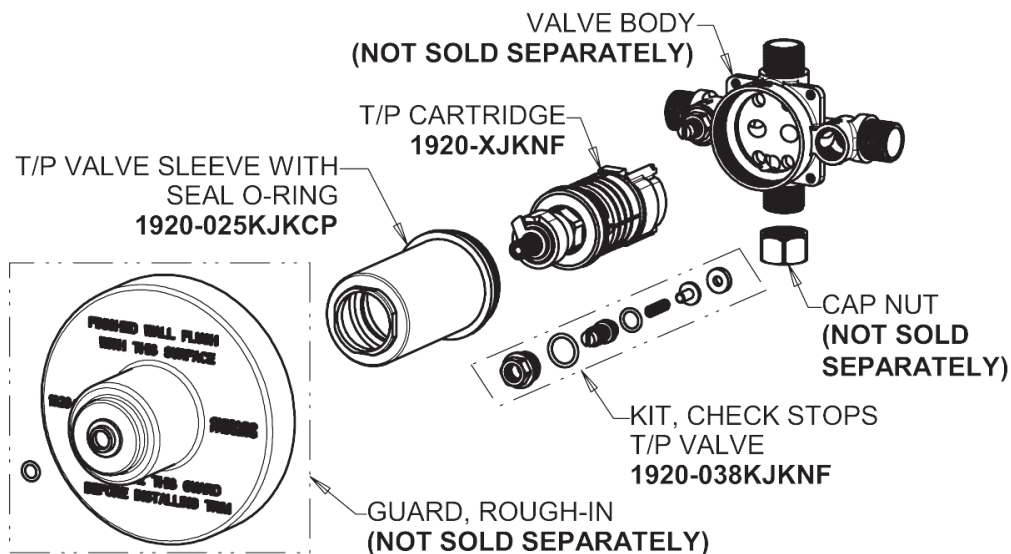

Repair Parts

SH-TP2-06-100

Square Trim Thermostatic/Pressure Balancing Tub and Shower Valve with Shower Head

CHICAGO FAUCETS®

Geberit Group

Thermostatic/Pressure Balancing Tub and Shower Valve
1920-VONF

SH Series Trim Kit
SH-TK2-00-000

SH-TP2-06-100

Square Trim Thermostatic/Pressure Balancing Tub and Shower Valve with Shower Head

CHICAGO FAUCETS®

Geberit Group

Tub Spout
749-SJKCP

Shower Head and Arm
622-ACP

For Technical Assistance:

Phone: 800-TEC-TRUE (832-8783)