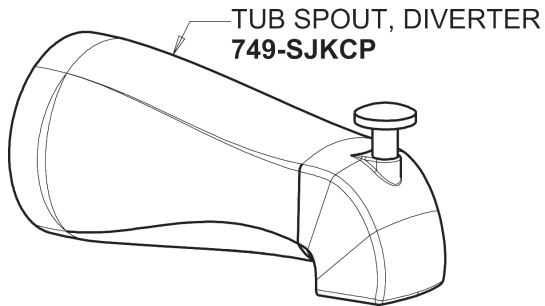

Repair Parts

SH-TP2-06-100

Square Trim Thermostatic/Pressure Balancing Tub and Shower Valve with Shower Head

CHICAGO FAUCETS®

Geberit Group

Thermostatic/Pressure Balancing Tub and Shower Valve
1920-VONF

SH Series Trim Kit
SH-TK2-00-000

SH-TP2-06-100

Square Trim Thermostatic/Pressure Balancing Tub and Shower Valve with Shower Head

CHICAGO FAUCETS®

Geberit Group

Tub Spout
749-SJKCP

Shower Head and Arm
622-ACP

For Technical Assistance:

Phone: 800-TEC-TRUE (832-8783)