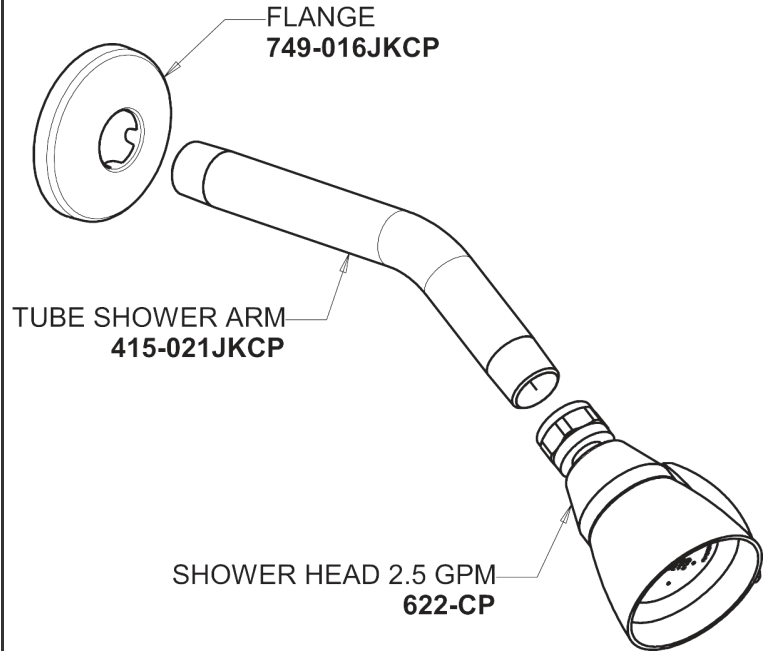

Repair Parts

SH-TP2-06-100

Square Trim Thermostatic/Pressure Balancing Tub and Shower Valve with Shower Head

CHICAGO FAUCETS®

Geberit Group

Thermostatic/Pressure Balancing Tub and Shower Valve
1920-VONF

SH Series Trim Kit
SH-TK2-00-000

SH-TP2-06-100

Square Trim Thermostatic/Pressure Balancing Tub and Shower Valve with Shower Head

CHICAGO FAUCETS®

Geberit Group

Tub Spout
749-SJKCP

Shower Head and Arm
622-ACP

For Technical Assistance:

Phone: 800-TEC-TRUE (832-8783)