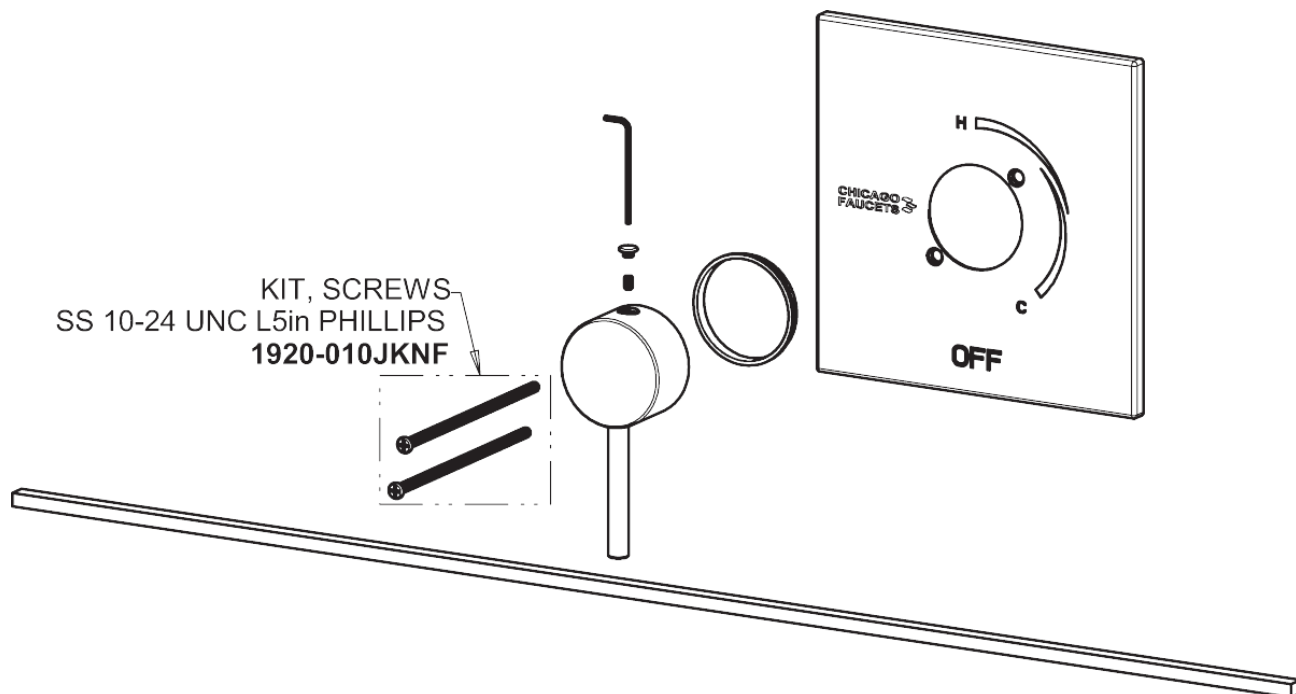

Repair Parts

SH-TP2-02-000

Square Trim Thermostatic/Pressure Balancing Tub and Shower Valve with Shower Head

CHICAGO FAUCETS®

Geberit Group

Thermostatic/Pressure Balancing Tub and Shower Valve
1920-VONF

SH Series Trim Kit
SH-TK2-00-000

SH-TP2-02-000

Square Trim Thermostatic/Pressure Balancing Tub and Shower Valve with Shower Head

CHICAGO FAUCETS®

Geberit Group

Shower Head and Arm
620-ACP

For Technical Assistance:

Phone: 800-TEC-TRUE (832-8783)