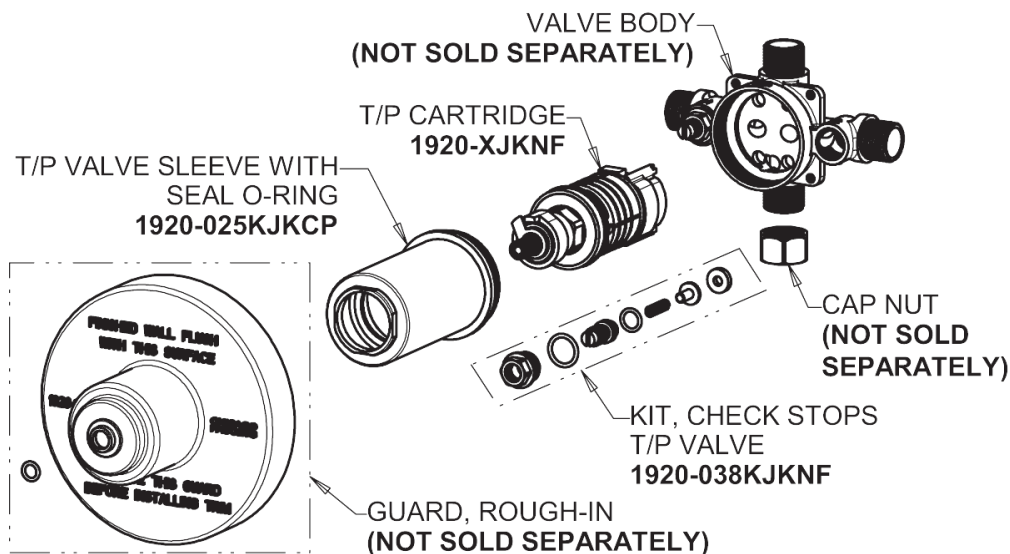

Repair Parts

SH-TP2-02-000

Square Trim Thermostatic/Pressure Balancing Tub and Shower Valve with Shower Head

CHICAGO FAUCETS®

Geberit Group

Thermostatic/Pressure Balancing Tub and Shower Valve
1920-VONF

SH Series Trim Kit
SH-TK2-00-000

SH-TP2-02-000

Square Trim Thermostatic/Pressure Balancing Tub and Shower Valve with Shower Head

CHICAGO FAUCETS®

Geberit Group

Shower Head and Arm
620-ACP

For Technical Assistance:

Phone: 800-TEC-TRUE (832-8783)