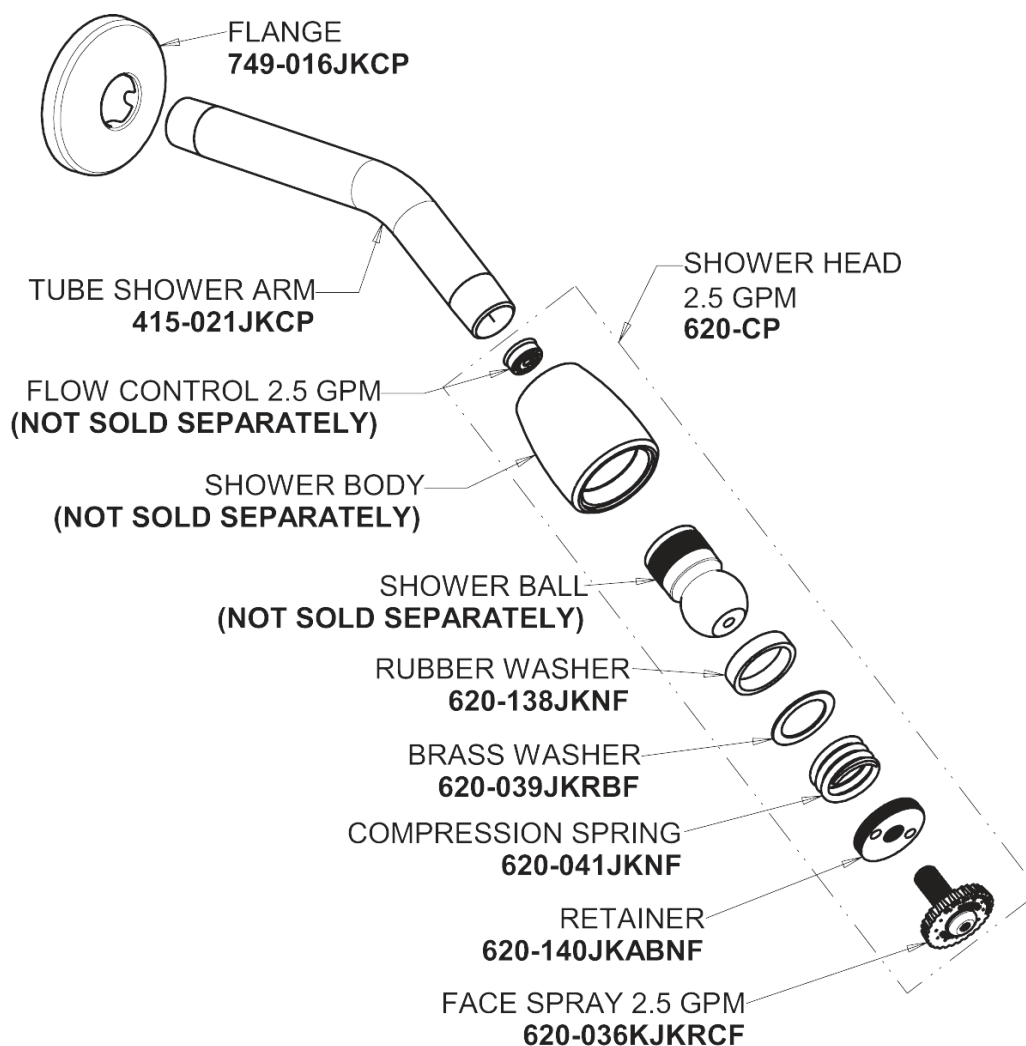

Repair Parts

SH-TP2-02-000

Square Trim Thermostatic/Pressure Balancing Tub and Shower Valve with Shower Head

CHICAGO FAUCETS®

Geberit Group

Thermostatic/Pressure Balancing Tub and Shower Valve
1920-VONF

SH Series Trim Kit
SH-TK2-00-000

SH-TP2-02-000

Square Trim Thermostatic/Pressure Balancing Tub and Shower Valve with Shower Head

CHICAGO FAUCETS®

Geberit Group

Shower Head and Arm
620-ACP

For Technical Assistance:

Phone: 800-TEC-TRUE (832-8783)