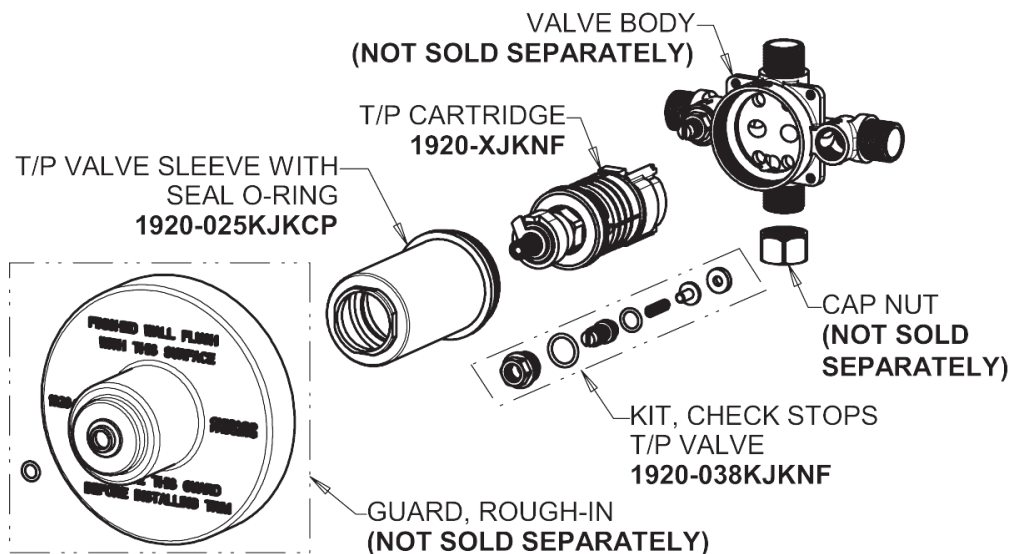

Repair Parts

SH-TP2-01-000

Square Trim Thermostatic/Pressure Balancing Tub and Shower Valve with Shower Head

CHICAGO FAUCETS®

Geberit Group

Thermostatic/Pressure Balancing Tub and Shower Valve
1920-VONF

SH Series Trim Kit
SH-TK2-00-000

SH-TP2-01-000

Square Trim Thermostatic/Pressure Balancing Tub and Shower Valve with Shower Head

CHICAGO FAUCETS®

Geberit Group

Shower Head and Arm
600-ACP

For Technical Assistance:

Phone: 800-TEC-TRUE (832-8783)