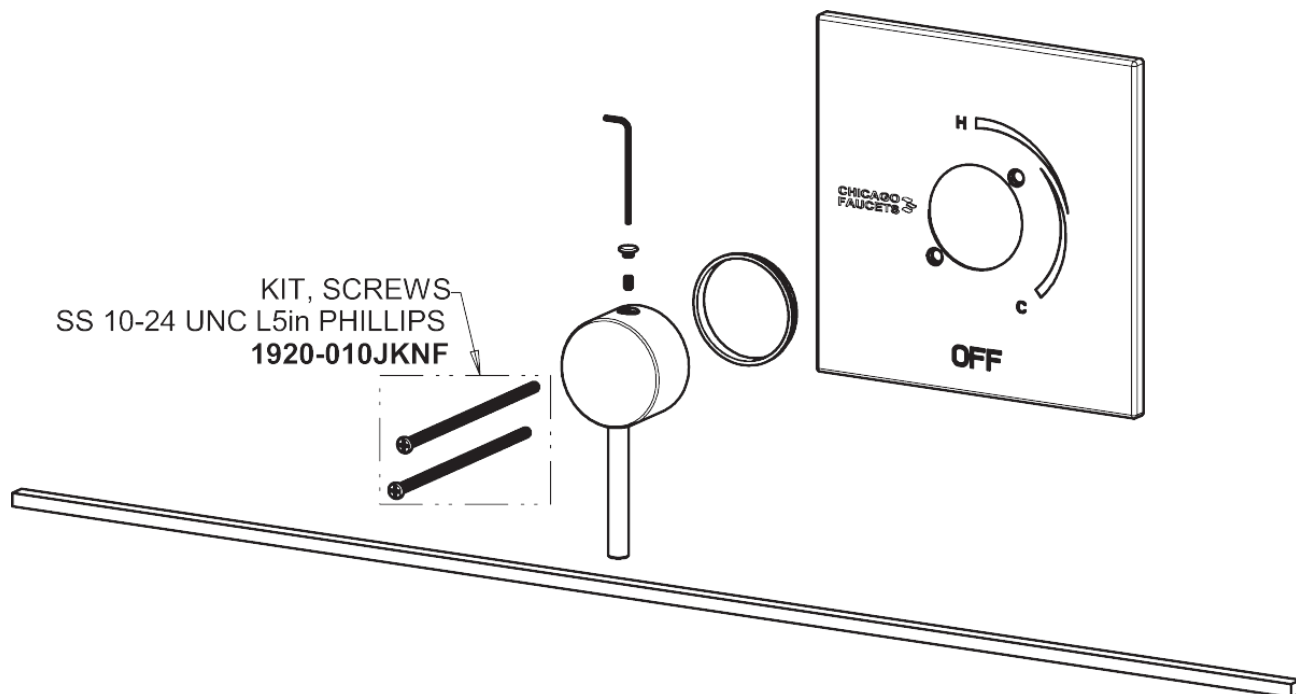

Repair Parts

SH-TP2-01-000

Square Trim Thermostatic/Pressure Balancing Tub and Shower Valve with Shower Head

CHICAGO FAUCETS®

Geberit Group

Thermostatic/Pressure Balancing Tub and Shower Valve
1920-VONF

SH Series Trim Kit
SH-TK2-00-000

SH-TP2-01-000

Square Trim Thermostatic/Pressure Balancing Tub and Shower Valve with Shower Head

CHICAGO FAUCETS®

Geberit Group

Shower Head and Arm
600-ACP

For Technical Assistance:

Phone: 800-TEC-TRUE (832-8783)