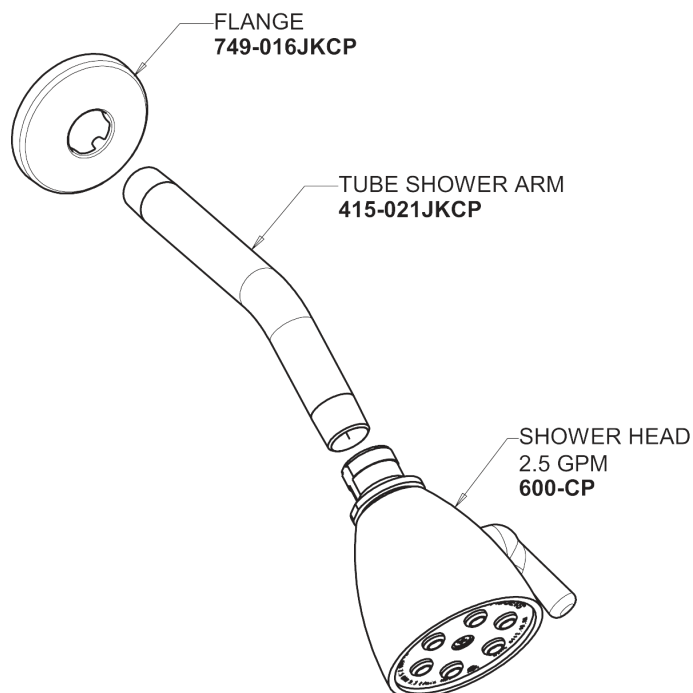

Repair Parts

SH-TP2-01-000

Square Trim Thermostatic/Pressure Balancing Tub and Shower Valve with Shower Head

CHICAGO FAUCETS®

Geberit Group

Thermostatic/Pressure Balancing Tub and Shower Valve
1920-VONF

SH Series Trim Kit
SH-TK2-00-000

SH-TP2-01-000

Square Trim Thermostatic/Pressure Balancing Tub and Shower Valve with Shower Head

CHICAGO FAUCETS®

Geberit Group

Shower Head and Arm
600-ACP

For Technical Assistance:

Phone: 800-TEC-TRUE (832-8783)