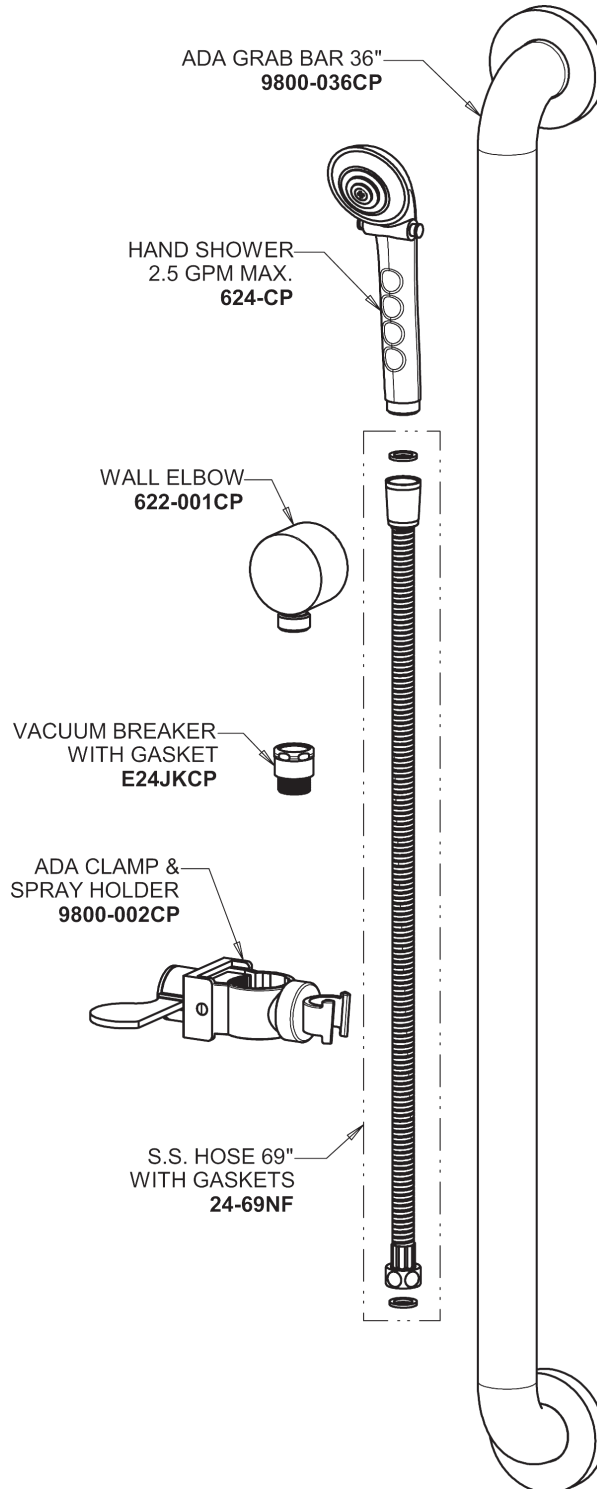

# Repair Parts

SH-TP2-00-024

Square Trim Thermostatic/Pressure Balancing Tub and Shower Valve with Shower Head

# CHICAGO FAUCETS®

Geberit Group

2.5 GPM Shower Hand Spray and Hose with 36" ADA Grab Bar  
**154-ACP**