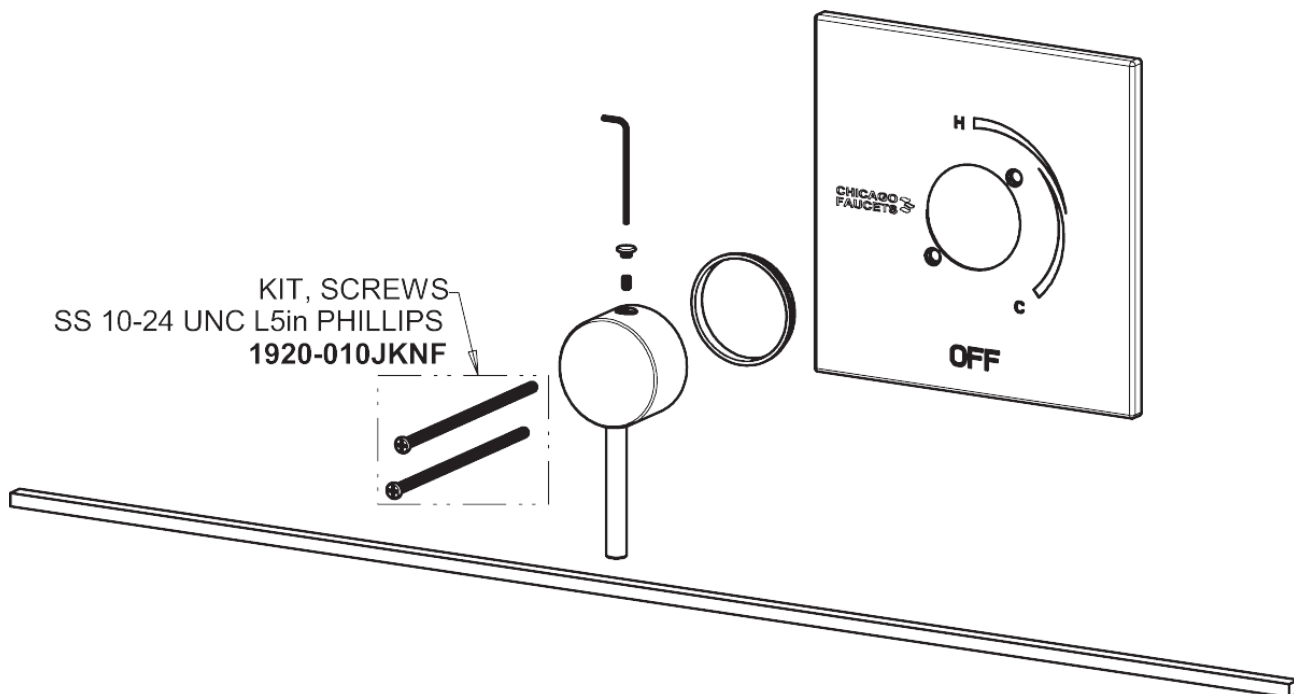

# Repair Parts

SH-TP2-00-024

Square Trim Thermostatic/Pressure Balancing Tub and Shower Valve with Shower Head

# CHICAGO FAUCETS®

Geberit Group

Thermostatic/Pressure Balancing Tub and Shower Valve  
**1920-VONF**

SH Series Trim Kit  
**SH-TK2-00-000**