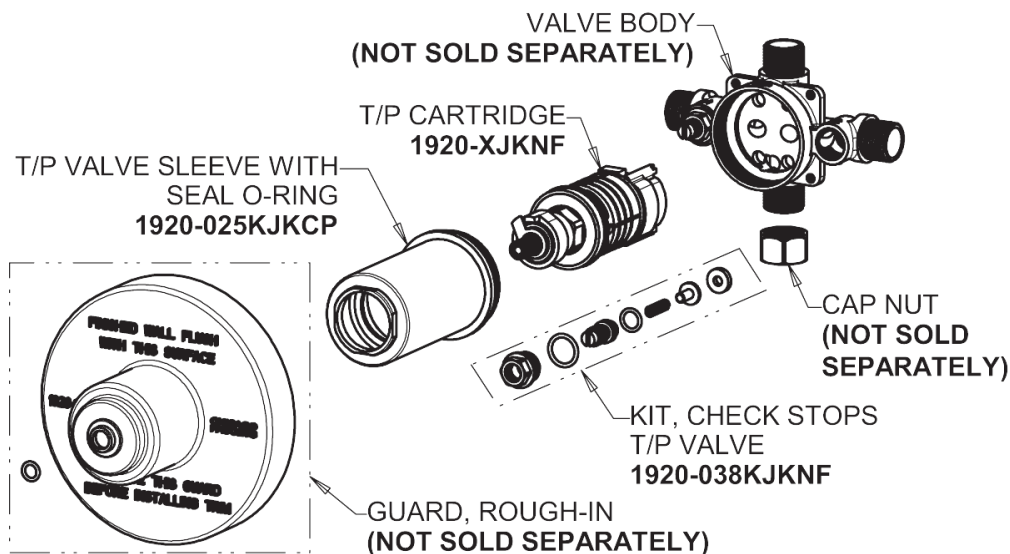

# Repair Parts

SH-TP2-00-024

Square Trim Thermostatic/Pressure Balancing Tub and Shower Valve with Shower Head

# CHICAGO FAUCETS®

Geberit Group

Thermostatic/Pressure Balancing Tub and Shower Valve  
**1920-VONF**

SH Series Trim Kit  
**SH-TK2-00-000**

# CHICAGO FAUCETS®

Geberit Group

2.5 GPM Shower Hand Spray and Hose with 36" ADA Grab Bar  
**154-ACP**