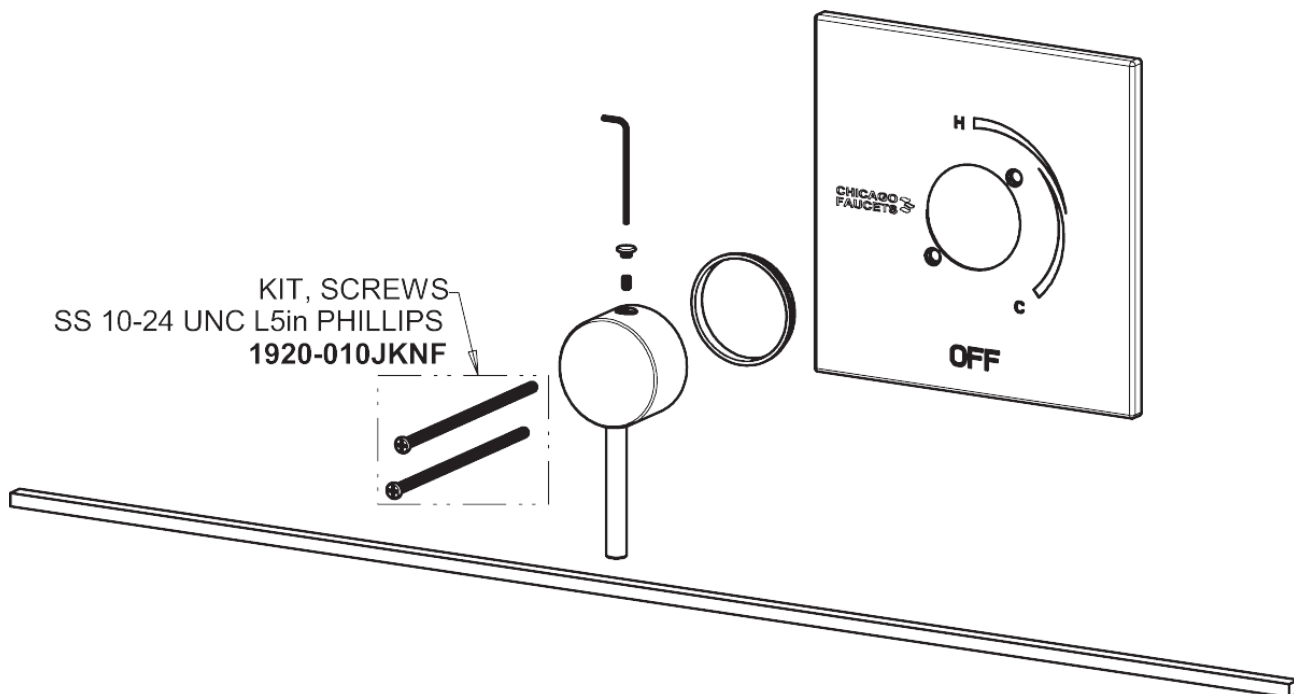

Repair Parts

SH-TP2-00-020

Square Trim Thermostatic/Pressure Balancing Tub and Shower Valve with Shower Head

CHICAGO FAUCETS®

Geberit Group

Thermostatic/Pressure Balancing Tub and Shower Valve
1920-VONF

SH Series Trim Kit
SH-TK2-00-000

SH-TP2-00-020

Square Trim Thermostatic/Pressure Balancing Tub and Shower Valve with Shower Head

CHICAGO FAUCETS®

Geberit Group

2.5 GPM Shower Hand Spray and Hose
150-ACP

For Technical Assistance:

Phone: 800-TEC-TRUE (832-8783)