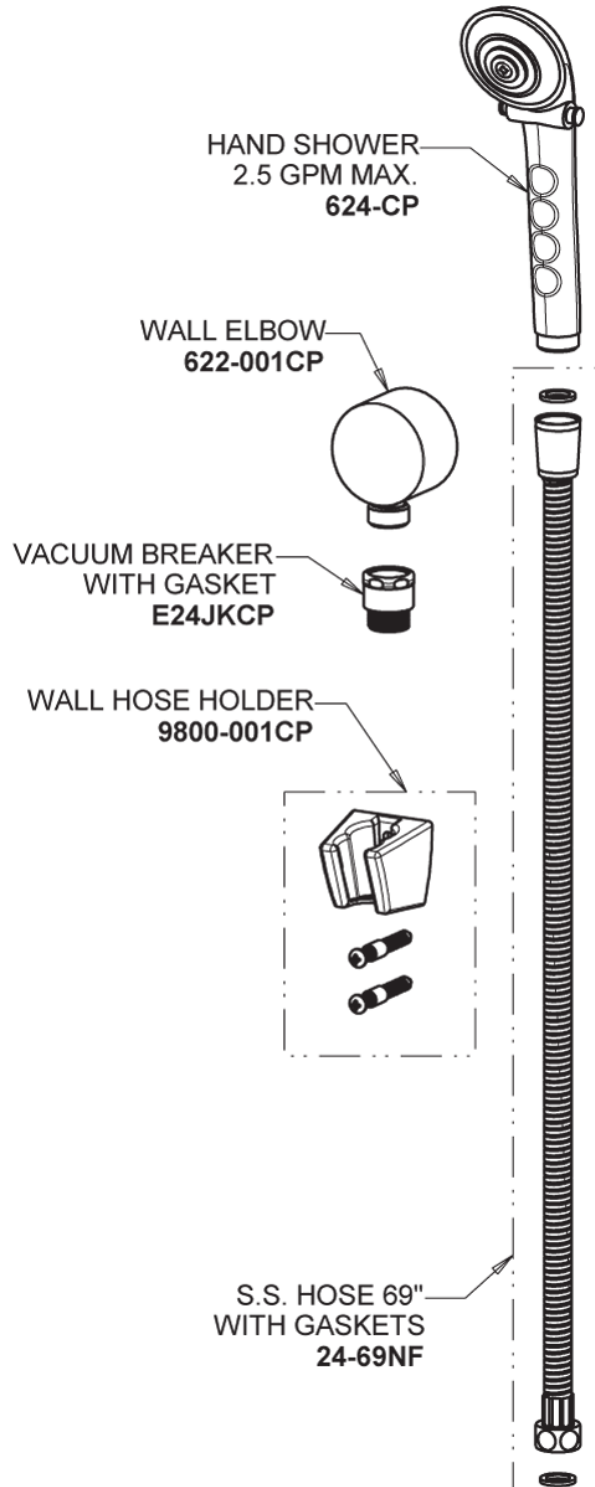

Repair Parts

SH-TP2-00-020

Square Trim Thermostatic/Pressure Balancing Tub and Shower Valve with Shower Head

CHICAGO FAUCETS®

Geberit Group

Thermostatic/Pressure Balancing Tub and Shower Valve
1920-VONF

SH Series Trim Kit
SH-TK2-00-000

SH-TP2-00-020

Square Trim Thermostatic/Pressure Balancing Tub and Shower Valve with Shower Head

CHICAGO FAUCETS®

Geberit Group

2.5 GPM Shower Hand Spray and Hose
150-ACP

For Technical Assistance:

Phone: 800-TEC-TRUE (832-8783)