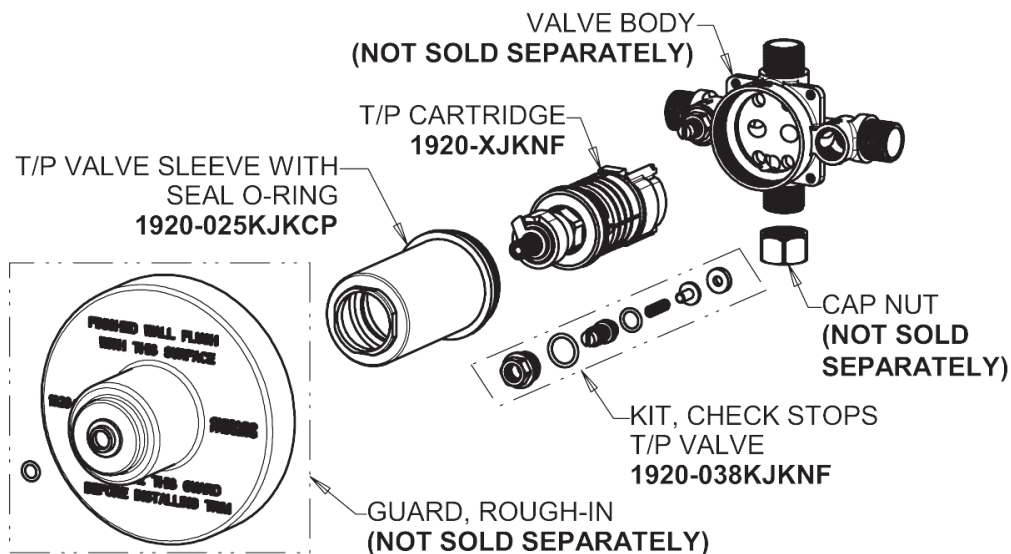

Repair Parts

SH-TP2-00-020

Square Trim Thermostatic/Pressure Balancing Tub and Shower Valve with Shower Head

CHICAGO FAUCETS®

Geberit Group

Thermostatic/Pressure Balancing Tub and Shower Valve
1920-VONF

SH Series Trim Kit
SH-TK2-00-000

SH-TP2-00-020

Square Trim Thermostatic/Pressure Balancing Tub and Shower Valve with Shower Head

CHICAGO FAUCETS®

Geberit Group

2.5 GPM Shower Hand Spray and Hose
150-ACP

For Technical Assistance:

Phone: 800-TEC-TRUE (832-8783)