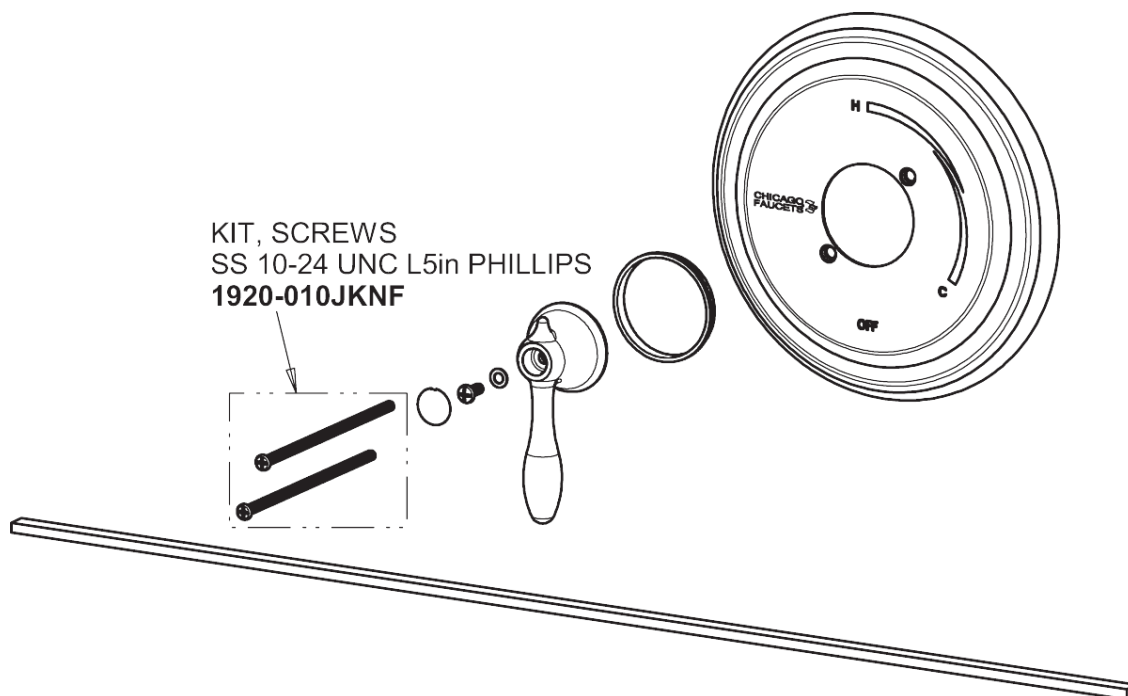

# Repair Parts

SH-TP1-06-100

Round Trim Thermostatic/Pressure Balancing Tub and Shower Valve with Shower Head

# CHICAGO FAUCETS®

Geberit Group

Thermostatic/Pressure Balancing Tub and Shower Valve  
**1920-VONF**

SH Series Trim Kit  
**SH-TK1-00-000**

# Repair Parts

SH-TP1-06-100

Round Trim Thermostatic/Pressure Balancing Tub and Shower Valve  
with Shower Head

**CHICAGO  
FAUCETS®**  
Geberit Group

Tub Spout  
**749-SJKCP**

Shower Head and Arm  
**622-ACP**