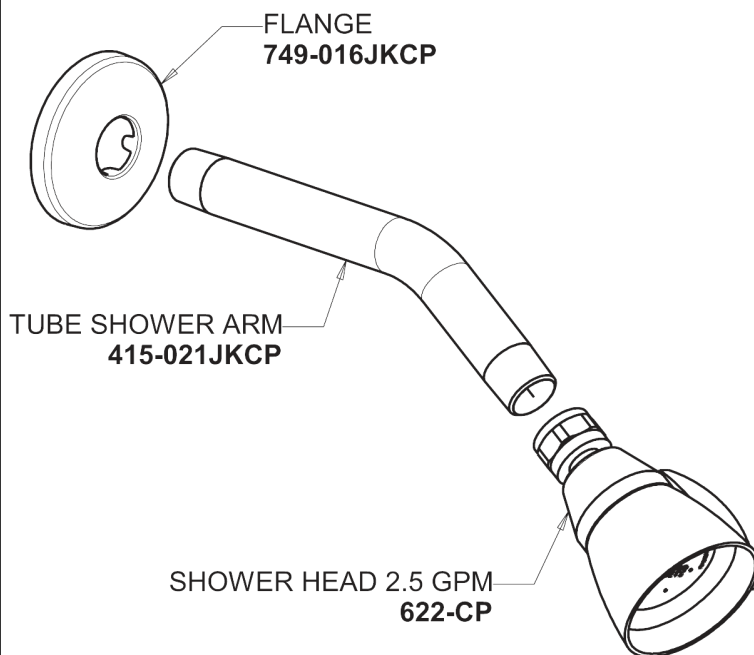

# Repair Parts

SH-TP1-06-100

Round Trim Thermostatic/Pressure Balancing Tub and Shower Valve with Shower Head

# Repair Parts

SH-TP1-06-100

Round Trim Thermostatic/Pressure Balancing Tub and Shower Valve  
with Shower Head

**CHICAGO  
FAUCETS®**  
Geberit Group

Tub Spout  
**749-SJKCP**

Shower Head and Arm  
**622-ACP**