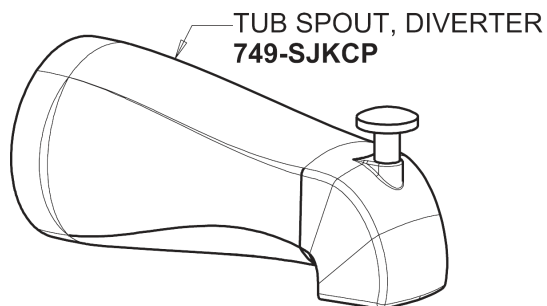

# Repair Parts

SH-TP1-06-100

Round Trim Thermostatic/Pressure Balancing Tub and Shower Valve with Shower Head

# Repair Parts

SH-TP1-06-100

Round Trim Thermostatic/Pressure Balancing Tub and Shower Valve  
with Shower Head

**CHICAGO  
FAUCETS®**  
Geberit Group

Tub Spout  
**749-SJKCP**

Shower Head and Arm  
**622-ACP**