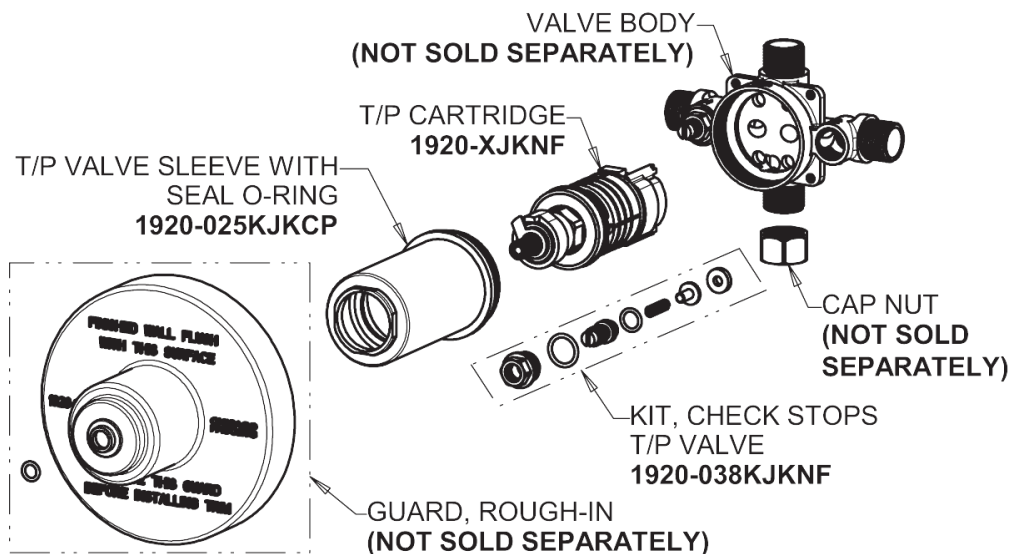

# Repair Parts

SH-TP1-06-100

Round Trim Thermostatic/Pressure Balancing Tub and Shower Valve with Shower Head

# CHICAGO FAUCETS®

Geberit Group

Thermostatic/Pressure Balancing Tub and Shower Valve  
**1920-VONF**

SH Series Trim Kit  
**SH-TK1-00-000**

# Repair Parts

SH-TP1-06-100

Round Trim Thermostatic/Pressure Balancing Tub and Shower Valve  
with Shower Head

**CHICAGO  
FAUCETS®**  
Geberit Group

Tub Spout  
**749-SJKCP**

Shower Head and Arm  
**622-ACP**