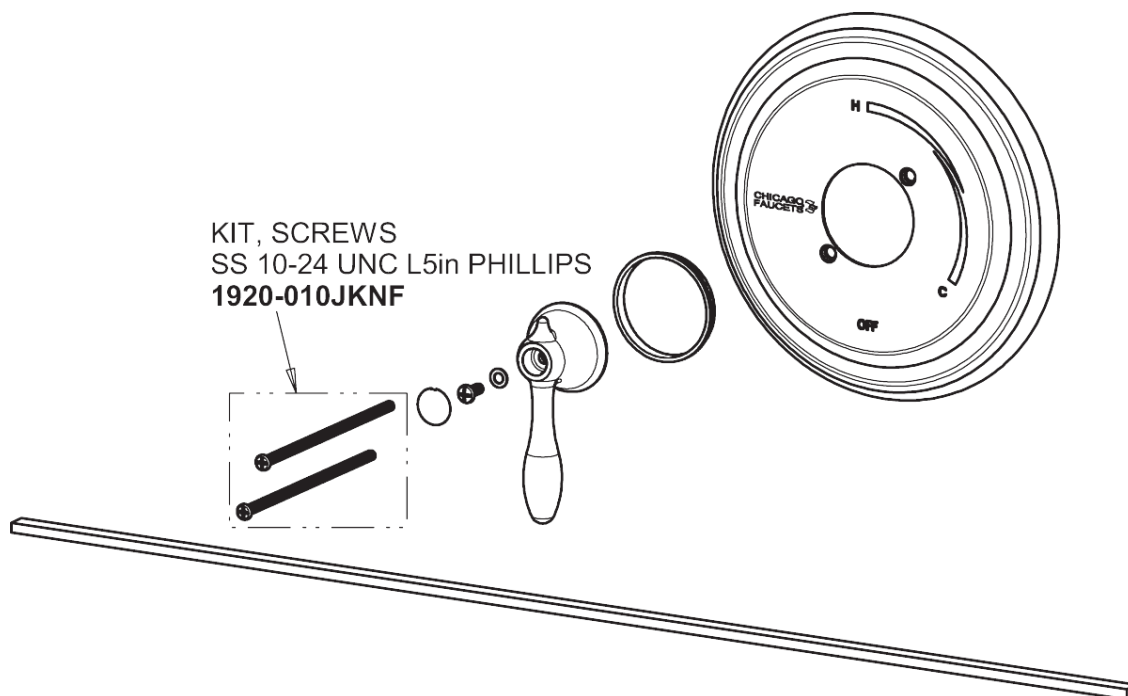

Repair Parts

SH-TP1-04-000

Round Trim Thermostatic/Pressure Balancing Tub and Shower Valve with Shower Head

CHICAGO FAUCETS®

Geberit Group

Thermostatic/Pressure Balancing Tub and Shower Valve
1920-VONF

SH Series Trim Kit
SH-TK1-00-000

SH-TP1-04-000

Round Trim Thermostatic/Pressure Balancing Tub and Shower Valve
with Shower Head

**CHICAGO
FAUCETS**
Geberit Group

Institutional Shower Head
621-CP

For Technical Assistance:

Phone: 800-TEC-TRUE (832-8783)