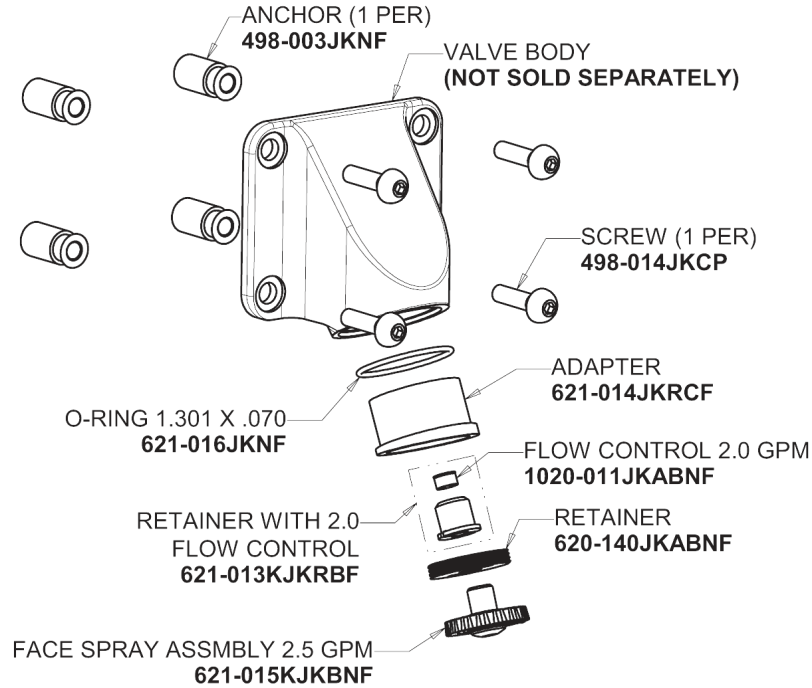

Repair Parts

SH-TP1-04-000

Round Trim Thermostatic/Pressure Balancing Tub and Shower Valve with Shower Head

CHICAGO FAUCETS®

Geberit Group

Thermostatic/Pressure Balancing Tub and Shower Valve
1920-VONF

SH Series Trim Kit
SH-TK1-00-000

SH-TP1-04-000

Round Trim Thermostatic/Pressure Balancing Tub and Shower Valve
with Shower Head

**CHICAGO
FAUCETS**
Geberit Group

Institutional Shower Head
621-CP

For Technical Assistance:

Phone: 800-TEC-TRUE (832-8783)