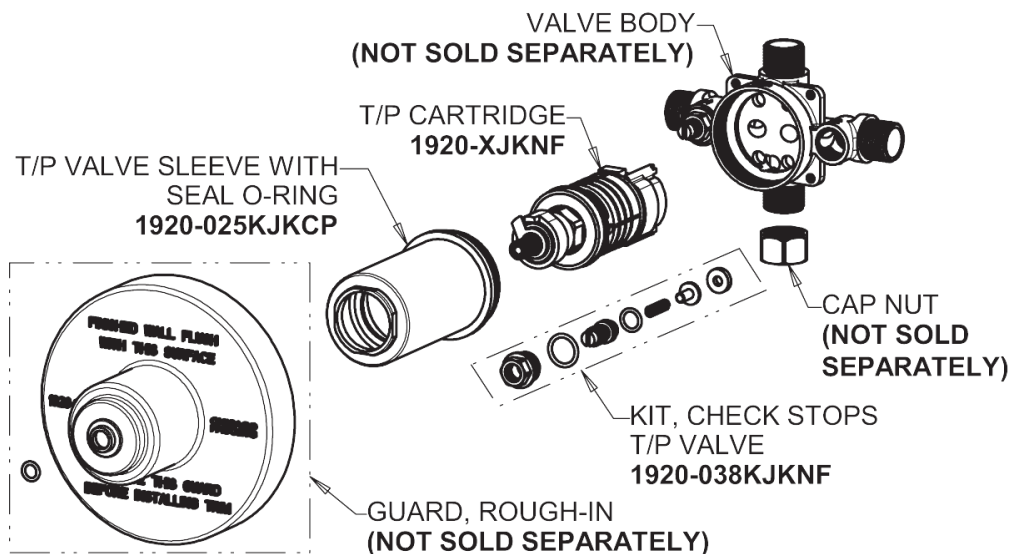

Repair Parts

SH-TP1-04-000

Round Trim Thermostatic/Pressure Balancing Tub and Shower Valve with Shower Head

CHICAGO FAUCETS®

Geberit Group

Thermostatic/Pressure Balancing Tub and Shower Valve
1920-VONF

SH Series Trim Kit
SH-TK1-00-000

SH-TP1-04-000

Round Trim Thermostatic/Pressure Balancing Tub and Shower Valve
with Shower Head

**CHICAGO
FAUCETS**
Geberit Group

Institutional Shower Head
621-CP

For Technical Assistance:

Phone: 800-TEC-TRUE (832-8783)