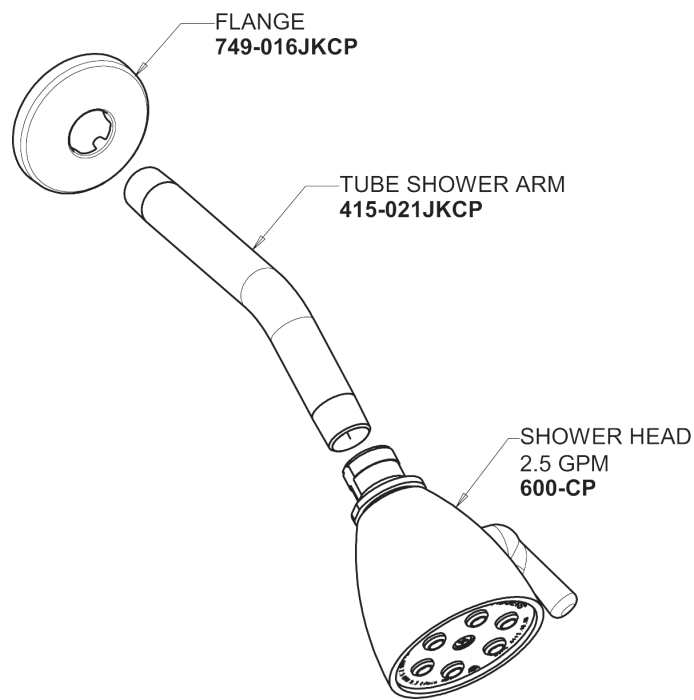

Repair Parts

SH-TP1-01-100

Round Trim Thermostatic/Pressure Balancing Tub and Shower Valve with Shower Head

CHICAGO FAUCETS®

Geberit Group

Thermostatic/Pressure Balancing Tub and Shower Valve
1920-VONF

SH Series Trim Kit
SH-TK1-00-000

SH-TP1-01-100

Round Trim Thermostatic/Pressure Balancing Tub and Shower Valve
with Shower Head

CHICAGO FAUCETS®

Geberit Group

Tub Spout
749-SJKCP

Shower Head and Arm
600-ACP

For Technical Assistance:

Phone: 800-TEC-TRUE (832-8783)