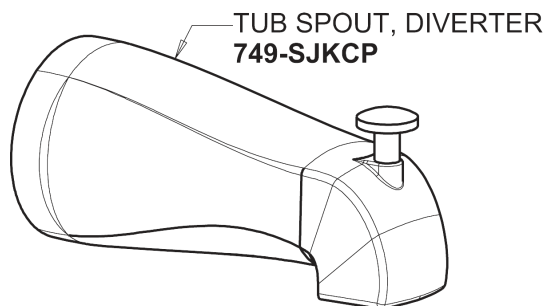

Repair Parts

SH-TP1-01-100

Round Trim Thermostatic/Pressure Balancing Tub and Shower Valve with Shower Head

CHICAGO FAUCETS®

Geberit Group

Thermostatic/Pressure Balancing Tub and Shower Valve
1920-VONF

SH Series Trim Kit
SH-TK1-00-000

SH-TP1-01-100

Round Trim Thermostatic/Pressure Balancing Tub and Shower Valve
with Shower Head

CHICAGO FAUCETS®

Geberit Group

Tub Spout
749-SJKCP

Shower Head and Arm
600-ACP

For Technical Assistance:

Phone: 800-TEC-TRUE (832-8783)