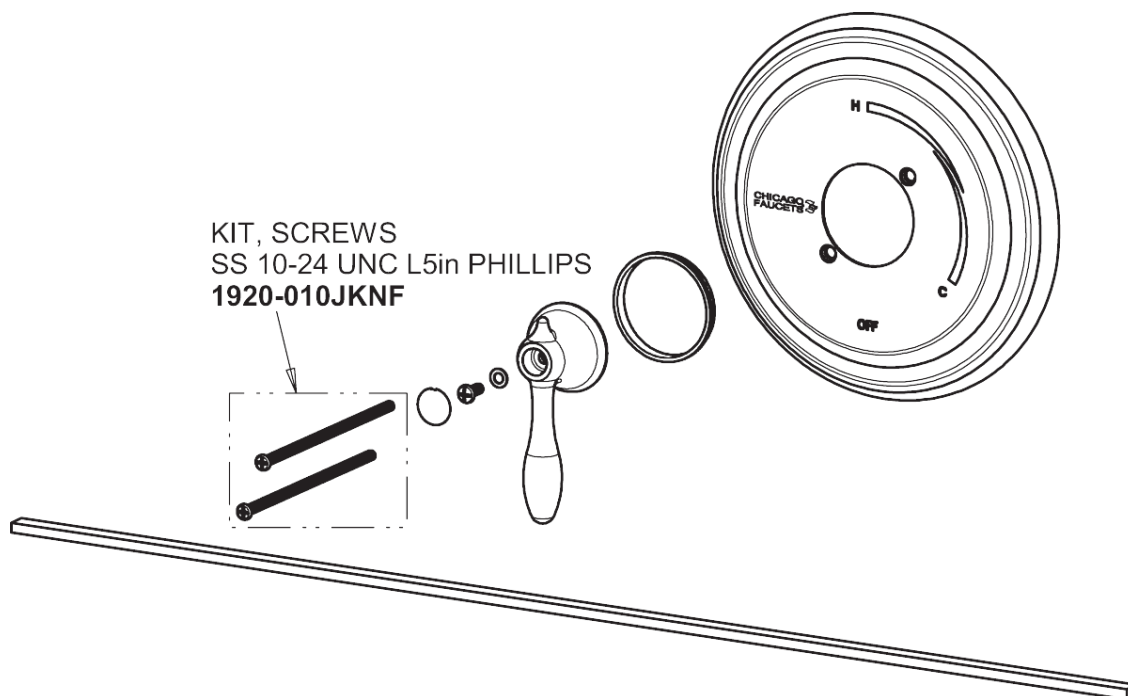

Repair Parts

SH-TP1-01-100

Round Trim Thermostatic/Pressure Balancing Tub and Shower Valve with Shower Head

CHICAGO FAUCETS®

Geberit Group

Thermostatic/Pressure Balancing Tub and Shower Valve
1920-VONF

SH Series Trim Kit
SH-TK1-00-000

SH-TP1-01-100

Round Trim Thermostatic/Pressure Balancing Tub and Shower Valve
with Shower Head

CHICAGO FAUCETS®

Geberit Group

Tub Spout
749-SJKCP

Shower Head and Arm
600-ACP

For Technical Assistance:

Phone: 800-TEC-TRUE (832-8783)