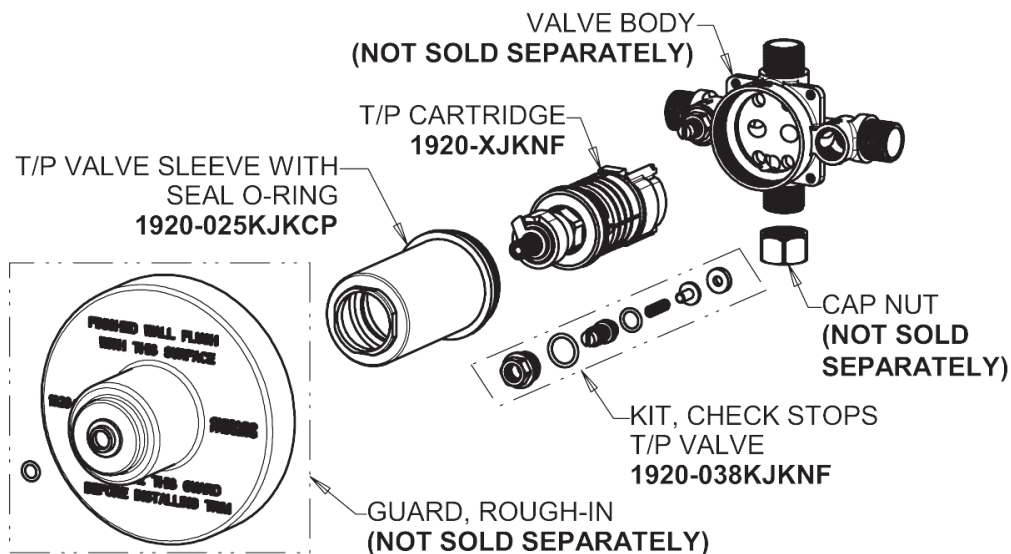

Repair Parts

SH-TP1-01-100

Round Trim Thermostatic/Pressure Balancing Tub and Shower Valve with Shower Head

CHICAGO FAUCETS®

Geberit Group

Thermostatic/Pressure Balancing Tub and Shower Valve
1920-VONF

SH Series Trim Kit
SH-TK1-00-000

SH-TP1-01-100

Round Trim Thermostatic/Pressure Balancing Tub and Shower Valve
with Shower Head

CHICAGO FAUCETS®

Geberit Group

Tub Spout
749-SJKCP

Shower Head and Arm
600-ACP

For Technical Assistance:

Phone: 800-TEC-TRUE (832-8783)