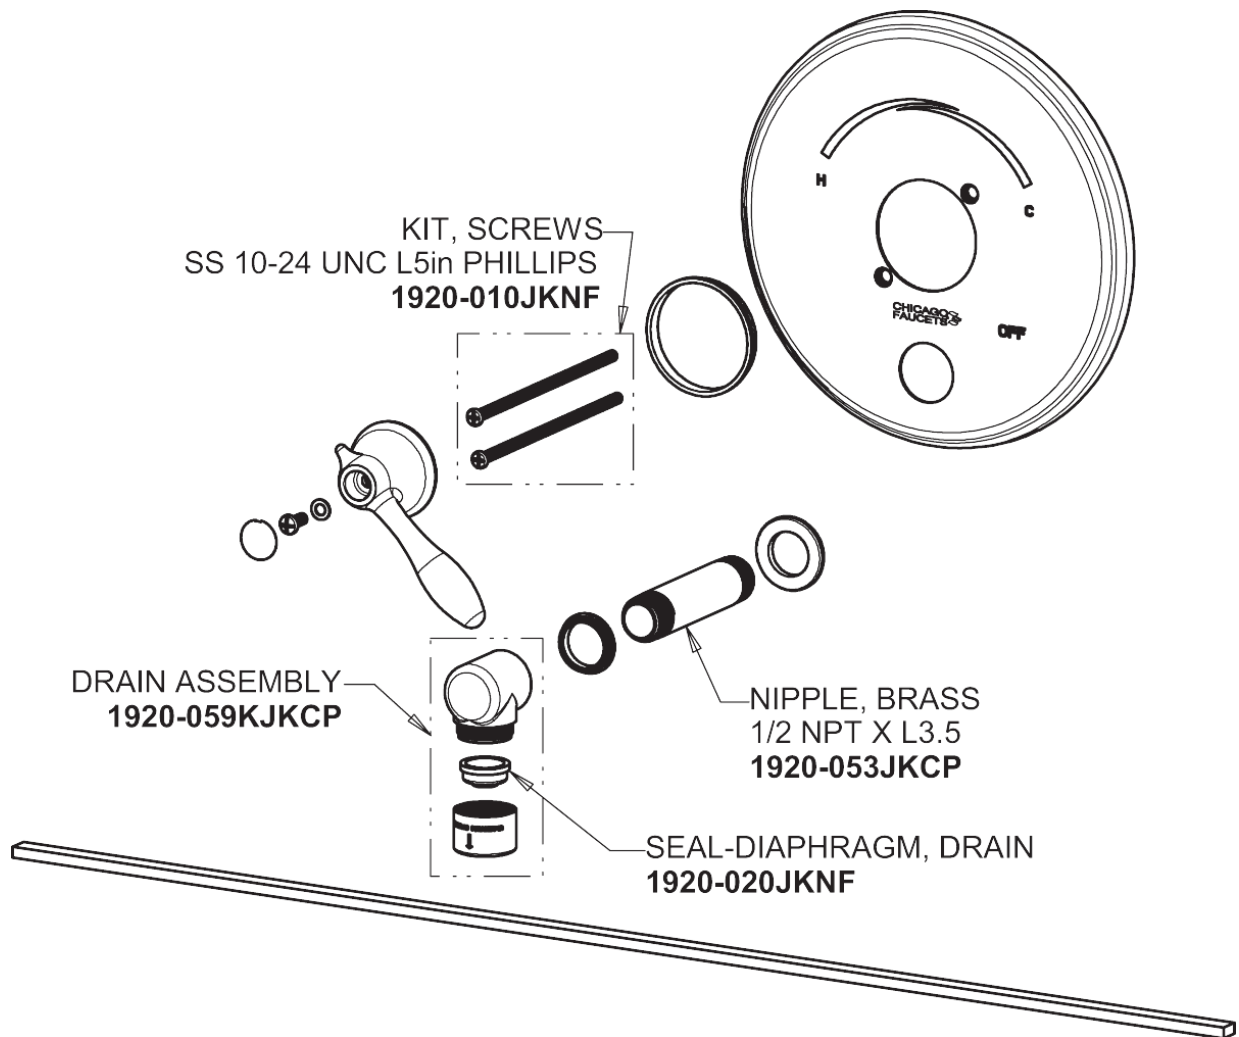

Repair Parts

SH-TK4-00-000

Round Shower Trim Kit with Automatic Drain

CHICAGO FAUCETS®

Geberit Group

SH Series Trim Kit Series Trim Kit with Automatic Drain
SH-TK4-00-000

For Technical Assistance:

Phone: 800-TEC-TRUE (832-8783)