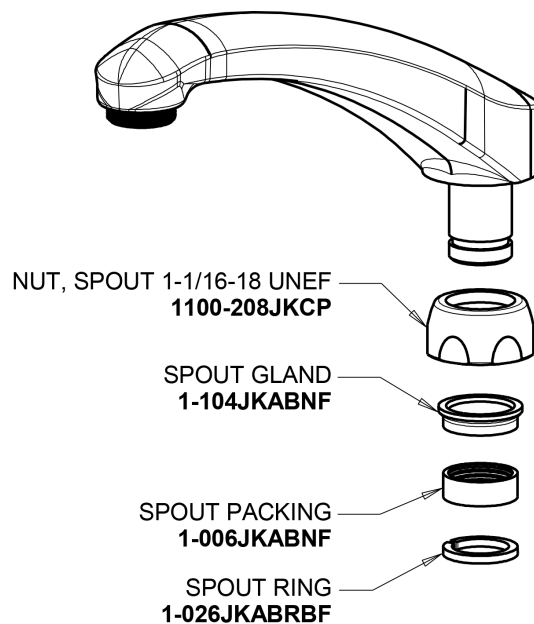

Repair Parts

L8LEOJKAB

CHICAGO FAUCETS®

Geberit Group

8" L Type Swing Spout
L8LEOJKAB

For Technical Assistance:

Phone: 800-TEC-TRUE (832-8783)

Email: techsupport.us@chicagofaucets.com