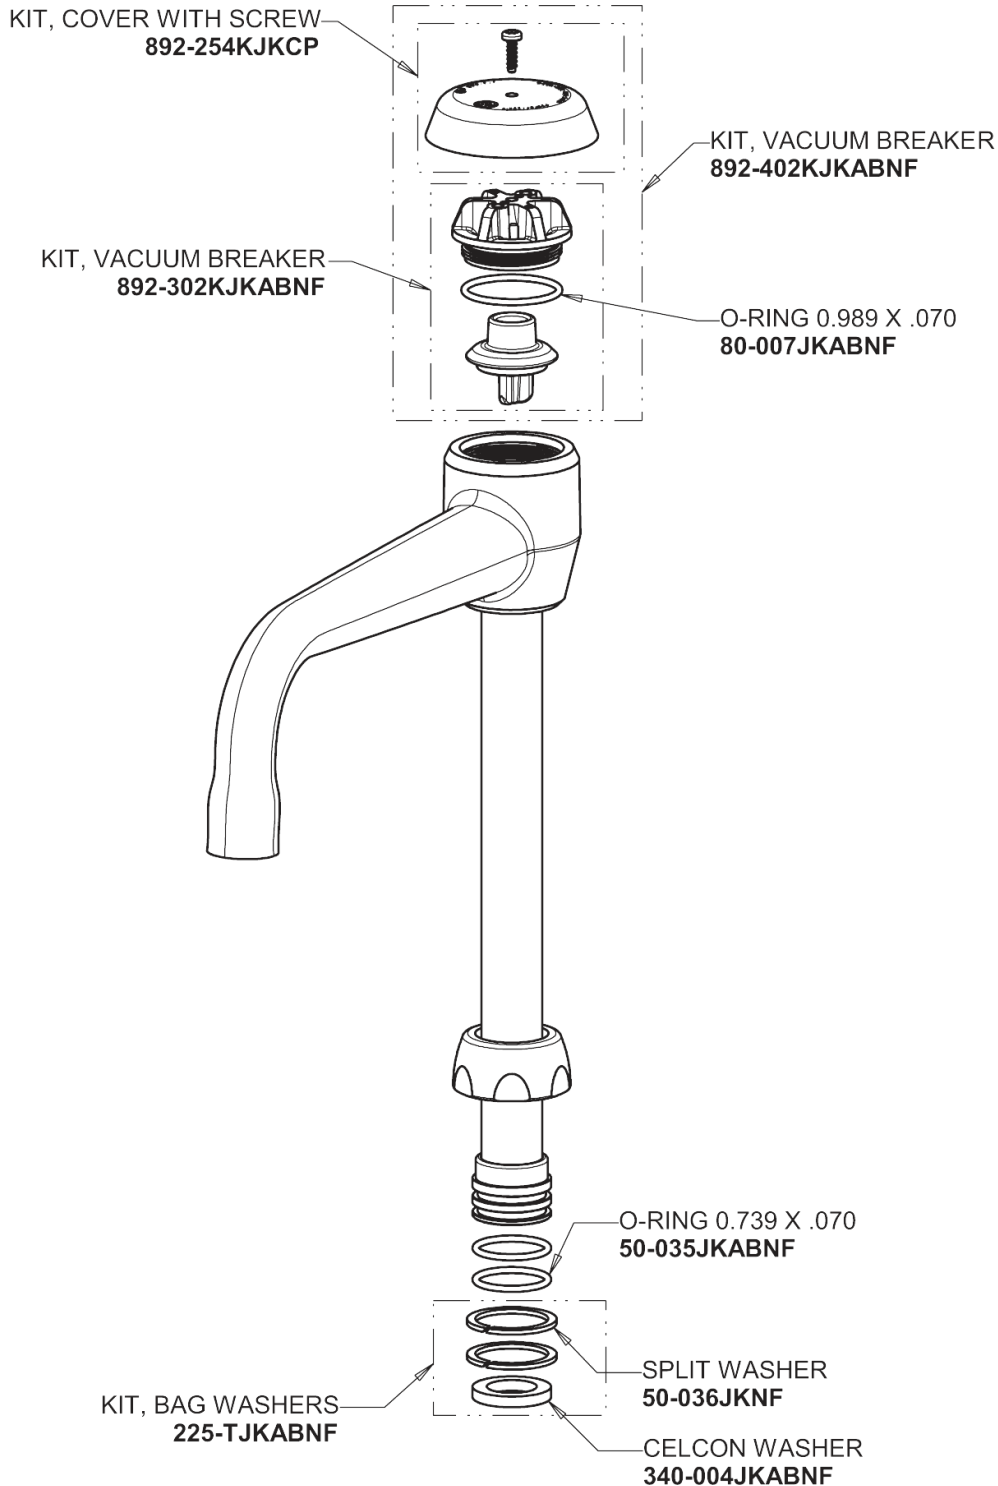

Repair Parts

GN2BVBJKABCP

6" Vacuum Breaker Swing Spout GN2BVBJKABCP

For Technical Assistance:

Phone: 800-TEC-TRUE (832-8783)

Email: techsupport.us@chicagofaucets.com

2100 South Clearwater Drive

Des Plaines, IL 60018