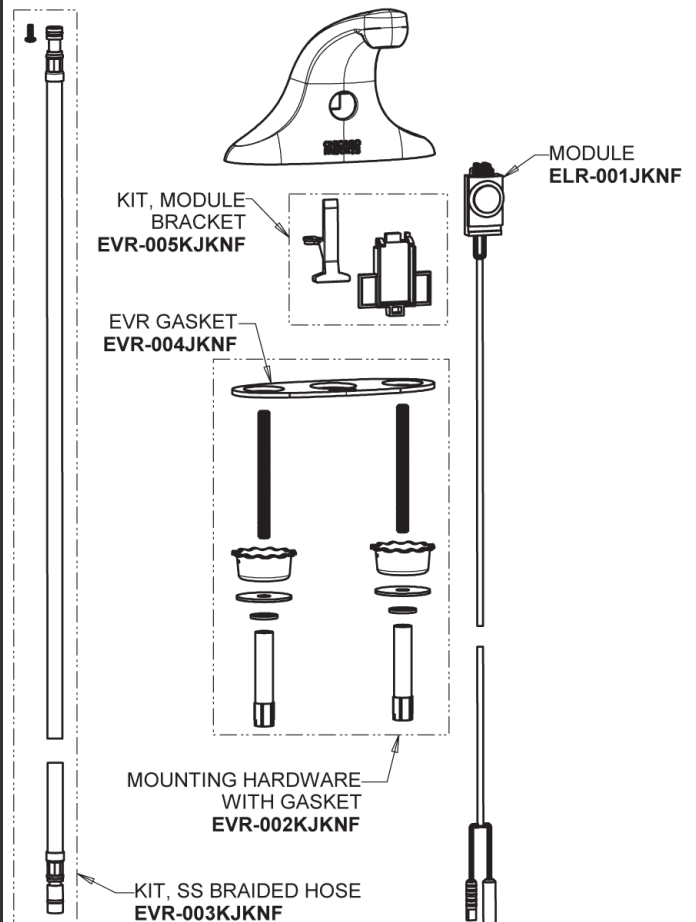

Repair Parts

EVR-A12A-13ABCP

CHICAGO FAUCETS®

Geberit Group

EVR-13KJKABNF EVR Control Box, Battery, Thermostatic Mixer Base Parts:

EVR Series Spout Assembly

0.5 GPM (1.9 L/min) Vandal Proof Pressure
Compensating Econo-Flo Non-Aerating Spray Outlet
243.145.AB.1