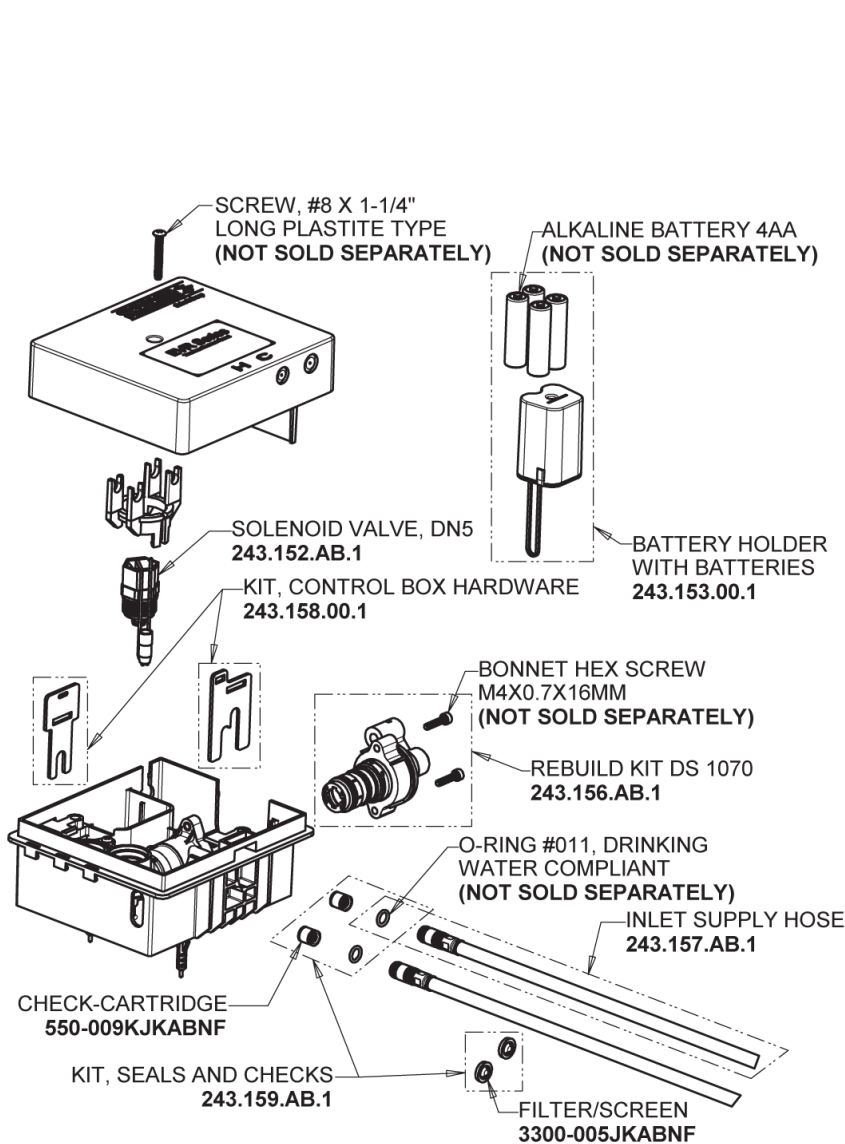

Repair Parts

EVR-A12A-13ABCP

CHICAGO FAUCETS®

Geberit Group

EVR-13KJKABNF EVR Control Box, Battery, Thermostatic Mixer Base Parts:

EVR Series Spout Assembly

0.5 GPM (1.9 L/min) Vandal Proof Pressure
Compensating Econo-Flo Non-Aerating Spray Outlet
243.145.AB.1