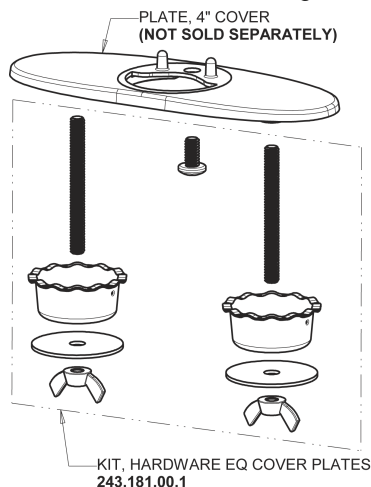

Repair Parts

EQ-D12C-23ABCP

EQ Curved Series Lavatory Sink Faucet with Hands-free Infrared Detection

CHICAGO FAUCETS®

Geberit Group

EQ-C-23KJKABNF EQ Control Box, SSPS, Thermostatic Mixer Base Parts:

Polished Chrome EQ Curved Spout (Die-Cast Zinc), 0.35 GPM EQ-D11C-KJKABCP

4" Cover Plate, Polished Chrome, for EQ Curved/High Arc Spouts EQ-A12-KJKCP

For Technical Assistance:

Phone: 800-TEC-TRUE (832-8783)

Email: techsupport.us@chicagofaucets.com

2100 South Clearwater Drive

Des Plaines, IL 60018