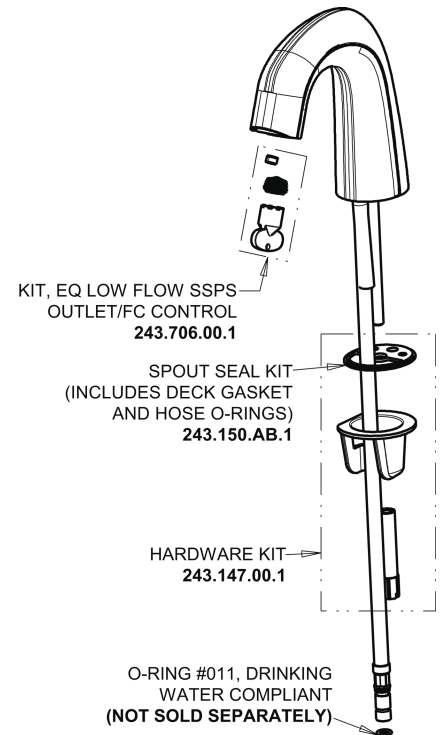

Repair Parts

EQ-D12C-23ABCP

EQ Curved Series Lavatory Sink Faucet with Hands-free Infrared Detection

CHICAGO FAUCETS®

Geberit Group

EQ-C-23KJKABNF EQ Control Box, SSPS, Thermostatic Mixer Base Parts:

Polished Chrome EQ Curved Spout (Die-Cast Zinc), 0.35 GPM EQ-D11C-KJKABCP

4" Cover Plate, Polished Chrome, for EQ Curved/High Arc Spouts EQ-A12-KJKCP

For Technical Assistance:

Phone: 800-TEC-TRUE (832-8783)

Email: techsupport.us@chicagofaucets.com

2100 South Clearwater Drive

Des Plaines, IL 60018