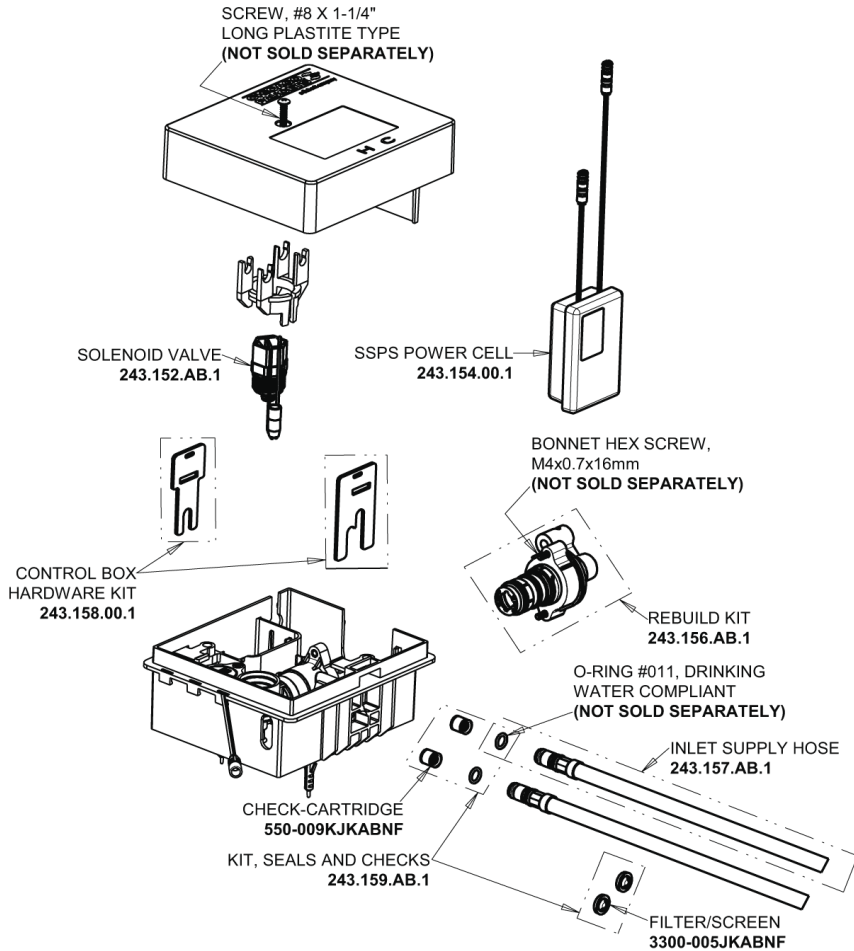

Repair Parts

EQ-D12C-23ABCP

EQ Curved Series Lavatory Sink Faucet with Hands-free Infrared Detection

CHICAGO FAUCETS®

Geberit Group

EQ-C-23KJKABNF EQ Control Box, SSPS, Thermostatic Mixer Base Parts:

Polished Chrome EQ Curved Spout (Die-Cast Zinc), 0.35 GPM EQ-D11C-KJKABCP

4" Cover Plate, Polished Chrome, for EQ Curved/High Arc Spouts EQ-A12-KJKCP

For Technical Assistance:

Phone: 800-TEC-TRUE (832-8783)

Email: techsupport.us@chicagofaucets.com

2100 South Clearwater Drive

Des Plaines, IL 60018