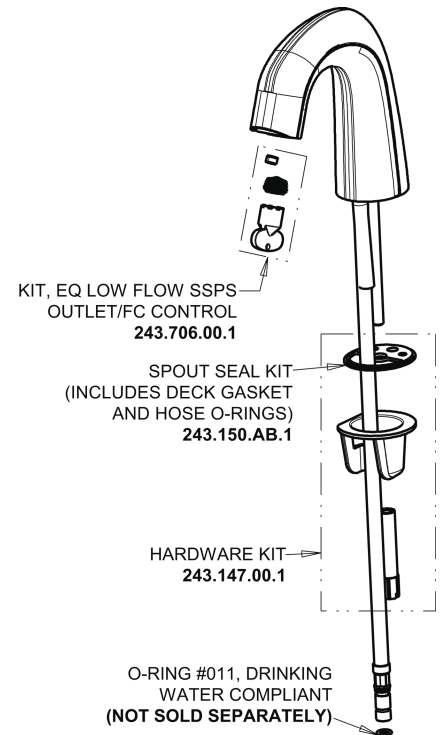

Repair Parts

EQ-D12C-21ABCP

EQ Curved Series Lavatory Sink Faucet with Hands-free Infrared Detection

CHICAGO FAUCETS®

Geberit Group

EQ-C-21KJKABNF EQ Control Box, SSPS, Single-Supply Base Parts:

Polished Chrome EQ Curved Spout (Die-Cast Zinc), 0.35 GPM EQ-D11C-KJKABCP

4" Cover Plate, Polished Chrome, for EQ Curved/High Arc Spouts EQ-A12-KJKCP

For Technical Assistance:

Phone: 800-TEC-TRUE (832-8783)

Email: techsupport.us@chicagofaucets.com

2100 South Clearwater Drive

Des Plaines, IL 60018