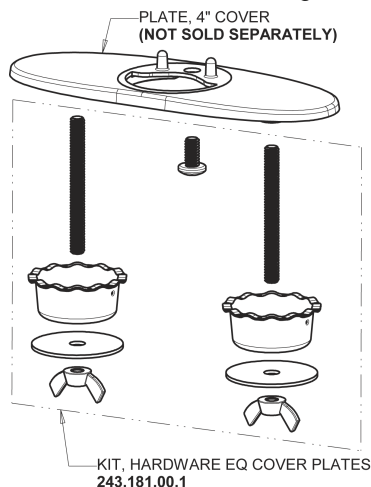

Repair Parts

EQ-D12C-21ABCP

EQ Curved Series Lavatory Sink Faucet with Hands-free Infrared Detection

CHICAGO FAUCETS®

Geberit Group

EQ-C-21KJKABNF EQ Control Box, SSPS, Single-Supply Base Parts:

Polished Chrome EQ Curved Spout (Die-Cast Zinc), 0.35 GPM EQ-D11C-KJKABCP

4" Cover Plate, Polished Chrome, for EQ Curved/High Arc Spouts EQ-A12-KJKCP

For Technical Assistance:

Phone: 800-TEC-TRUE (832-8783)

Email: techsupport.us@chicagofaucets.com

2100 South Clearwater Drive

Des Plaines, IL 60018