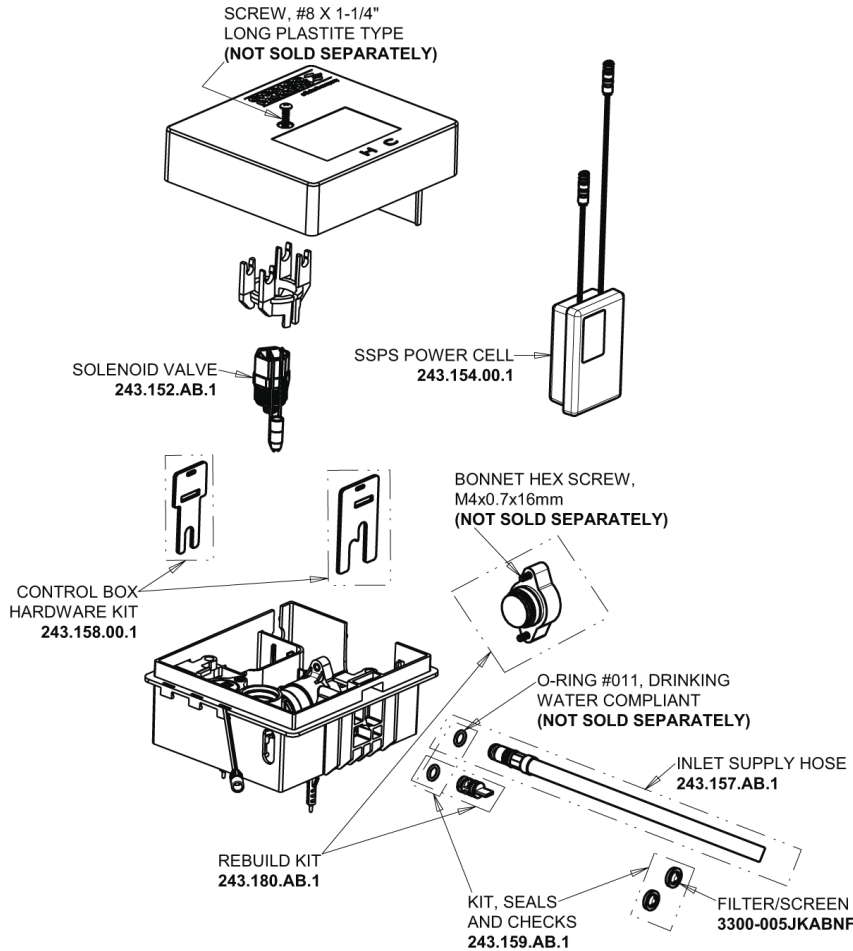

Repair Parts

EQ-D12C-21ABCP

EQ Curved Series Lavatory Sink Faucet with Hands-free Infrared Detection

CHICAGO FAUCETS®

Geberit Group

EQ-C-21KJKABNF EQ Control Box, SSPS, Single-Supply Base Parts:

Polished Chrome EQ Curved Spout (Die-Cast Zinc), 0.35 GPM EQ-D11C-KJKABCP

4" Cover Plate, Polished Chrome, for EQ Curved/High Arc Spouts EQ-A12-KJKCP

For Technical Assistance:

Phone: 800-TEC-TRUE (832-8783)

Email: techsupport.us@chicagofaucets.com

2100 South Clearwater Drive

Des Plaines, IL 60018