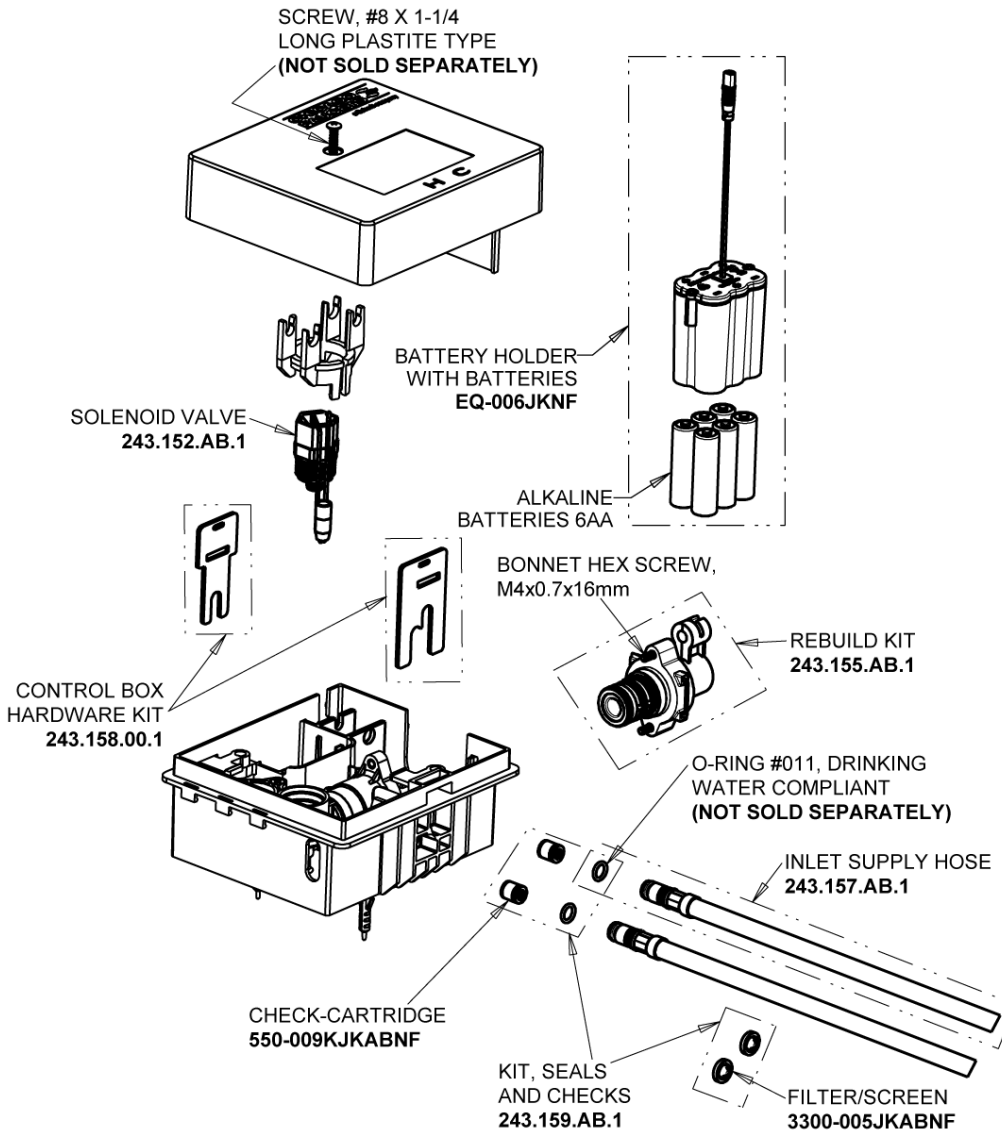

Repair Parts

EQ-D12A-12ABCP-MP

EQ Curved Series Lavatory Sink Faucet with Hands-free Infrared Detection - Master Pack of 6

CHICAGO FAUCETS®

Geberit Group

EQ-12KJKABNF EQ Control Box, Battery, Mechanical Mixer Base Parts:

Polished Chrome EQ Curved Spout (Die-Cast Zinc), 0.5 GPM EQ-D11A-KJKABCP

4" Cover Plate, Polished Chrome, for EQ Curved/High Arc Spouts EQ-A12-KJKCP

For Technical Assistance:

Phone: 800-TEC-TRUE (832-8783)