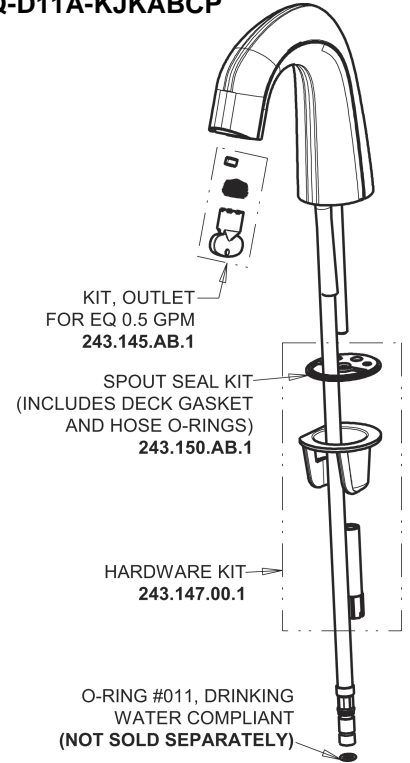

Repair Parts

EQ-D12A-12ABCP-MP

EQ Curved Series Lavatory Sink Faucet with Hands-free Infrared Detection - Master Pack of 6

CHICAGO FAUCETS®

Geberit Group

EQ-12KJKABNF EQ Control Box, Battery, Mechanical Mixer Base Parts:

Polished Chrome EQ Curved Spout (Die-Cast Zinc), 0.5 GPM EQ-D11A-KJKABCP

4" Cover Plate, Polished Chrome, for EQ Curved/High Arc Spouts EQ-A12-KJKCP

For Technical Assistance:

Phone: 800-TEC-TRUE (832-8783)