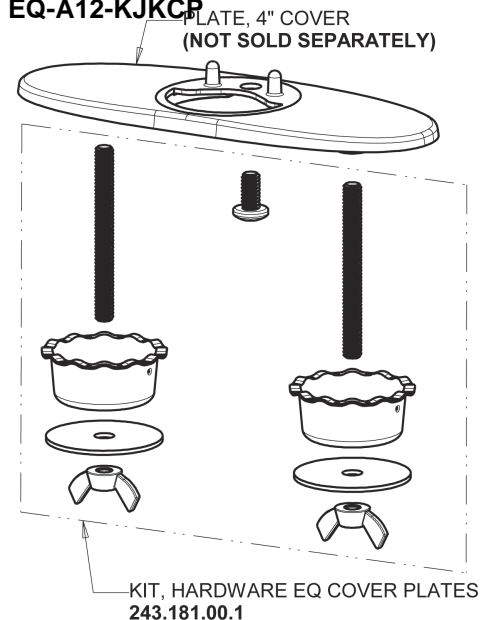

Repair Parts

EQ-D12A-12ABCP-MP

EQ Curved Series Lavatory Sink Faucet with Hands-free Infrared Detection - Master Pack of 6

CHICAGO FAUCETS®

Geberit Group

EQ-12KJKABNF EQ Control Box, Battery, Mechanical Mixer Base Parts:

Polished Chrome EQ Curved Spout (Die-Cast Zinc), 0.5 GPM EQ-D11A-KJKABCP

4" Cover Plate, Polished Chrome, for EQ Curved/High Arc Spouts EQ-A12-KJKCP

For Technical Assistance:

Phone: 800-TEC-TRUE (832-8783)