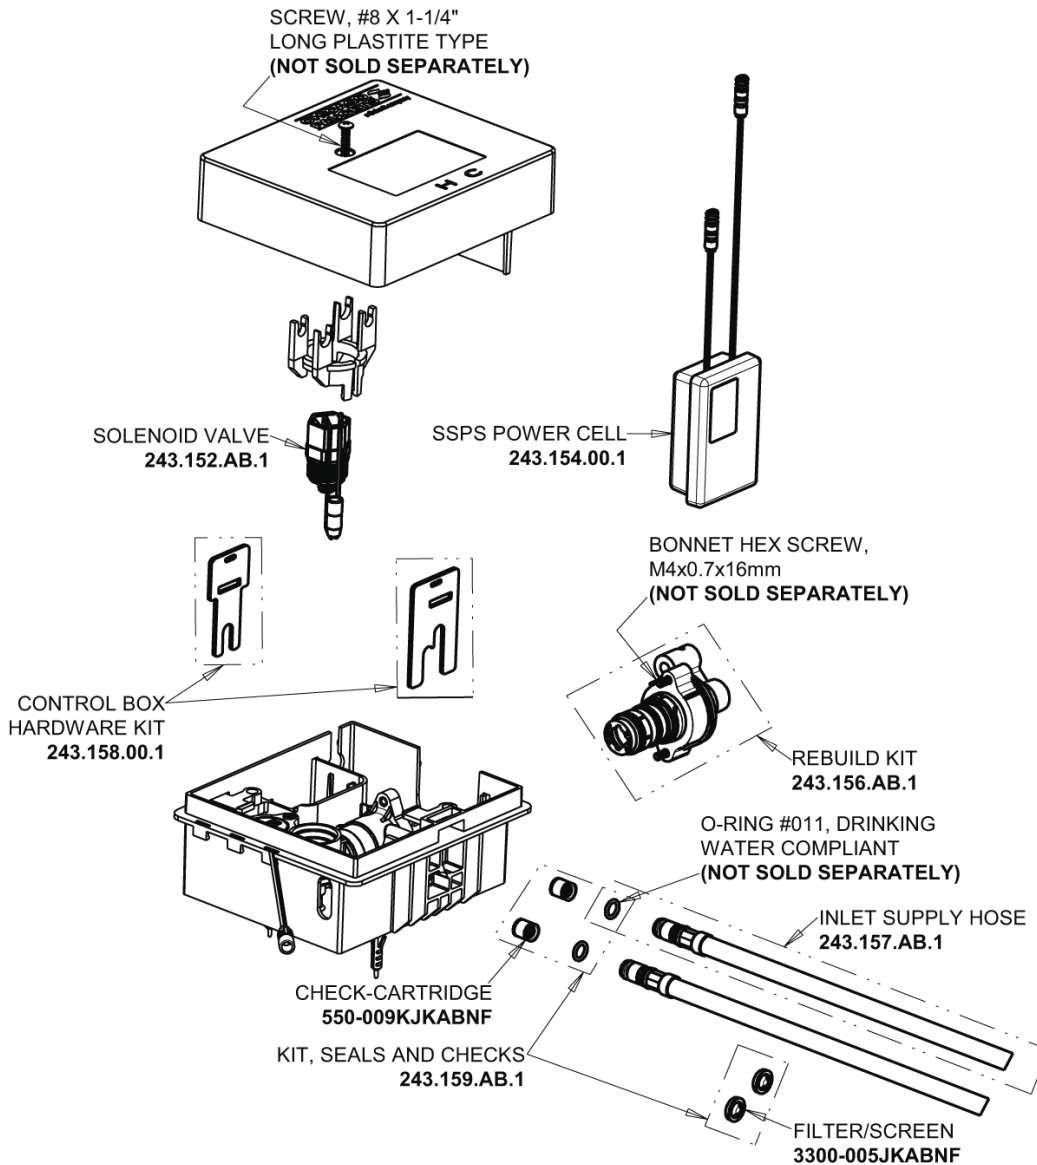

Repair Parts

EQ-D11C-23ABCP

EQ Curved Series Lavatory Sink Faucet with Hands-free Infrared Detection

**CHICAGO
FAUCETS**

a Geberit company

EQ-C-23KJKABNF EQ Control Box, SSPS, Thermostatic Mixer Base Parts:

Polished Chrome EQ Curved Spout (Die-Cast Zinc), 0.35 GPM EQ-D11C-KJKABCP

For Technical Assistance:

Phone: 800-TEC-TRUE (832-8783)

Email: techsupport.us@chicago faucets.com

2100 South Clearwater Drive

Des Plaines, IL 60018