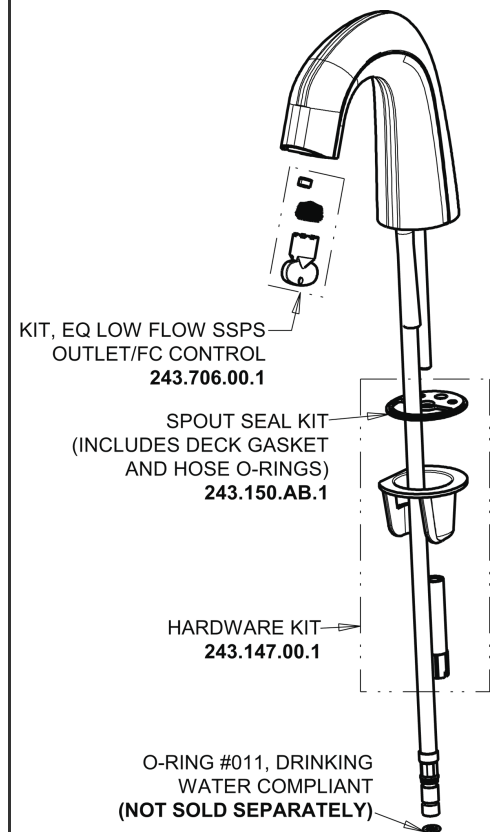

Repair Parts

EQ-D11C-23ABCP

EQ Curved Series Lavatory Sink Faucet with Hands-free Infrared Detection

**CHICAGO
FAUCETS**

a Geberit company

EQ-C-23KJKABNF EQ Control Box, SSPS, Thermostatic Mixer Base Parts:

Polished Chrome EQ Curved Spout (Die-Cast Zinc), 0.35 GPM EQ-D11C-KJKABCP

For Technical Assistance:

Phone: 800-TEC-TRUE (832-8783)

Email: techsupport.us@chicago faucets.com

2100 South Clearwater Drive

Des Plaines, IL 60018