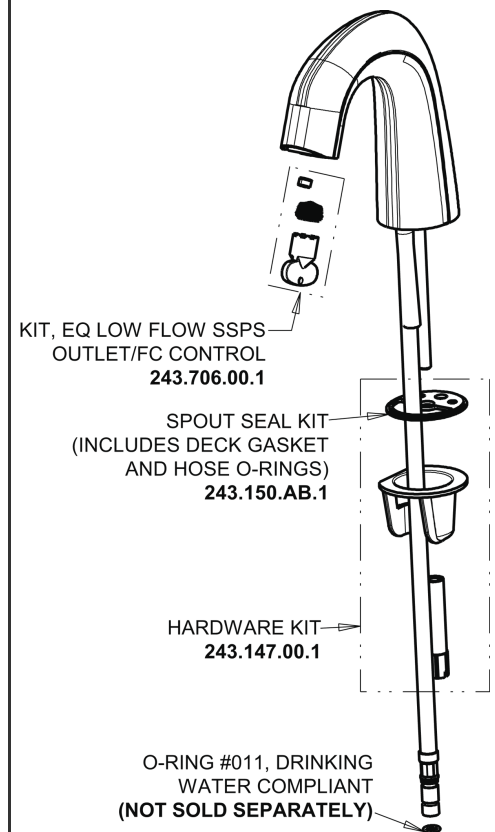

Repair Parts

EQ-D11C-22ABCP

EQ Curved Series Lavatory Sink Faucet with Hands-free Infrared Detection

CHICAGO FAUCETS®

Geberit Group

EQ-C-22KJKABNF EQ Control Box, SSPS, Mechanical Mixer Base Parts:

Polished Chrome EQ Curved Spout (Die-Cast Zinc), 0.35 GPM EQ-D11C-KJKABCP