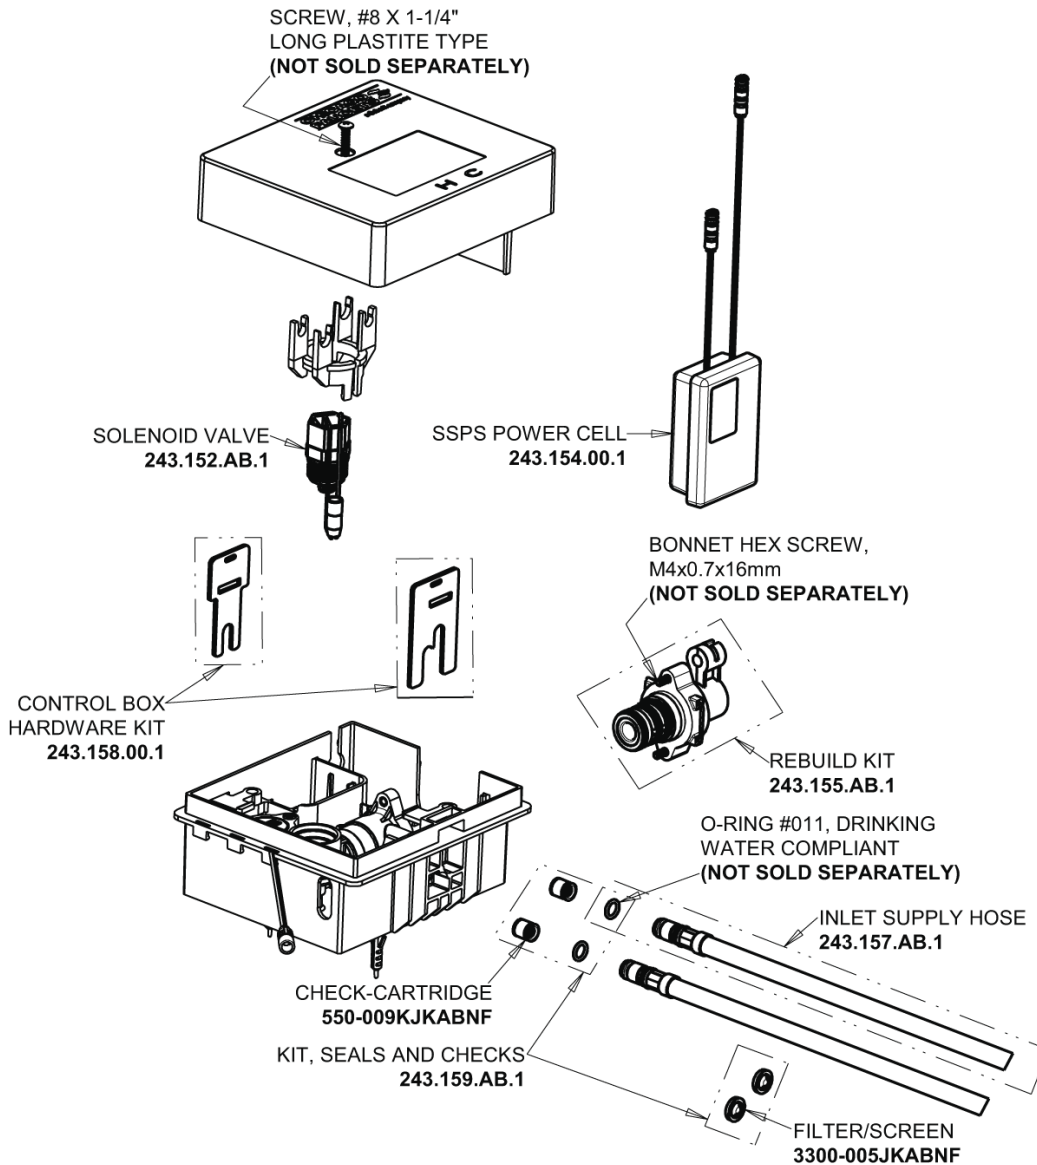

Repair Parts

EQ-D11C-22ABCP

EQ Curved Series Lavatory Sink Faucet with Hands-free Infrared Detection

CHICAGO FAUCETS®

Geberit Group

EQ-C-22KJKABNF EQ Control Box, SSPS, Mechanical Mixer Base Parts:

Polished Chrome EQ Curved Spout (Die-Cast Zinc), 0.35 GPM EQ-D11C-KJKABCP