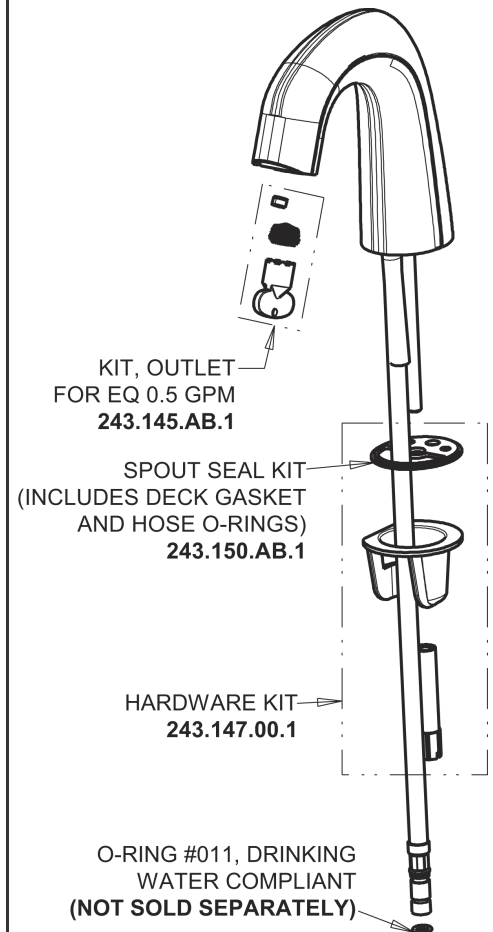

Repair Parts

EQ-D11A-13ABCP

EQ Curved Series Lavatory Sink Faucet with Hands-free Infrared Detection

CHICAGO FAUCETS®

Geberit Group

EQ-13KJKABNF EQ Control Box, Battery, Thermostatic Mixer Base Parts:

Polished Chrome EQ Curved Spout (Die-Cast Zinc), 0.5 GPM EQ-D11A-KJKABCP