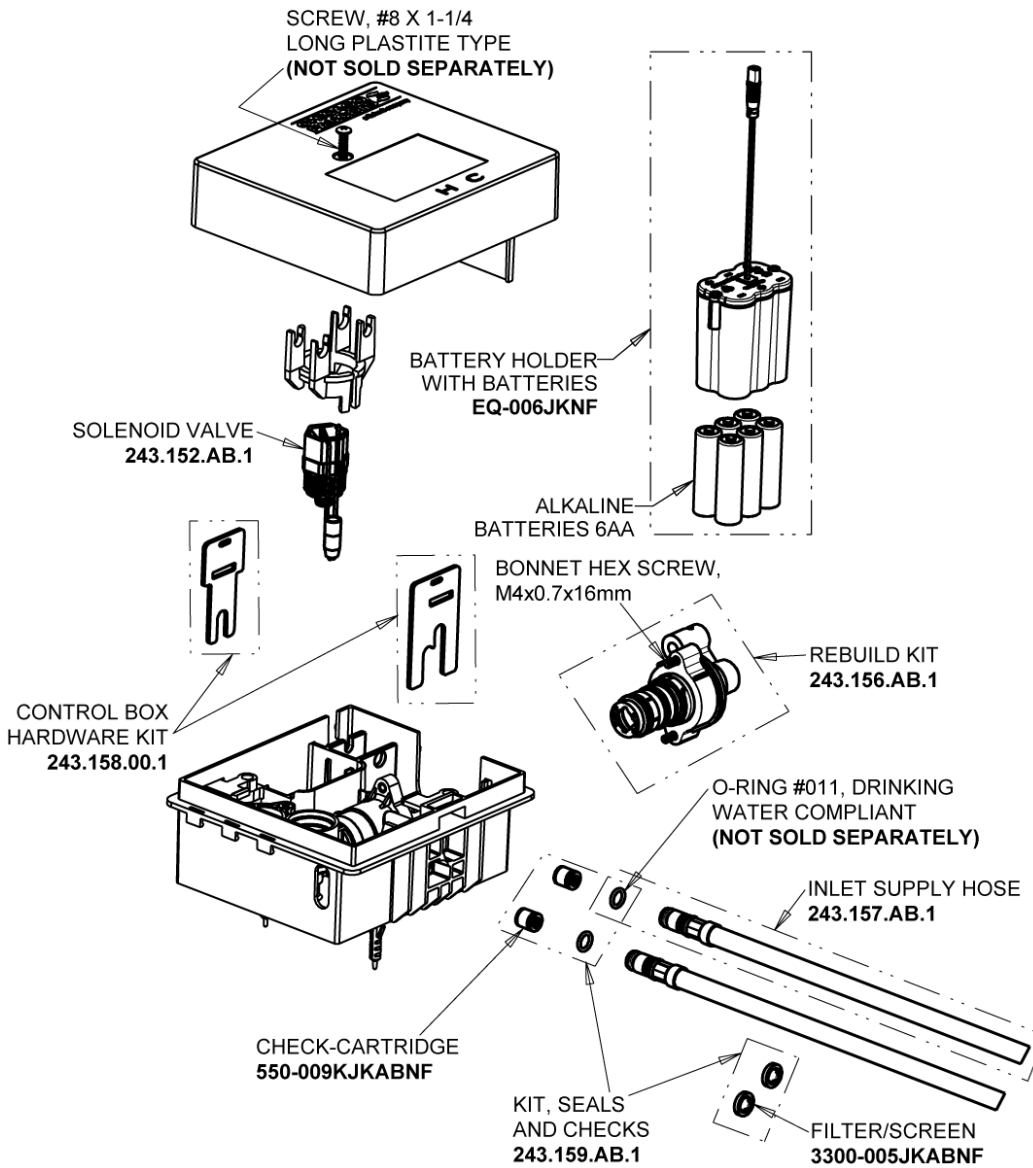

Repair Parts

EQ-D11A-13ABCP

EQ Curved Series Lavatory Sink Faucet with Hands-free Infrared Detection

CHICAGO FAUCETS®

Geberit Group

EQ-13KJKABNF EQ Control Box, Battery, Thermostatic Mixer Base Parts:

Polished Chrome EQ Curved Spout (Die-Cast Zinc), 0.5 GPM EQ-D11A-KJKABCP