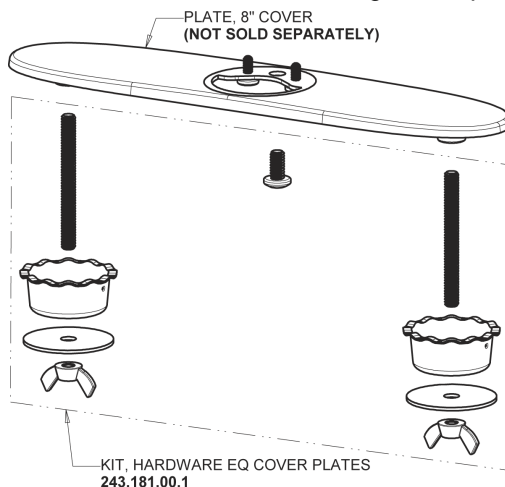

## EQ-C-23KJKABNF EQ Control Box, SSPS, Thermostatic Mixer Base Parts:

## 8" Cover Plate, Polished Chrome, for EQ Curved/High Arc Spouts EQ-A13-KJKCP