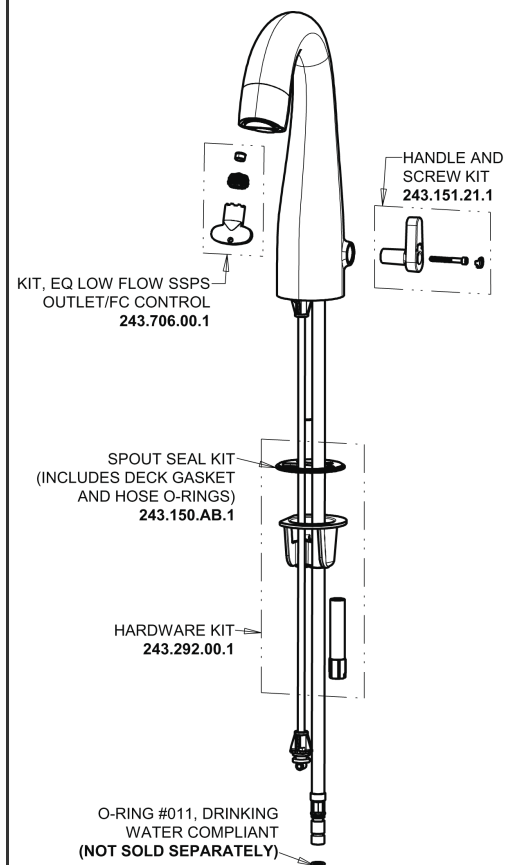

Repair Parts

EQ-C23C-25ABCP

EQ High Arc Series Lavatory Sink Faucet with Hands-free Infrared Detection

a Geberit company

EQ-C-23KJKABNF EQ Control Box, SSPS, Thermostatic Mixer Base Parts:

Polished Chrome EQ High Arc Spout with User Control, 0.35 GPM EQ-C21C-KJKABCP

8" Cover Plate, Polished Chrome, for EQ Curved/High Arc Spouts EQ-A13-KJKCP

For Technical Assistance:

Phone: 800-TEC-TRUE (832-8783)

Email: techsupport.us@chicagofaucets.com

2100 South Clearwater Drive

Des Plaines, IL 60018