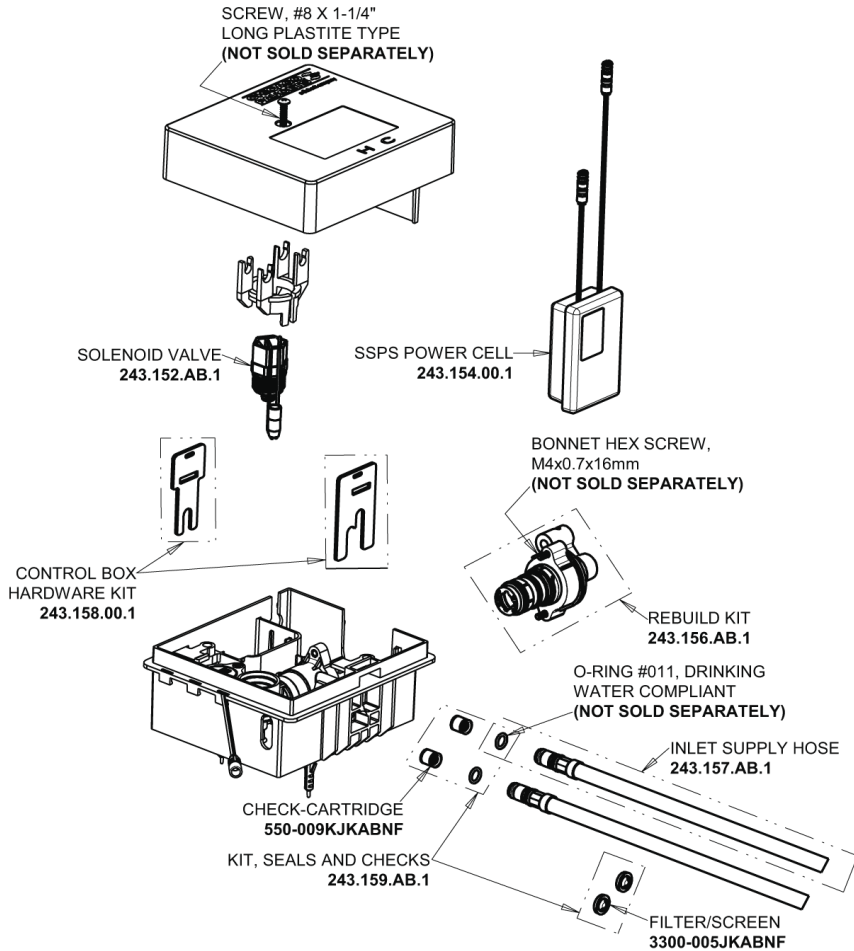

# Repair Parts

EQ-C23C-25ABCP

EQ High Arc Series Lavatory Sink Faucet with Hands-free Infrared Detection

## EQ-C-23KJKABNF EQ Control Box, SSPS, Thermostatic Mixer Base Parts:

## Polished Chrome EQ High Arc Spout with User Control, 0.35 GPM EQ-C21C-KJKABCP

## 8" Cover Plate, Polished Chrome, for EQ Curved/High Arc Spouts EQ-A13-KJKCP