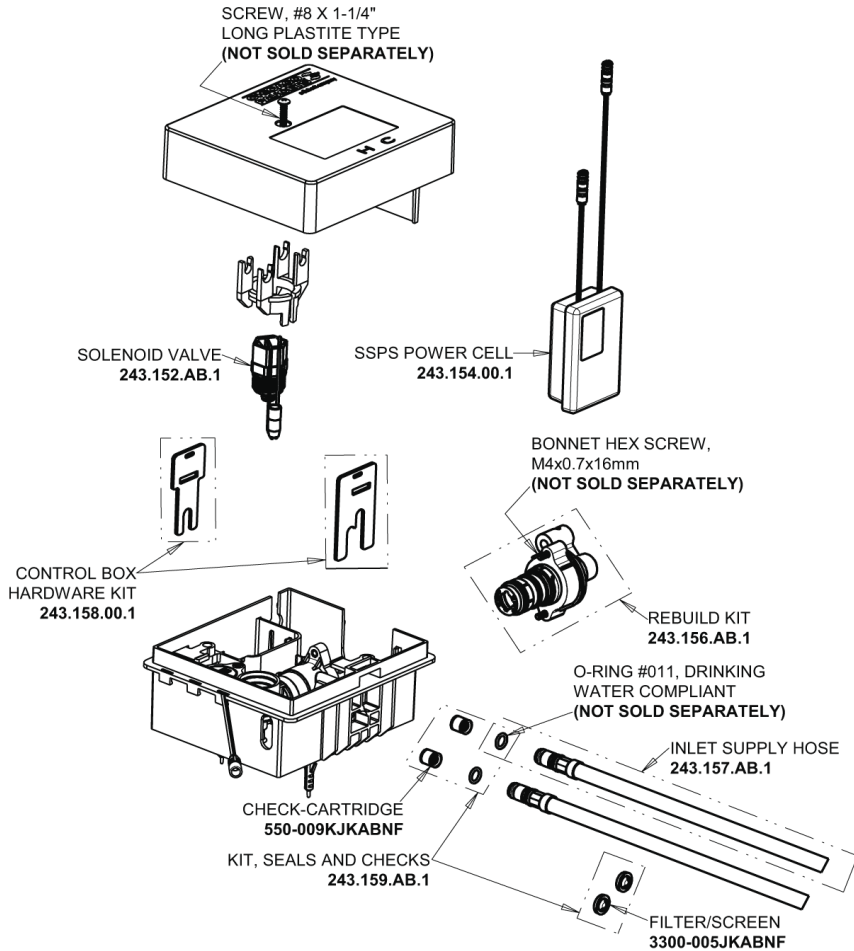

Repair Parts

EQ-C23C-25ABCP

EQ High Arc Series Lavatory Sink Faucet with Hands-free Infrared Detection

a Geberit company

EQ-C-23KJKABNF EQ Control Box, SSPS, Thermostatic Mixer Base Parts:

Polished Chrome EQ High Arc Spout with User Control, 0.35 GPM EQ-C21C-KJKABCP

8" Cover Plate, Polished Chrome, for EQ Curved/High Arc Spouts EQ-A13-KJKCP

For Technical Assistance:

Phone: 800-TEC-TRUE (832-8783)

Email: techsupport.us@chicagofaucets.com

2100 South Clearwater Drive

Des Plaines, IL 60018