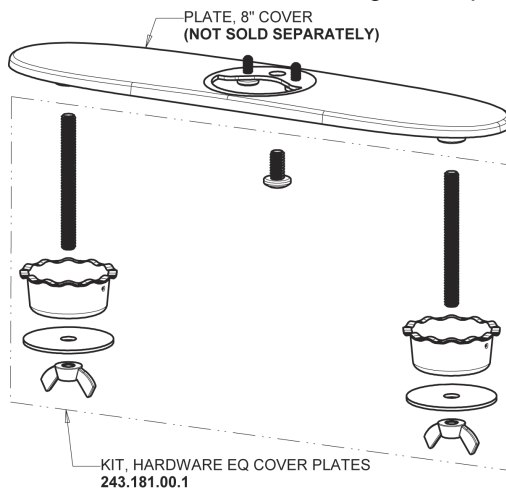

Repair Parts

EQ-C23C-25ABCP

EQ High Arc Series Lavatory Sink Faucet with Hands-free Infrared Detection

a Geberit company

EQ-C-23KJKABNF EQ Control Box, SSPS, Thermostatic Mixer Base Parts:

Polished Chrome EQ High Arc Spout with User Control, 0.35 GPM EQ-C21C-KJKABCP

8" Cover Plate, Polished Chrome, for EQ Curved/High Arc Spouts EQ-A13-KJKCP

For Technical Assistance:

Phone: 800-TEC-TRUE (832-8783)

Email: techsupport.us@chicagofaucets.com

2100 South Clearwater Drive

Des Plaines, IL 60018