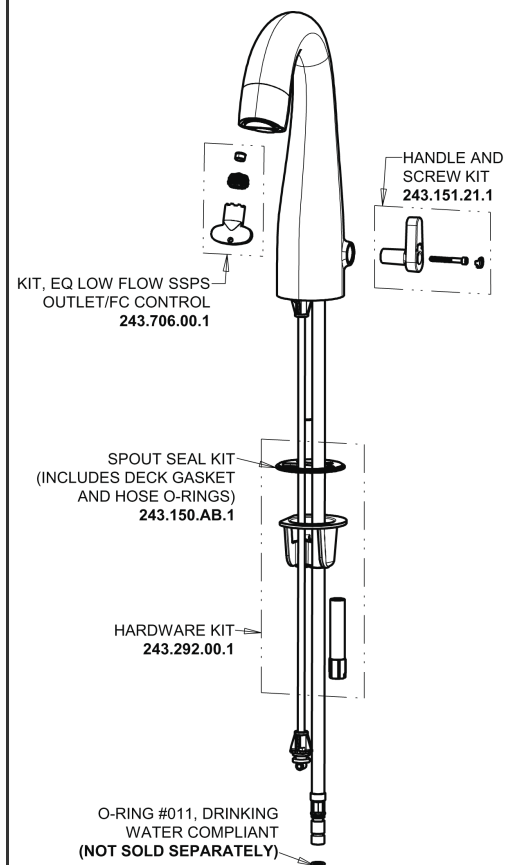

# Repair Parts

EQ-C23C-25ABCP

EQ High Arc Series Lavatory Sink Faucet with Hands-free Infrared Detection

## EQ-C-23KJKABNF EQ Control Box, SSPS, Thermostatic Mixer Base Parts:

## Polished Chrome EQ High Arc Spout with User Control, 0.35 GPM EQ-C21C-KJKABCP

## 8" Cover Plate, Polished Chrome, for EQ Curved/High Arc Spouts EQ-A13-KJKCP