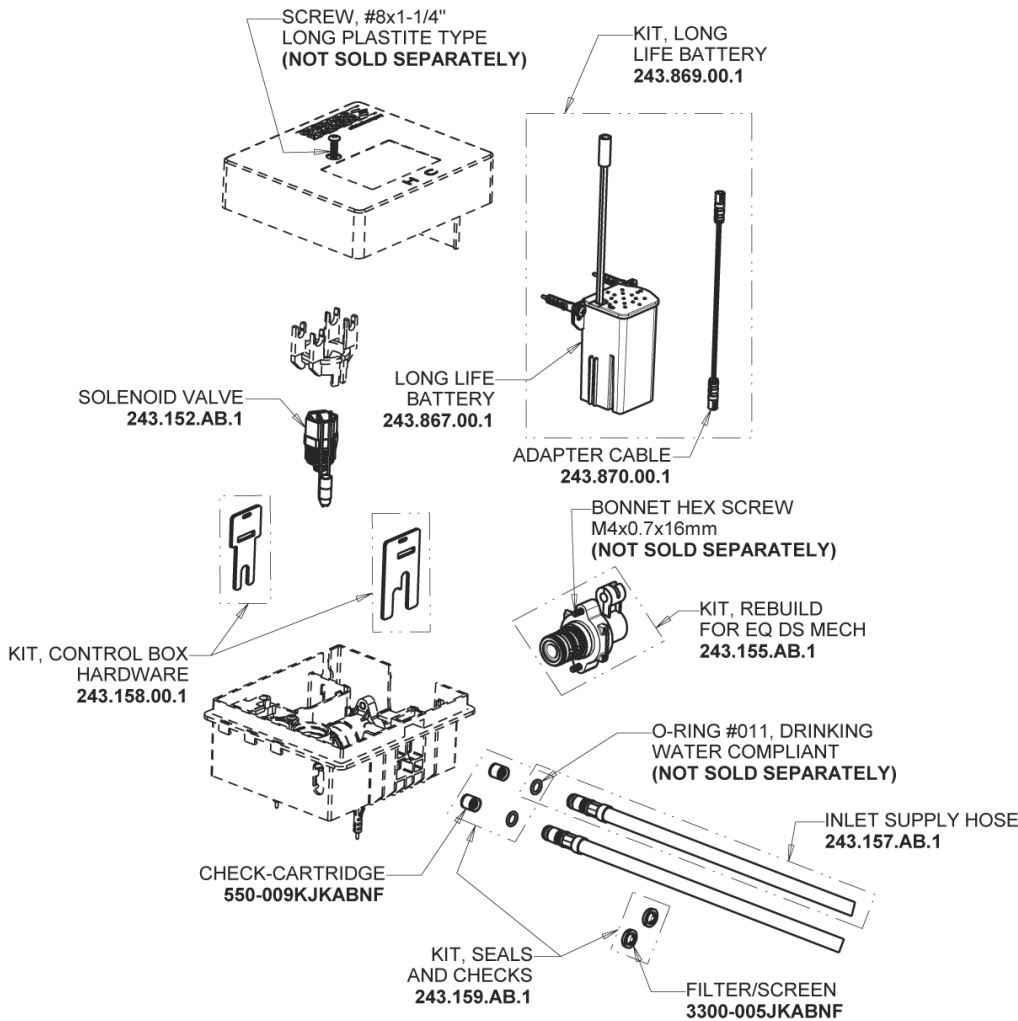

Repair Parts

EQ-C23A-65ABBN

EQ High Arc Series Lavatory Sink Faucet with Hands-free Infrared Detection

CHICAGO FAUCETS

a Geberit company

EQ-62KJKABNF EQ Control Box, Long Life Battery, Mechanical Mixer Base Parts:

Brushed Nickel EQ High Arc Spout with User Control, 0.5 GPM EQ-C21A-KJKABBN

8" Cover Plate, Brushed Nickel, for EQ Curved/High Arc Spouts EQ-A13-KJKBN

For Technical Assistance:

Phone: 800-TEC-TRUE (832-8783)