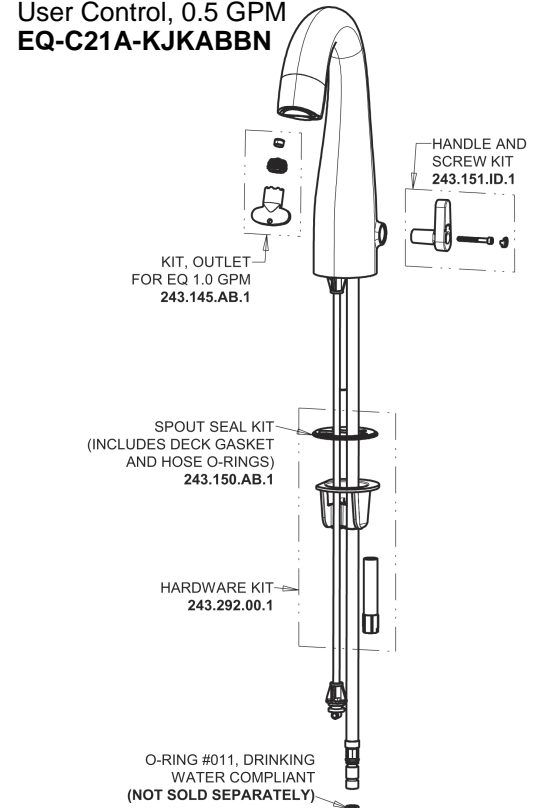

Repair Parts

EQ-C23A-65ABBN

EQ High Arc Series Lavatory Sink Faucet with Hands-free Infrared Detection

CHICAGO FAUCETS

a Geberit company

EQ-62KJKABNF EQ Control Box, Long Life Battery, Mechanical Mixer Base Parts:

Brushed Nickel EQ High Arc Spout with User Control, 0.5 GPM EQ-C21A-KJKABBN

8" Cover Plate, Brushed Nickel, for EQ Curved/High Arc Spouts EQ-A13-KJKBN

For Technical Assistance:

Phone: 800-TEC-TRUE (832-8783)