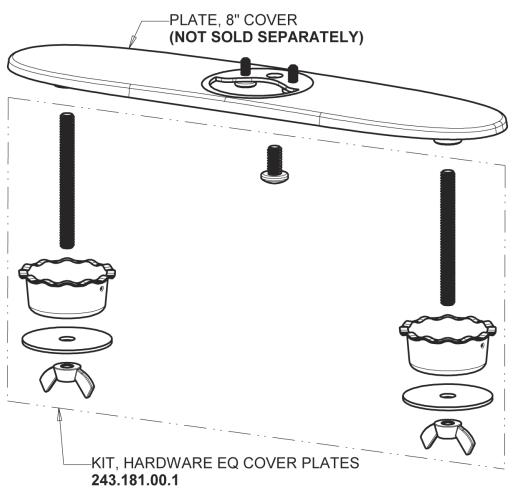

Repair Parts

EQ-C23A-65ABBN

EQ High Arc Series Lavatory Sink Faucet with Hands-free Infrared Detection

CHICAGO FAUCETS

a Geberit company

EQ-62KJKABNF EQ Control Box, Long Life Battery, Mechanical Mixer Base Parts:

Brushed Nickel EQ High Arc Spout with User Control, 0.5 GPM EQ-C21A-KJKABBN

8" Cover Plate, Brushed Nickel, for EQ Curved/High Arc Spouts EQ-A13-KJKBN

For Technical Assistance:

Phone: 800-TEC-TRUE (832-8783)