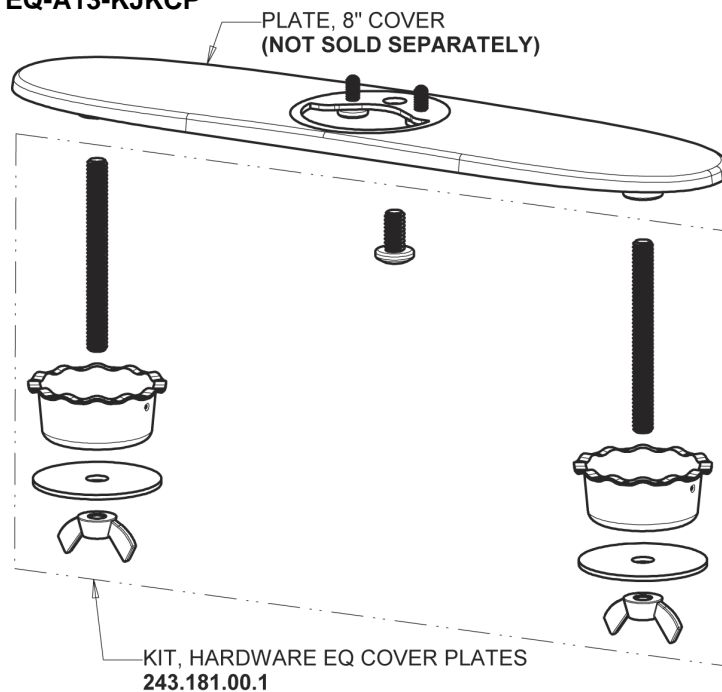

Repair Parts

EQ-C23A-55ABCP

EQ High Arc Series Lavatory Sink Faucet with Hands-free Infrared Detection

CHICAGO FAUCETS®

Geberit Group

Polished Chrome EQ High Arc Spout with User Control, 0.5 GPM

EQ-C21A-KJKABCP

EQ Brownout Protector (Accessory Only)
EQ-012JKNF

8" Cover Plate, Polished Chrome, for EQ Curved/High Arc Spouts

EQ-A13-KJKCP

For Technical Assistance:

Phone: 800-TEC-TRUE (832-8783)

Email: techsupport.us@chicagofaucets.com