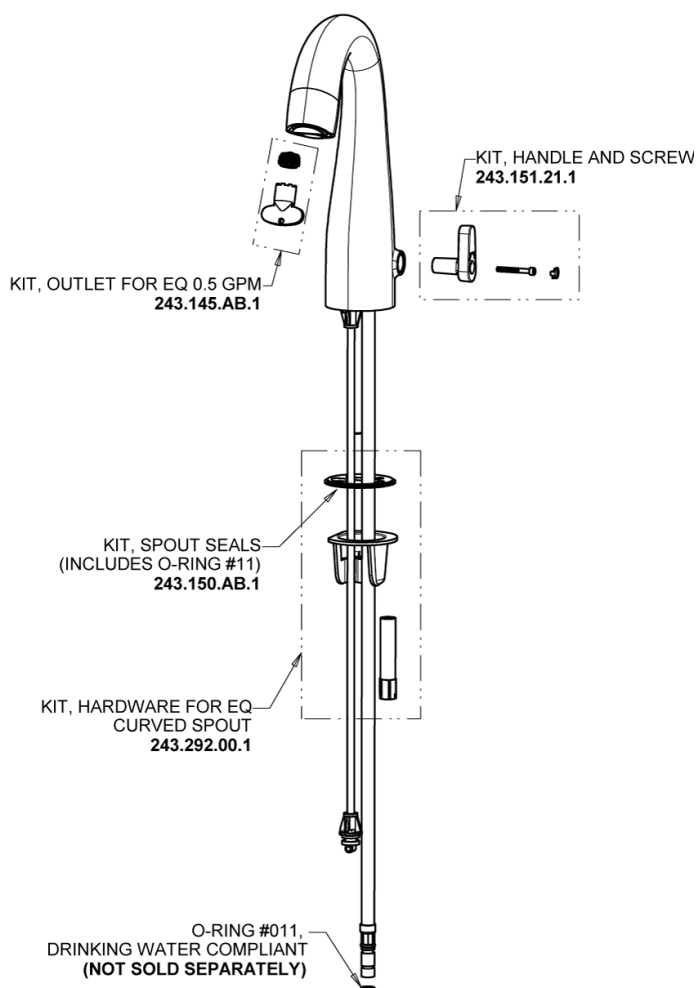

Repair Parts

EQ-C23A-55ABCP

EQ High Arc Series Lavatory Sink Faucet with Hands-free Infrared Detection

CHICAGO FAUCETS®

Geberit Group

Polished Chrome EQ High Arc Spout with User Control, 0.5 GPM

EQ-C21A-KJKABCP

EQ Brownout Protector (Accessory Only)
EQ-012JKNF

8" Cover Plate, Polished Chrome, for EQ Curved/High Arc Spouts

EQ-A13-KJKCP

For Technical Assistance:

Phone: 800-TEC-TRUE (832-8783)

Email: techsupport.us@chicagofaucets.com

2100 South Clearwater Drive

Des Plaines, IL 60018

Phone: 847-803-5000

chicagofaucets.com

Repair Parts

EQ-C23A-55ABCP

EQ High Arc Series Lavatory Sink Faucet with Hands-free Infrared Detection

CHICAGO FAUCETS®