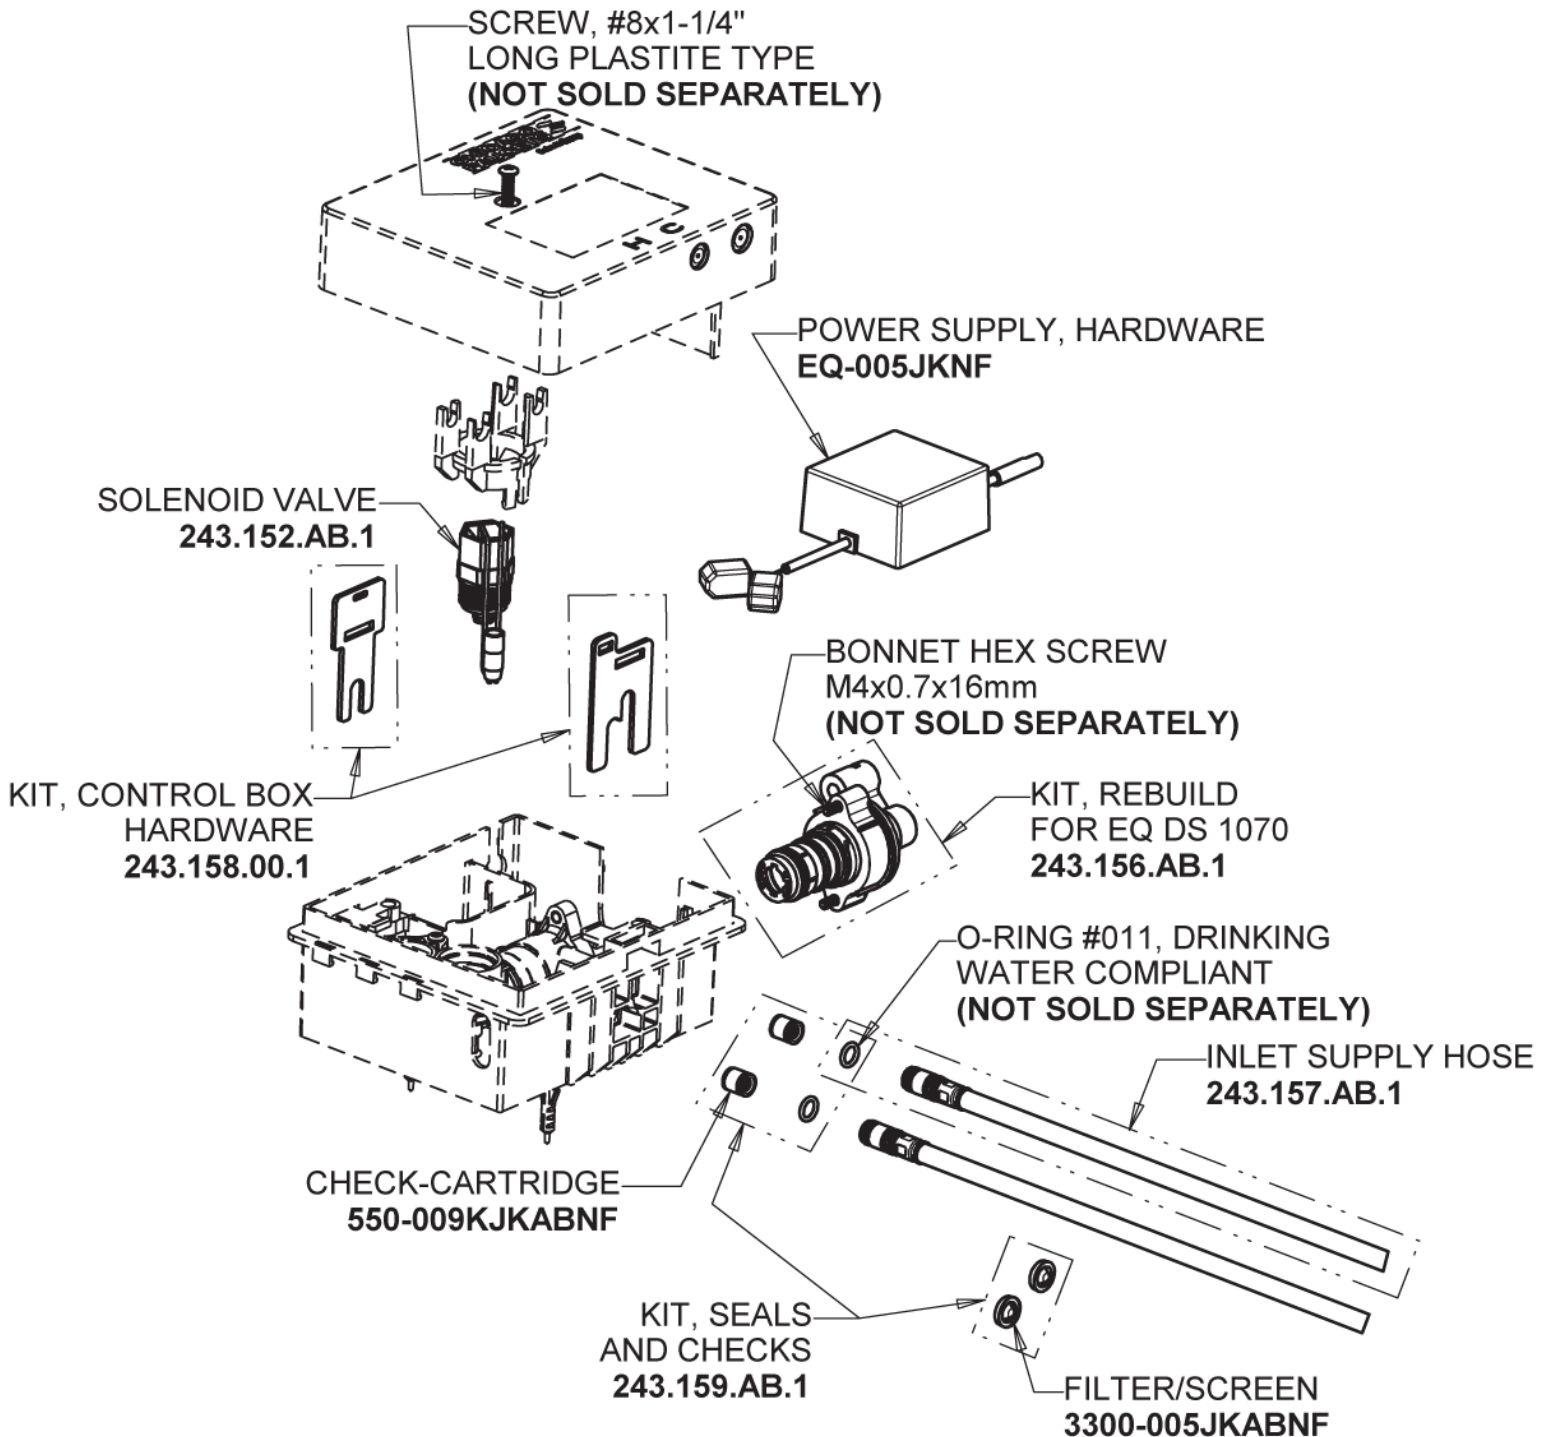

Repair Parts

EQ-C23A-55ABCP

EQ High Arc Series Lavatory Sink Faucet with Hands-free Infrared Detection

CHICAGO FAUCETS®

Geberit Group

Polished Chrome EQ High Arc Spout with User Control, 0.5 GPM

EQ-C21A-KJKABCP

EQ Brownout Protector (Accessory Only)
EQ-012JKNF

8" Cover Plate, Polished Chrome, for EQ Curved/High Arc Spouts

EQ-A13-KJKCP

For Technical Assistance:

Phone: 800-TEC-TRUE (832-8783)

Email: techsupport.us@chicagofaucets.com

2100 South Clearwater Drive

Des Plaines, IL 60018

Phone: 847-803-5000

chicagofaucets.com

Repair Parts

EQ-C23A-55ABCP

EQ High Arc Series Lavatory Sink Faucet with Hands-free Infrared Detection

CHICAGO FAUCETS®

Geberit Group

EQ-53KJKABNF EQ Control Box, AC Hard-wired, Thermostatic Mixer

Base Parts:

For Technical Assistance:

Phone: 800-TEC-TRUE (832-8783)

Email: techsupport.us@chicagofaucets.com

2100 South Clearwater Drive