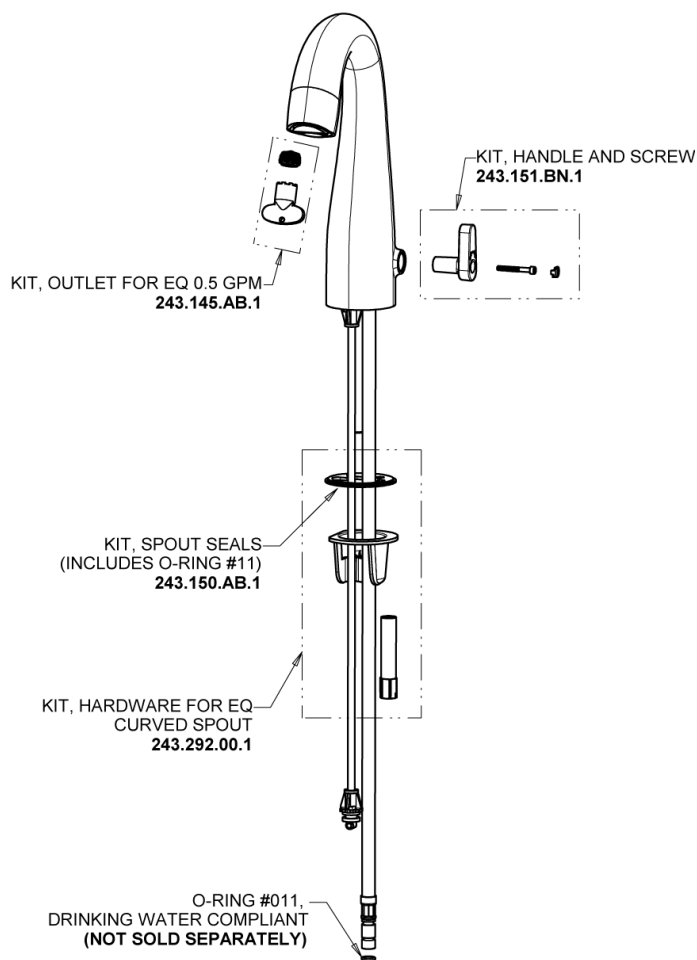

# Repair Parts

EQ-C23A-55ABBN

EQ High Arc Series Lavatory Sink Faucet with Hands-free Infrared Detection

# CHICAGO FAUCETS®

Geberit Group

Brushed Nickel EQ High Arc Spout with User Control, 0.5 GPM  
EQ-C21A-KJKABBN

EQ Brownout Protector (Accessory Only)  
EQ-012JKNF

8" Cover Plate, Brushed Nickel, for EQ Curved/High Arc Spouts  
EQ-A13-KJKBN