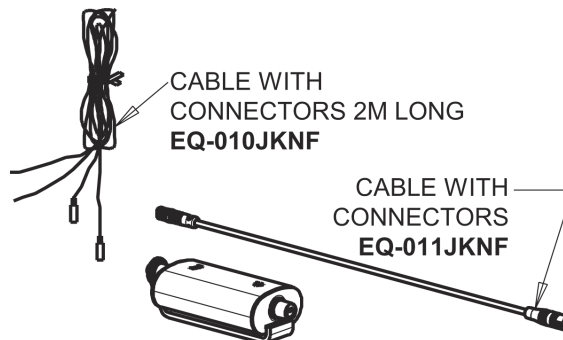

# Repair Parts

EQ-C23A-55ABBN

EQ High Arc Series Lavatory Sink Faucet with Hands-free Infrared Detection

# CHICAGO FAUCETS®

Geberit Group

Brushed Nickel EQ High Arc Spout with User Control, 0.5 GPM  
EQ-C21A-KJKABBN

EQ Brownout Protector (Accessory Only)  
EQ-012JKNF

8" Cover Plate, Brushed Nickel, for EQ Curved/High Arc Spouts  
EQ-A13-KJKBN