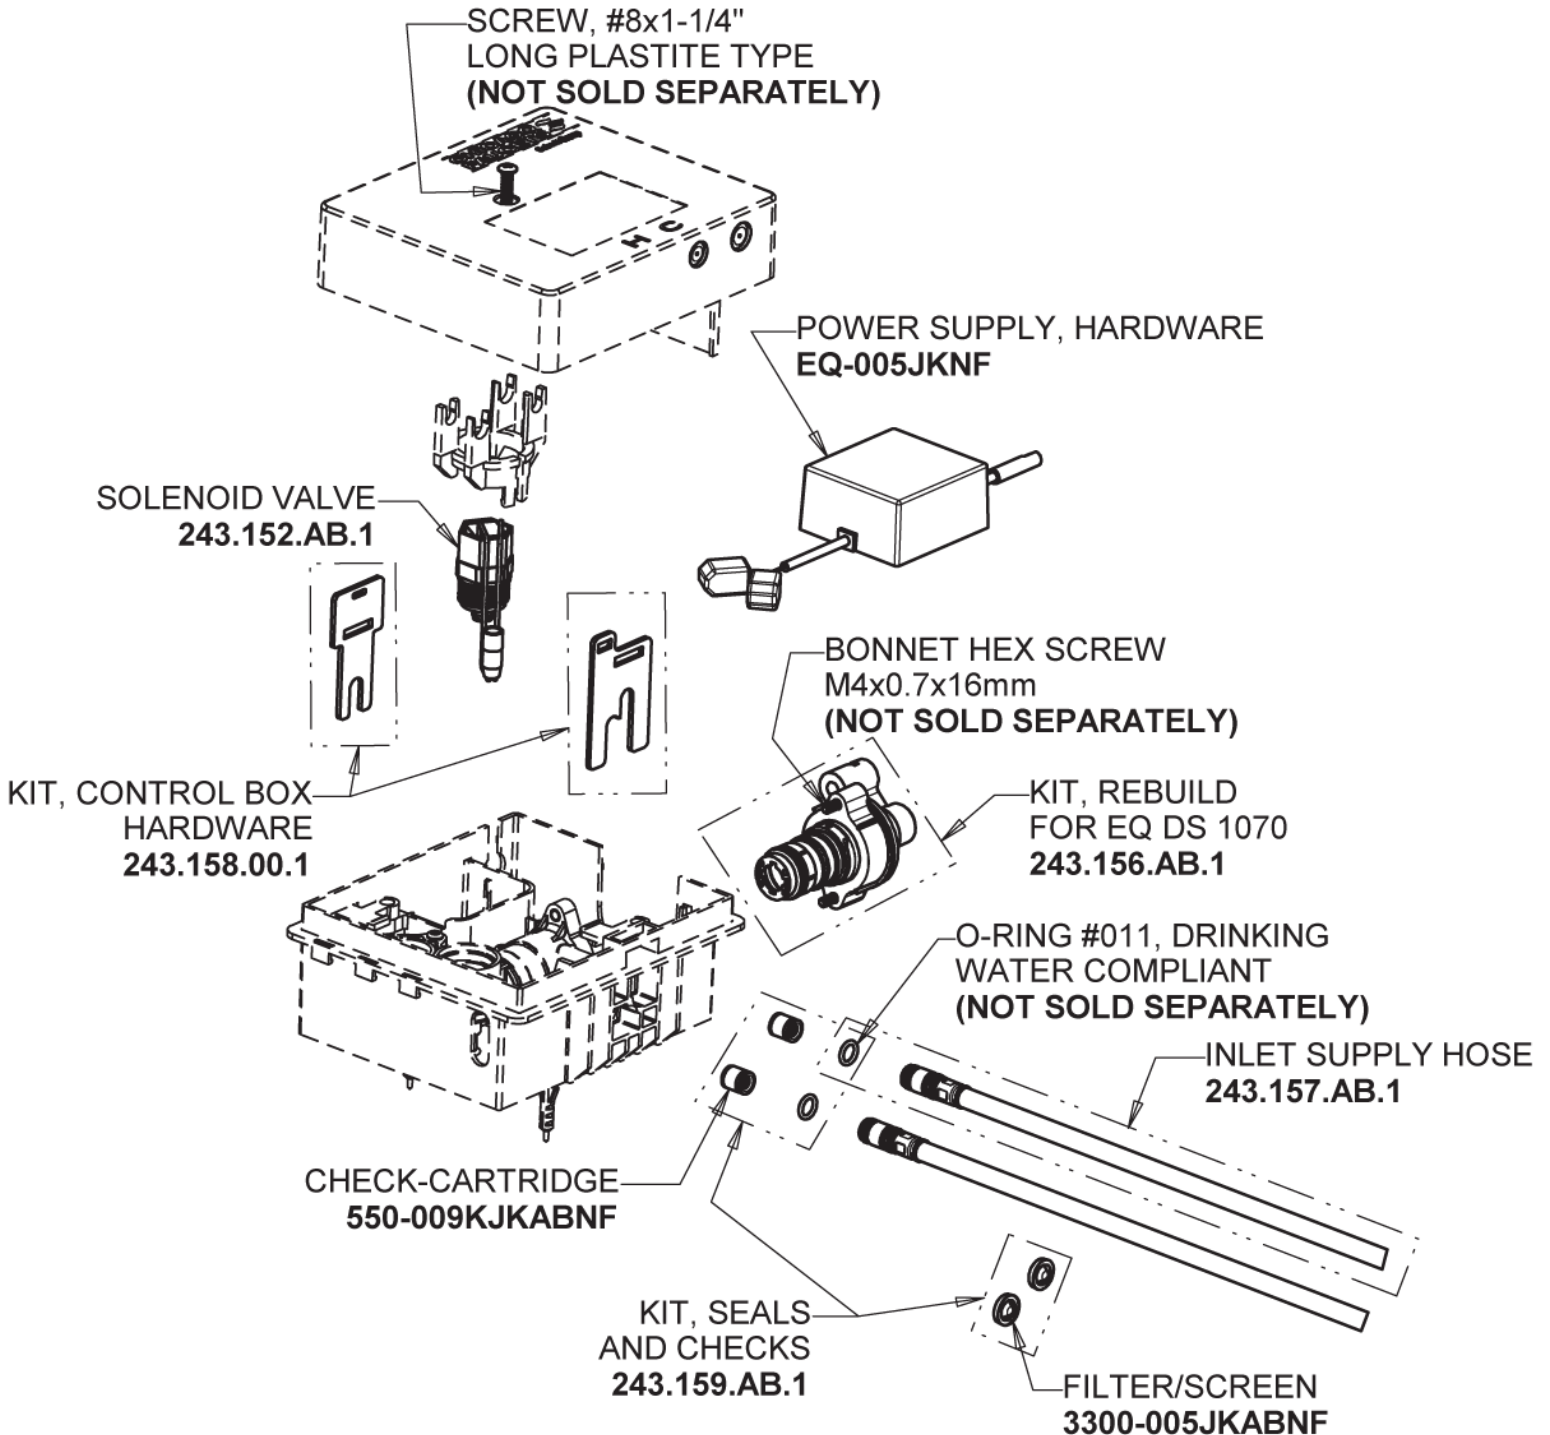

Repair Parts

EQ-C23A-55ABBN

EQ High Arc Series Lavatory Sink Faucet with Hands-free Infrared Detection

CHICAGO FAUCETS®

Geberit Group

EQ-53KJKABNF EQ Control Box, AC Hard-wired, Thermostatic Mixer

Base Parts:

For Technical Assistance:

Phone: 800-TEC-TRUE (832-8783)

Email: techsupport.us@chicagofaucets.com

2100 South Clearwater Drive

Des Plaines, IL 60018

Phone: 847-803-5000

chicagofaucets.com