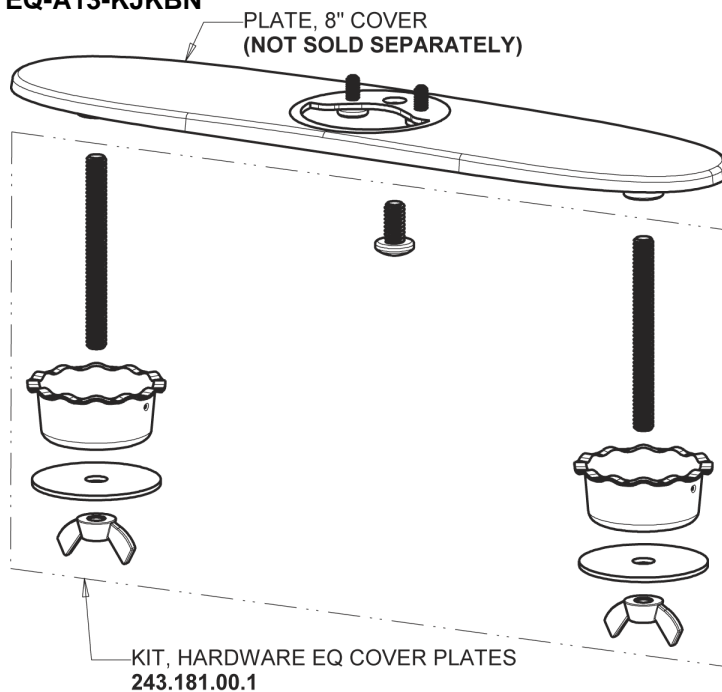

# CHICAGO FAUCETS®

Geberit Group

Brushed Nickel EQ High Arc Spout with User Control, 0.5 GPM  
EQ-C21A-KJKABBN

EQ Brownout Protector (Accessory Only)  
EQ-012JKNF

8" Cover Plate, Brushed Nickel, for EQ Curved/High Arc Spouts  
EQ-A13-KJKBN