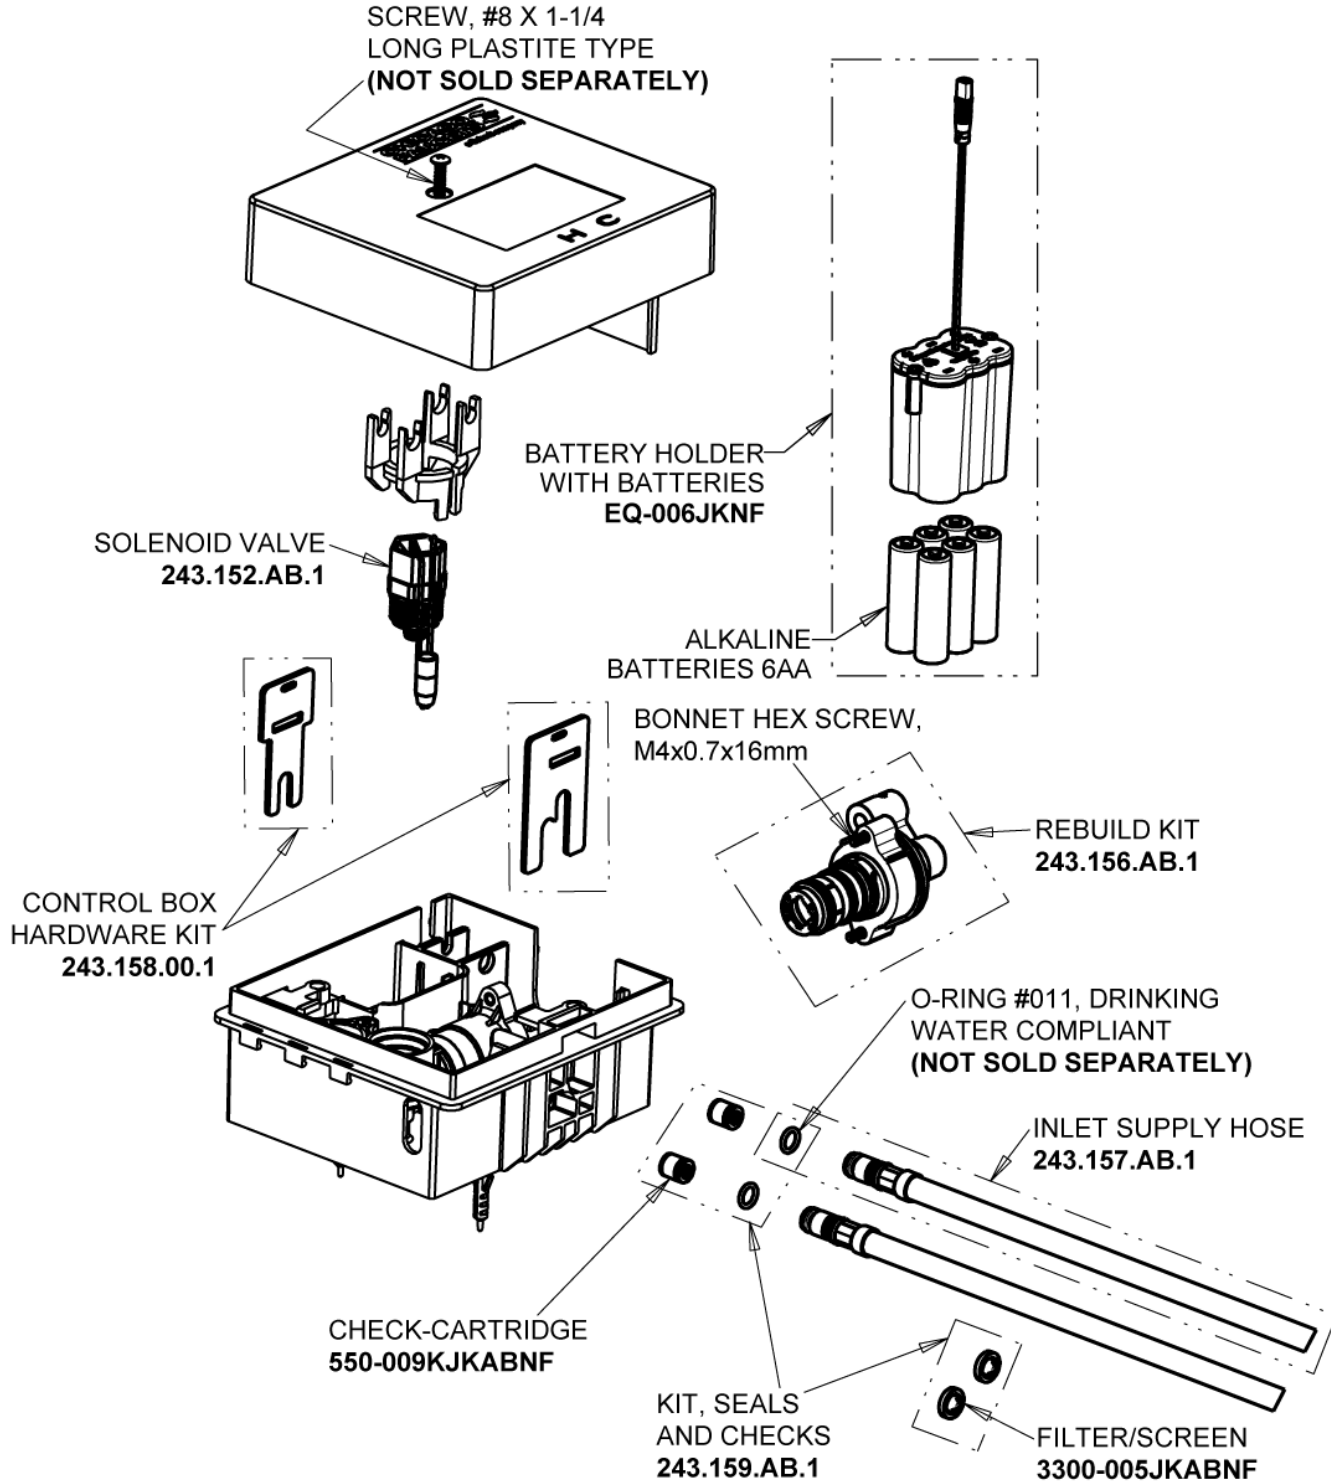

Repair Parts

EQ-C23A-15ABCP

EQ High Arc Series Lavatory Sink Faucet with Hands-free Infrared Detection

CHICAGO FAUCETS®

Geberit Group

EQ-13KJKABNF EQ Control Box, Battery, Thermostatic Mixer

Base Parts:

For Technical Assistance:

Phone: 800-TEC-TRUE (832-8783)

Email: techsupport.us@chicagofaucets.com

2100 South Clearwater Drive

Des Plaines, IL 60018

Phone: 847-803-5000

chicagofaucets.com