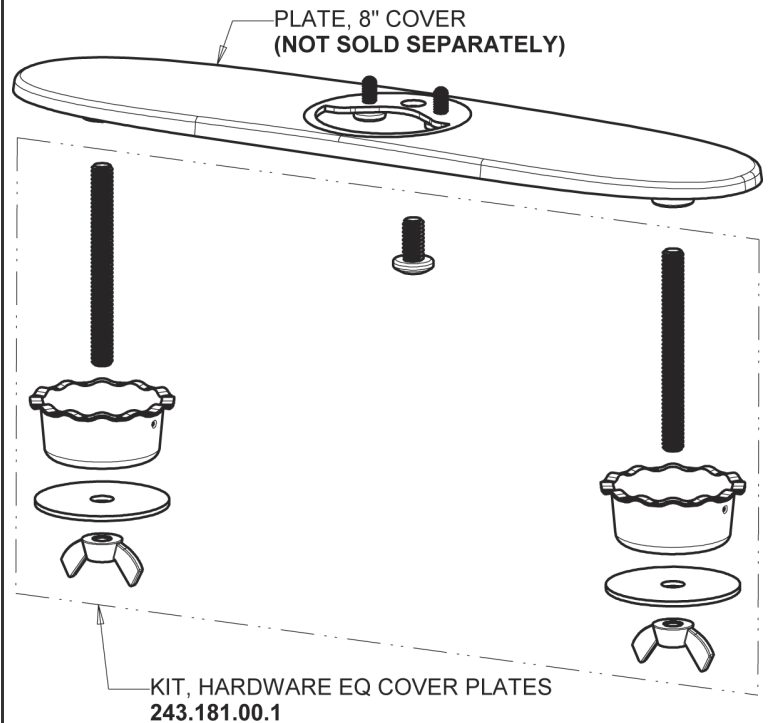

Repair Parts

EQ-C23A-15ABCP

EQ High Arc Series Lavatory Sink Faucet with Hands-free Infrared Detection

CHICAGO FAUCETS®

Geberit Group

Polished Chrome EQ High Arc Spout with User Control, 0.5 GPM
EQ-C21A-KJKABCP

8" Cover Plate, Polished Chrome, for EQ Curved/High Arc Spouts
EQ-A13-KJKCP

For Technical Assistance:

Phone: 800-TEC-TRUE (832-8783)

Email: techsupport.us@chicagofaucets.com

2100 South Clearwater Drive

Des Plaines, IL 60018