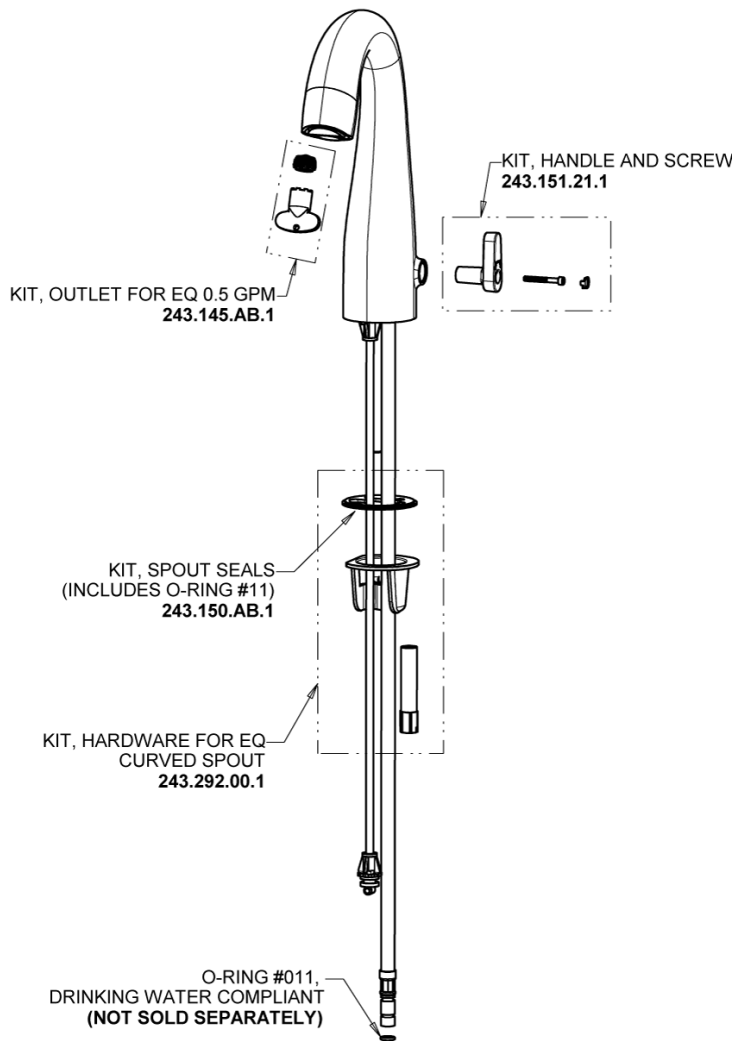

Repair Parts

EQ-C23A-15ABCP

EQ High Arc Series Lavatory Sink Faucet with Hands-free Infrared Detection

CHICAGO FAUCETS®

Geberit Group

Polished Chrome EQ High Arc Spout with User Control, 0.5 GPM
EQ-C21A-KJKABCP

8" Cover Plate, Polished Chrome, for EQ Curved/High Arc Spouts
EQ-A13-KJKCP

For Technical Assistance:

Phone: 800-TEC-TRUE (832-8783)

Email: techsupport.us@chicagofaucets.com

2100 South Clearwater Drive

Des Plaines, IL 60018

Phone: 847-803-5000

chicagofaucets.com

Repair Parts

EQ-C23A-15ABCP

EQ High Arc Series Lavatory Sink Faucet with Hands-free Infrared Detection

CHICAGO FAUCETS®

Geberit Group

EQ-13KJKABNF EQ Control Box, Battery, Thermostatic Mixer