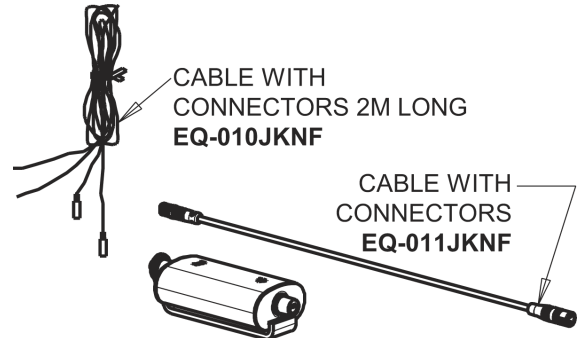

# Repair Parts

EQ-C22A-35ABCP

EQ High Arc Series Lavatory Sink Faucet with Hands-free Infrared Detection

# CHICAGO FAUCETS®

Geberit Group

Polished Chrome EQ High Arc Spout with User Control, 0.5 GPM  
EQ-C21A-KJKABCP

EQ Brownout Protector (Accessory Only)  
EQ-012JKNF

4" Cover Plate, Polished Chrome, for EQ Curved/High Arc Spouts  
EQ-A12-KJKCP