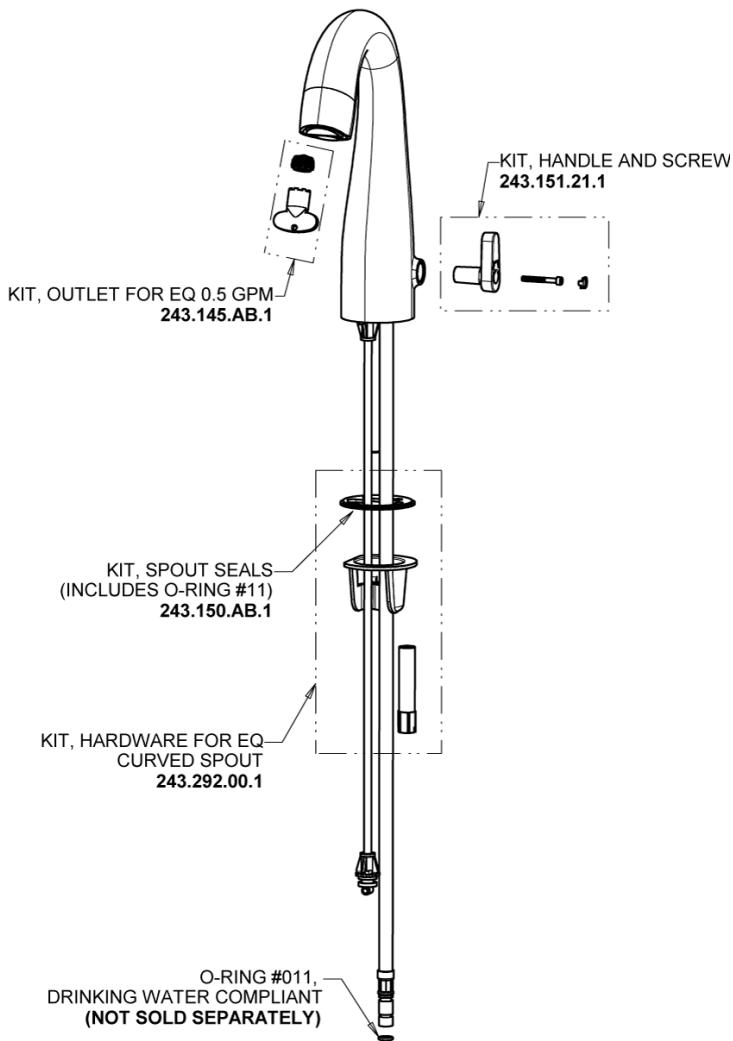

# Repair Parts

EQ-C22A-35ABCP

EQ High Arc Series Lavatory Sink Faucet with Hands-free Infrared Detection

# CHICAGO FAUCETS®

Geberit Group

Polished Chrome EQ High Arc Spout with User Control, 0.5 GPM  
EQ-C21A-KJKABCP

EQ Brownout Protector (Accessory Only)  
EQ-012JKNF

4" Cover Plate, Polished Chrome, for EQ Curved/High Arc Spouts  
EQ-A12-KJKCP