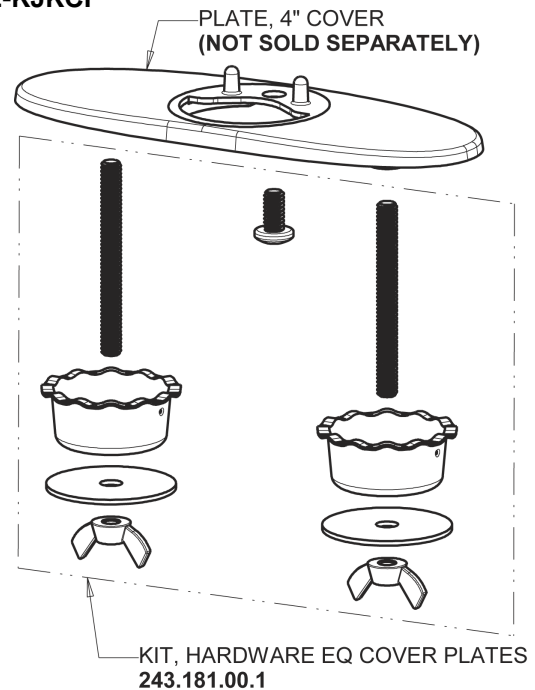

# Repair Parts

EQ-C22A-35ABCP

EQ High Arc Series Lavatory Sink Faucet with Hands-free Infrared Detection

# CHICAGO FAUCETS®

Geberit Group

Polished Chrome EQ High Arc Spout with User Control, 0.5 GPM  
EQ-C21A-KJKABCP

EQ Brownout Protector (Accessory Only)  
EQ-012JKNF

4" Cover Plate, Polished Chrome, for EQ Curved/High Arc Spouts  
EQ-A12-KJKCP