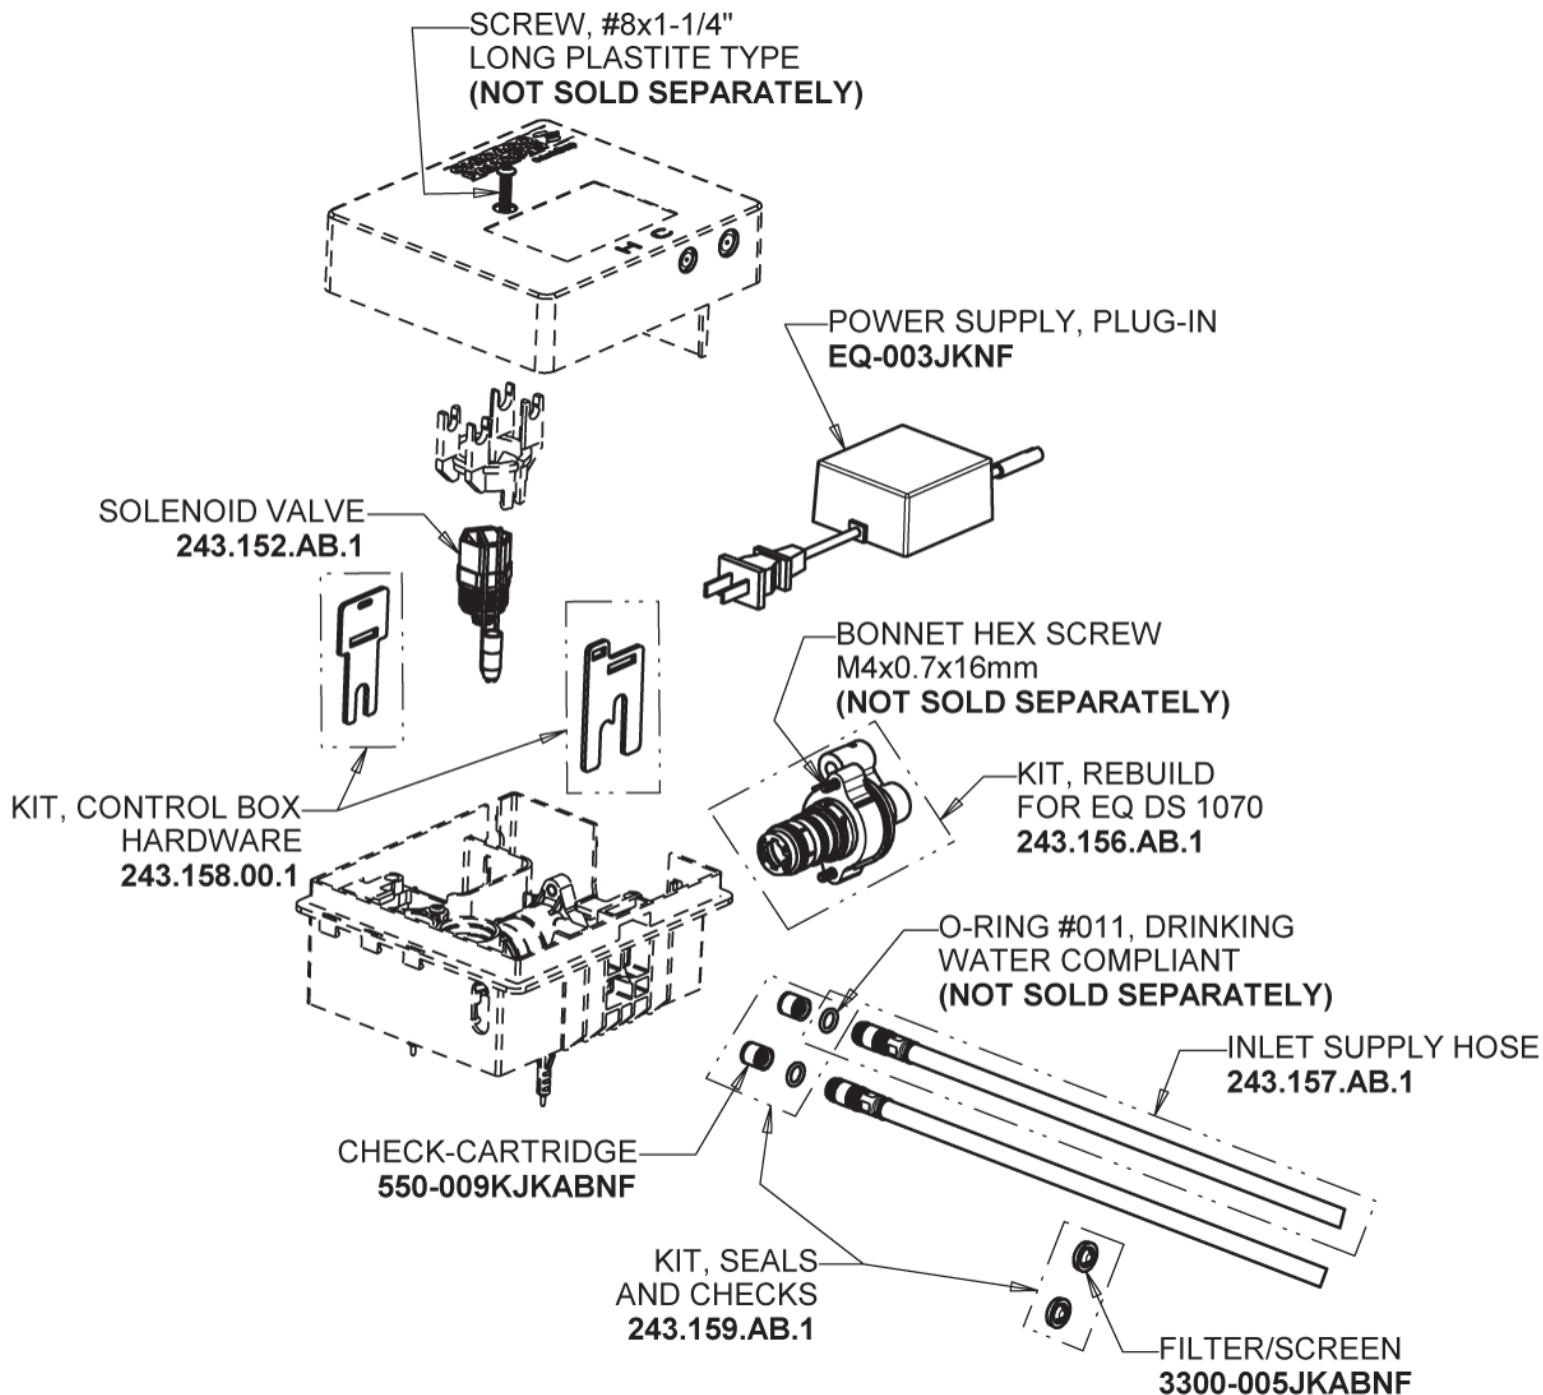

# Repair Parts

EQ-C22A-35ABCP

EQ High Arc Series Lavatory Sink Faucet with Hands-free Infrared Detection

# CHICAGO FAUCETS®

Geberit Group

EQ-33KJKABNF EQ Control Box, AC Plug-in, Thermostatic Mixer

## Base Parts: