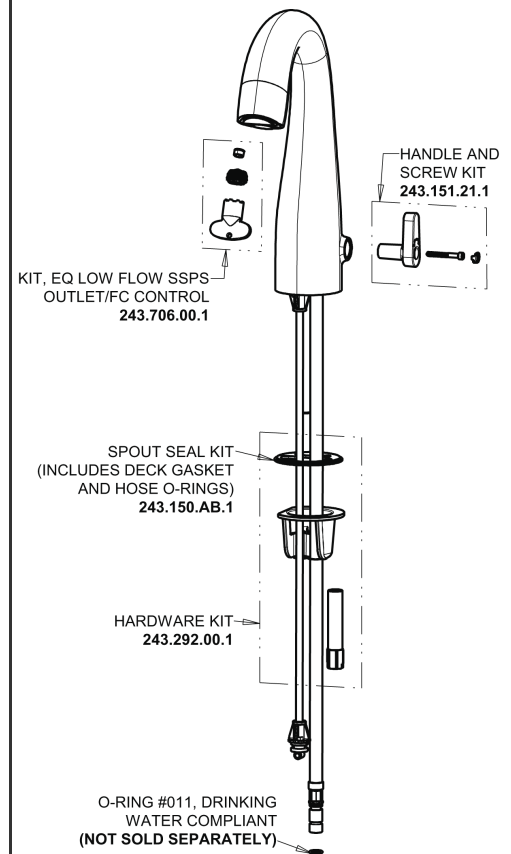

# Repair Parts

EQ-C21C-25ABCP

EQ High Arc Series Lavatory Sink Faucet with Hands-free Infrared Detection

**CHICAGO  
FAUCETS**

a Geberit company

## EQ-C-23KJKABNF EQ Control Box, SSPS, Thermostatic Mixer Base Parts:

## Polished Chrome EQ High Arc Spout with User Control, 0.35 GPM EQ-C21C-KJKABCP