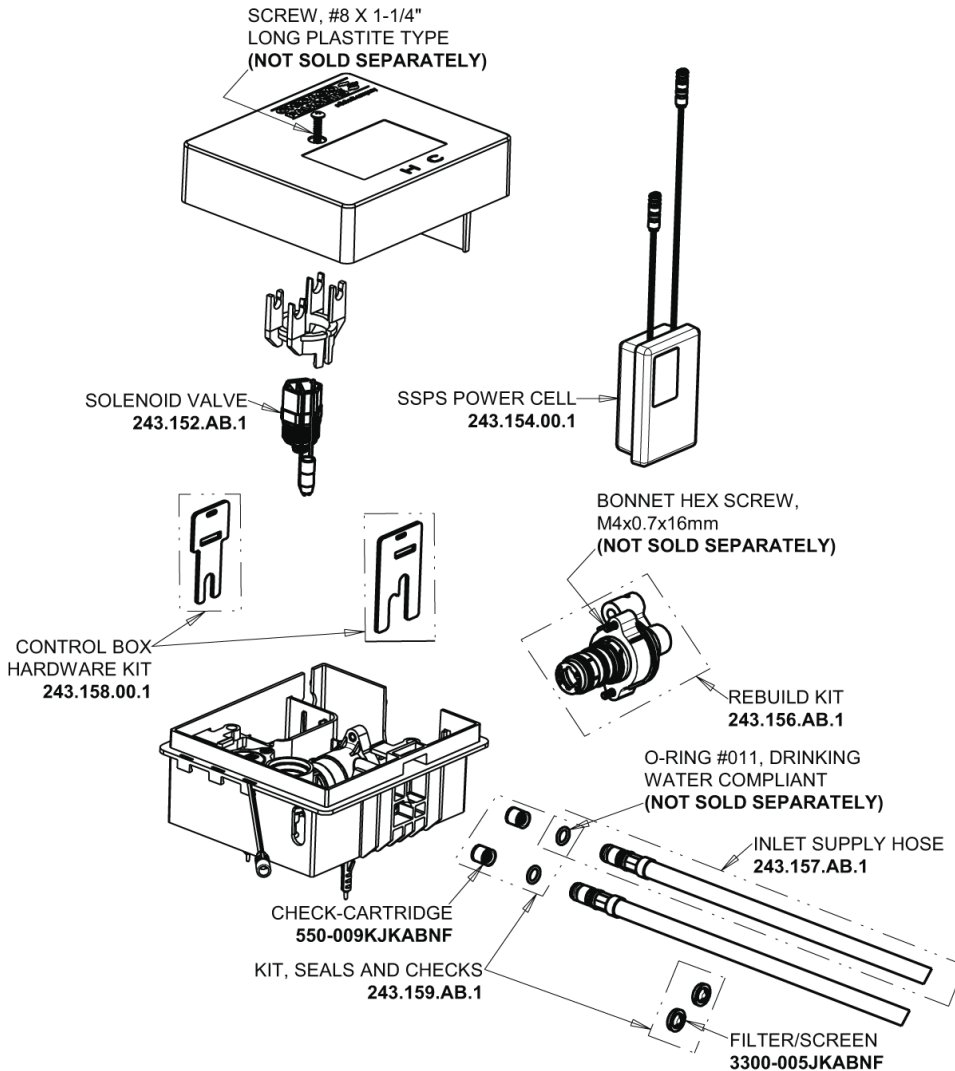

# Repair Parts

EQ-C21C-25ABCP

EQ High Arc Series Lavatory Sink Faucet with Hands-free Infrared Detection

**CHICAGO  
FAUCETS**

a Geberit company

## EQ-C-23KJKABNF EQ Control Box, SSPS, Thermostatic Mixer Base Parts:

## Polished Chrome EQ High Arc Spout with User Control, 0.35 GPM EQ-C21C-KJKABCP