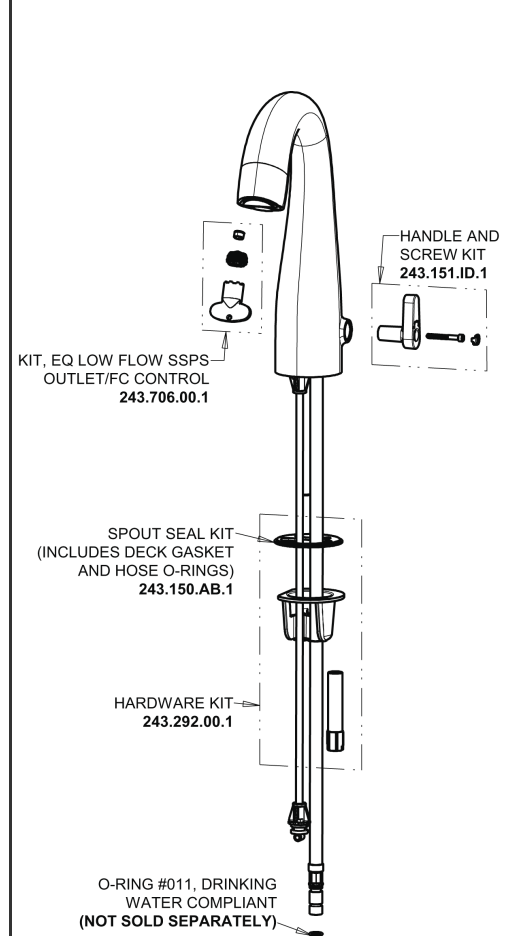

Repair Parts

EQ-C21C-25ABBN

EQ High Arc Series Lavatory Sink Faucet with Hands-free Infrared Detection

CHICAGO FAUCETS®

Geberit Group

EQ-C-23KJKABNF EQ Control Box, SSPS, Thermostatic Mixer Base Parts:

Brushed Nickel EQ High Arc Spout with User Control, 0.35 GPM EQ-C21C-KJKABBN