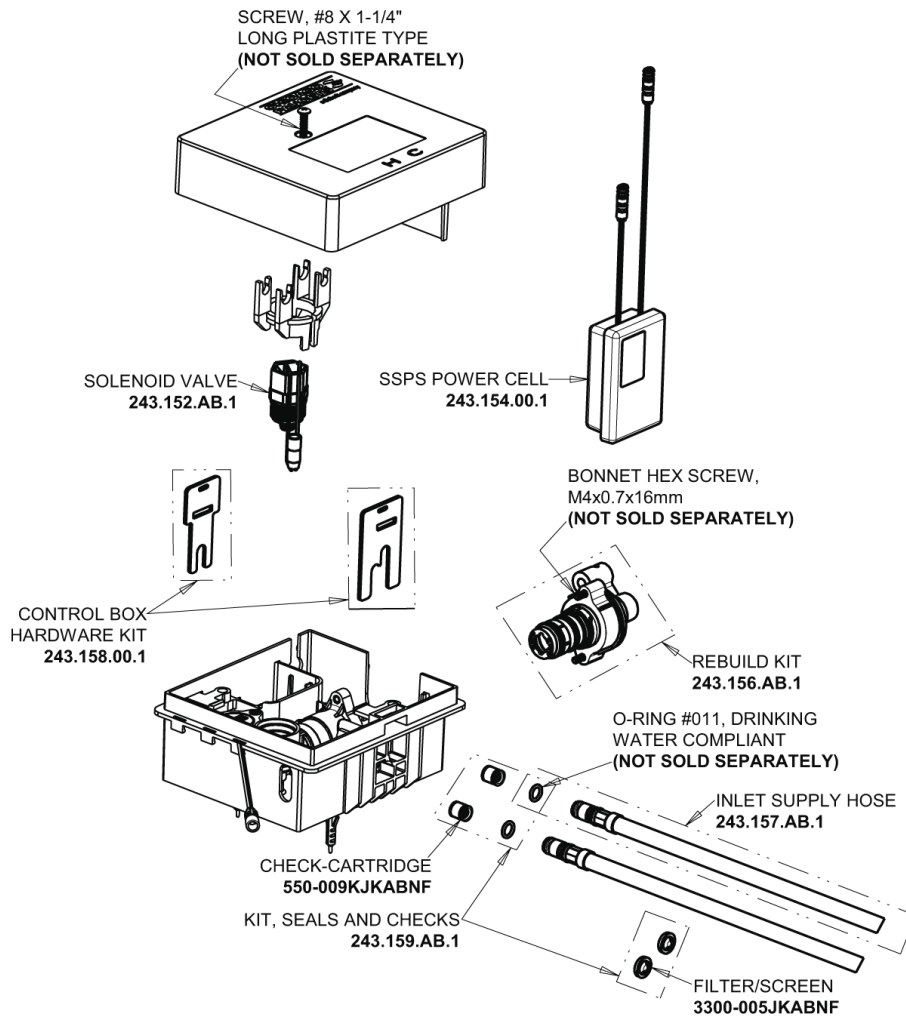

Repair Parts

EQ-C21C-25ABBN

EQ High Arc Series Lavatory Sink Faucet with Hands-free Infrared Detection

CHICAGO FAUCETS®

Geberit Group

EQ-C-23KJKABNF EQ Control Box, SSPS, Thermostatic Mixer Base Parts:

Brushed Nickel EQ High Arc Spout with User Control, 0.35 GPM EQ-C21C-KJKABBN