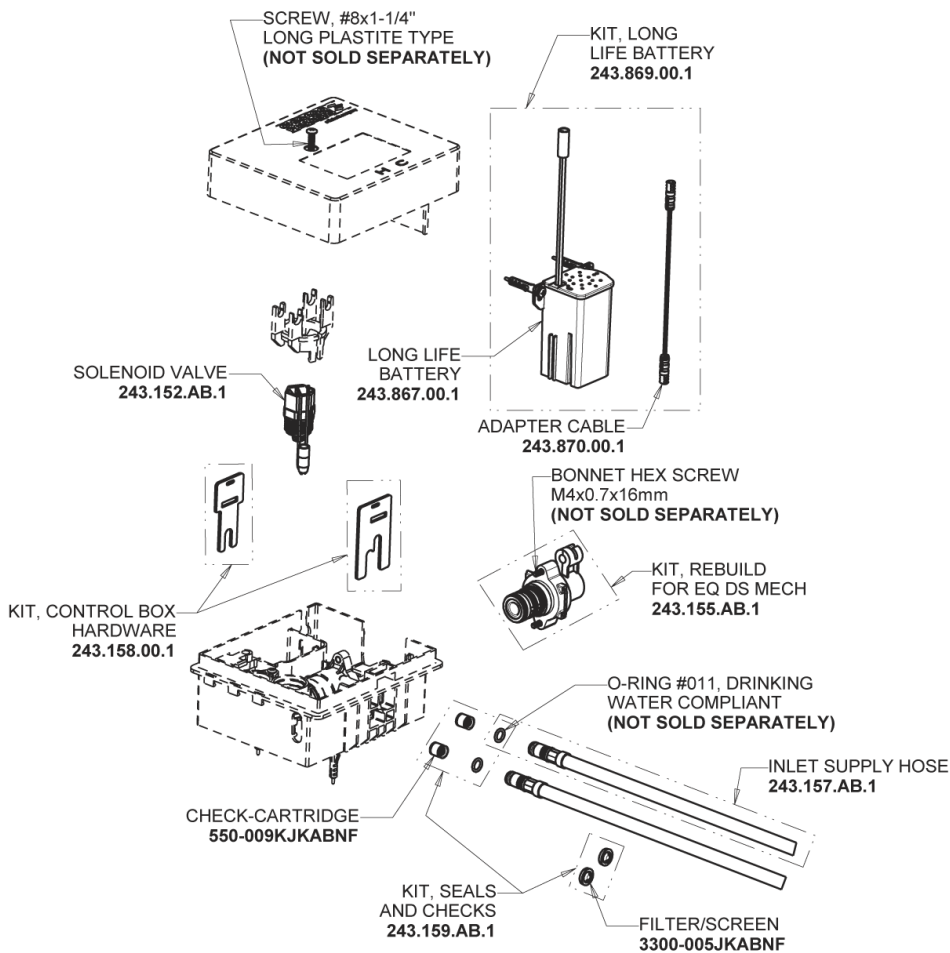

Repair Parts

EQ-C21A-65ABBN

EQ High Arc Series Lavatory Sink Faucet with Hands-free Infrared Detection

CHICAGO FAUCETS®

Geberit Group

EQ-62KJKABNF EQ Control Box, Long Life Battery, Mechanical Mixer Base Parts:

Brushed Nickel EQ High Arc Spout with User Control, 0.5 GPM EQ-C21A-KJKABBN

For Technical Assistance:

Phone: 800-TEC-TRUE (832-8783)

Email: techsupport.us@chicagofaucets.com

2100 South Clearwater Drive

Des Plaines, IL 60018