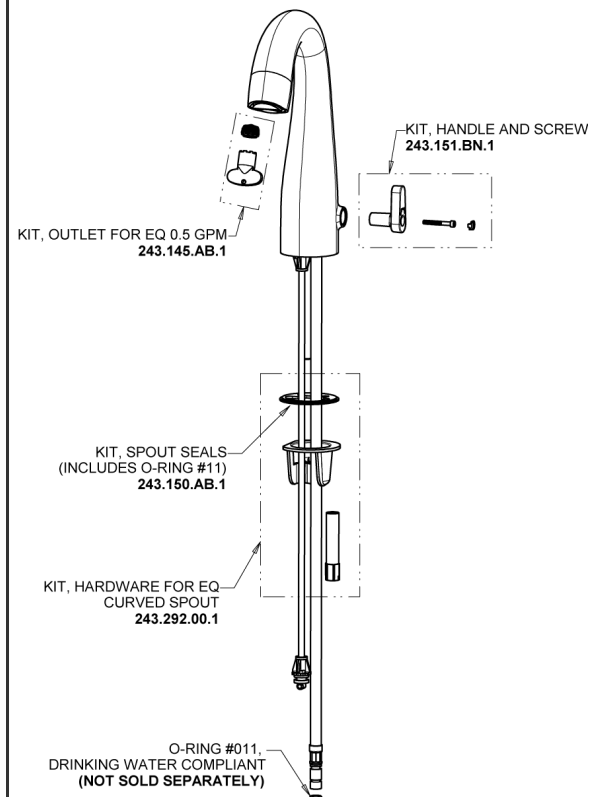

Repair Parts

EQ-C21A-65ABBN

EQ High Arc Series Lavatory Sink Faucet with Hands-free Infrared Detection

CHICAGO FAUCETS®

Geberit Group

EQ-62KJKABNF EQ Control Box, Long Life Battery, Mechanical Mixer Base Parts:

Brushed Nickel EQ High Arc Spout with User Control, 0.5 GPM EQ-C21A-KJKABBN

For Technical Assistance:

Phone: 800-TEC-TRUE (832-8783)

Email: techsupport.us@chicagofaucets.com

2100 South Clearwater Drive

Des Plaines, IL 60018