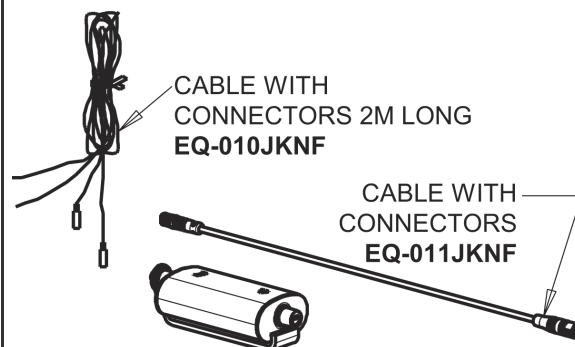

For Technical Assistance:

Phone: 800-TEC-TRUE (832-8783)

Email: techsupport.us@chicagofaucets.com

2100 South Clearwater Drive

Des Plaines, IL 60018

Phone: 847-803-5000

chicagofaucets.com