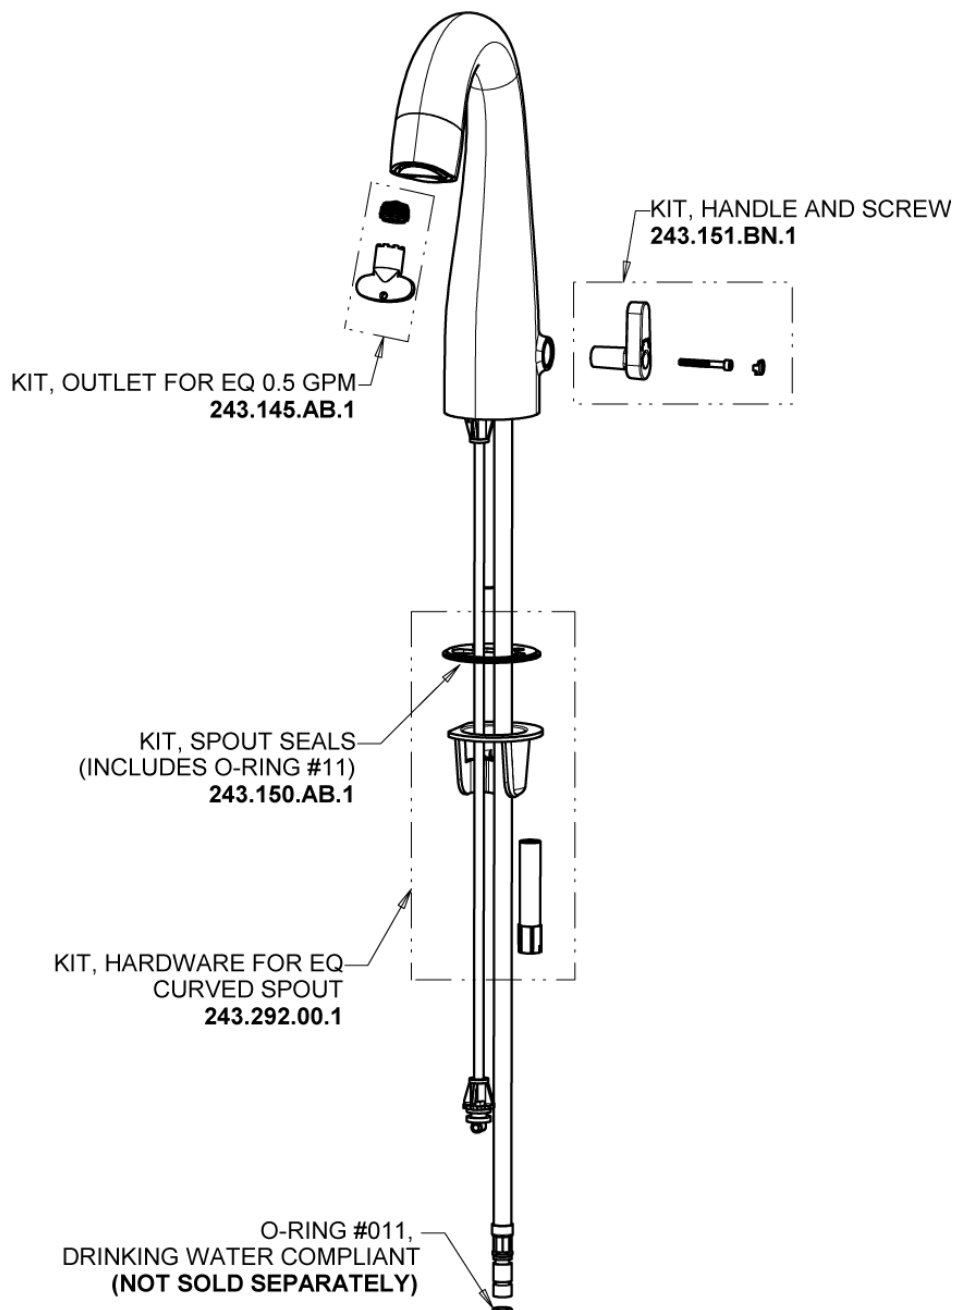

Repair Parts

EQ-C21A-55ABBN

EQ High Arc Series Lavatory Sink Faucet with Hands-free Infrared Detection

CHICAGO FAUCETS®

Geberit Group

Brushed Nickel EQ High Arc Spout with User Control, 0.5 GPM
EQ-C21A-KJKABBN

chicagofaucets.com

Repair Parts

EQ-C21A-55ABBN

EQ High Arc Series Lavatory Sink Faucet with Hands-free Infrared Detection

CHICAGO FAUCETS®

Geberit Group

EQ-53KJKABNF EQ Control Box, AC Hard-wired, Thermostatic Mixer