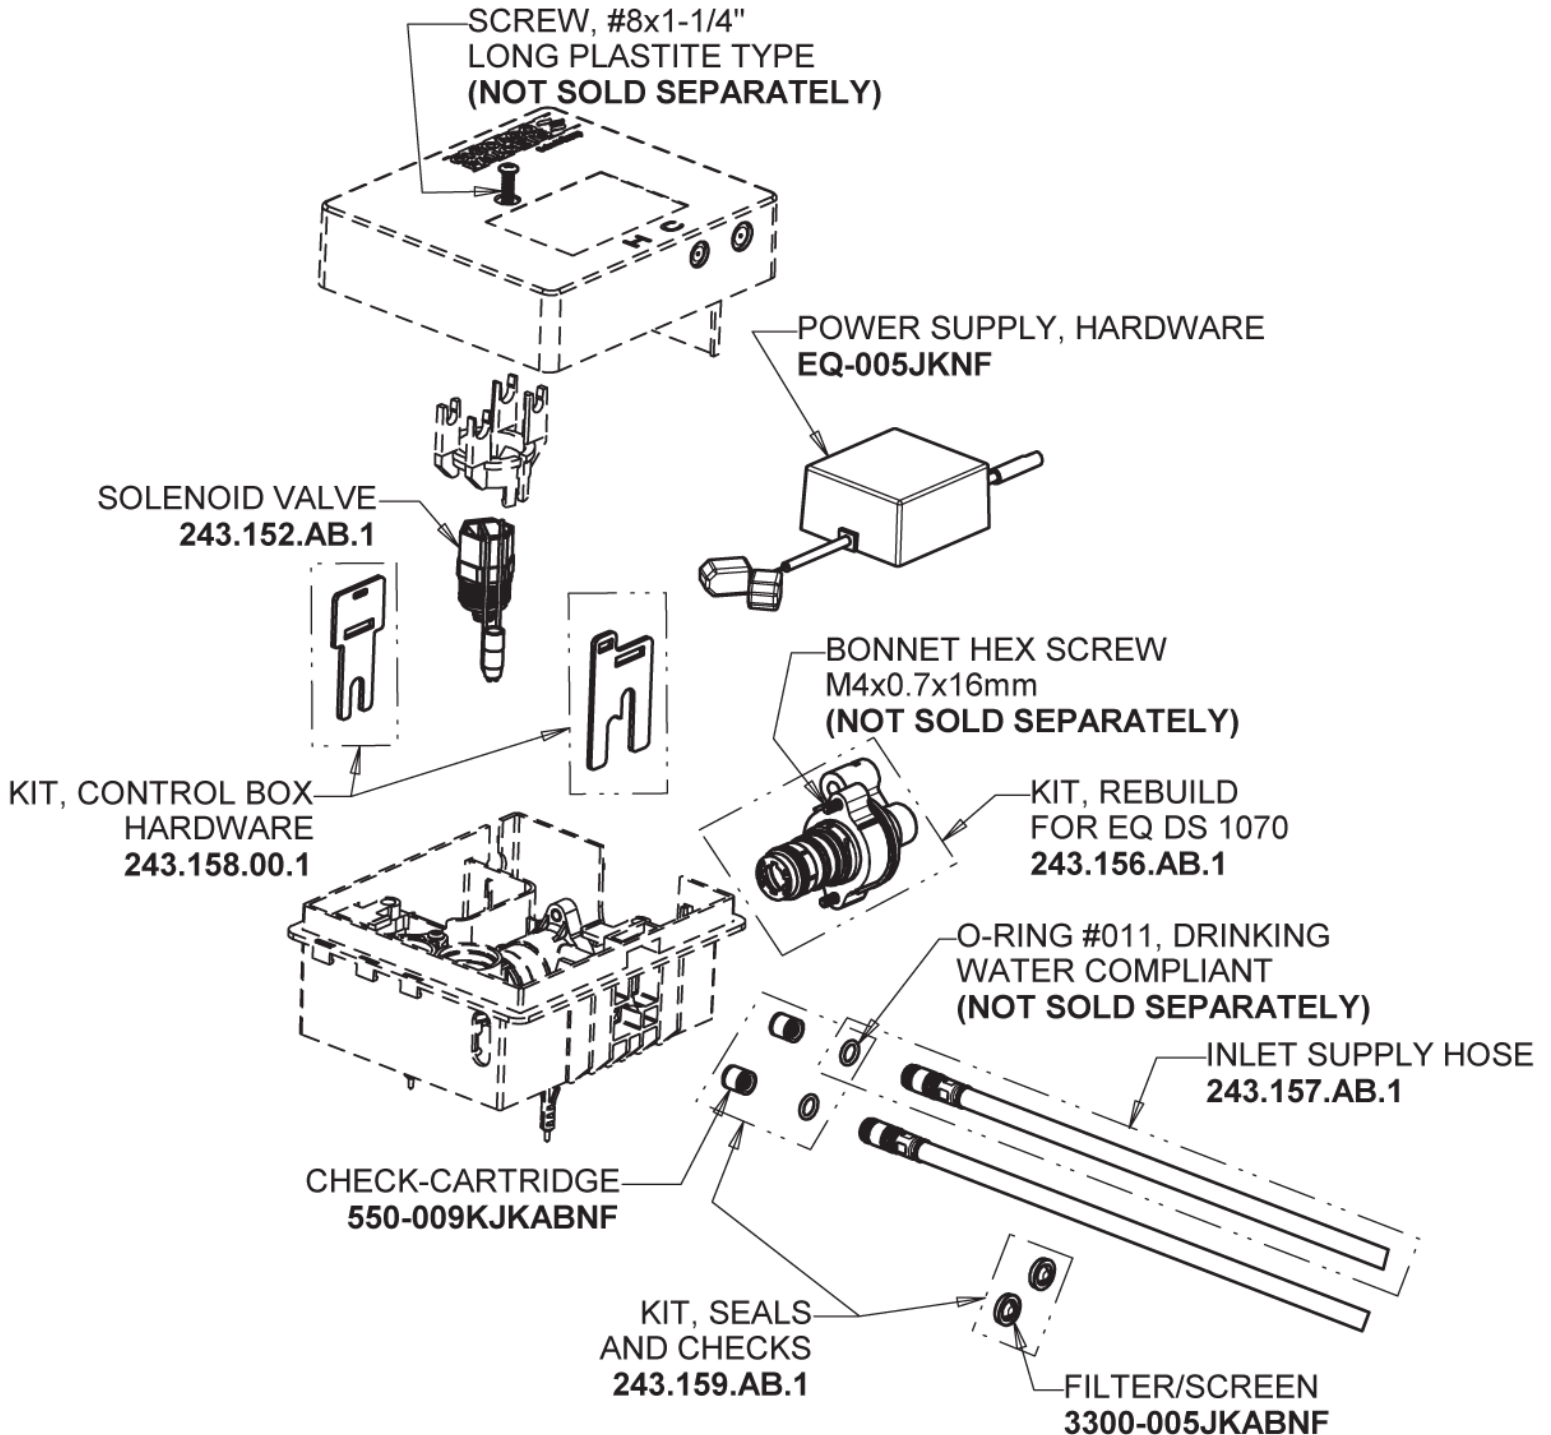

Repair Parts

EQ-C21A-55ABBN

EQ High Arc Series Lavatory Sink Faucet with Hands-free Infrared Detection

CHICAGO FAUCETS®

Geberit Group

EQ-53KJKABNF EQ Control Box, AC Hard-wired, Thermostatic Mixer

Base Parts:

For Technical Assistance:

Phone: 800-TEC-TRUE (832-8783)

Email: techsupport.us@chicagofaucets.com

2100 South Clearwater Drive

Des Plaines, IL 60018

Phone: 847-803-5000

chicagofaucets.com