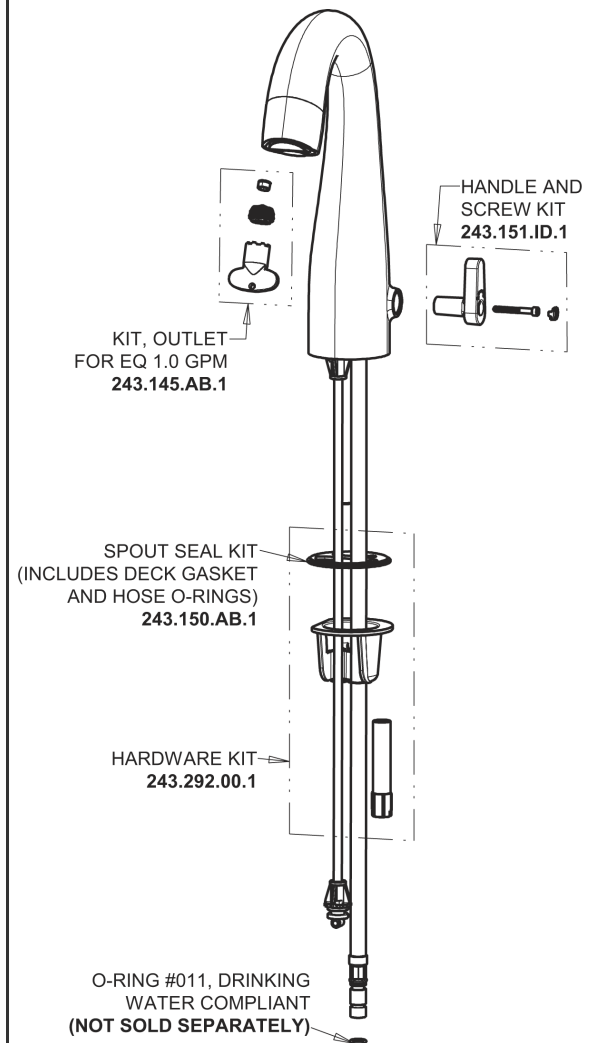

Repair Parts

EQ-C21A-15ABBN

EQ High Arc Series Lavatory Sink Faucet with Hands-free Infrared Detection

**CHICAGO
FAUCETS**

a Geberit company

EQ-13KJKABNF EQ Control Box, Battery, Thermostatic Mixer Base Parts:

Brushed Nickel EQ High Arc Spout with User Control, 0.5 GPM EQ-C21A-KJKABBN

For Technical Assistance:

Phone: 800-TEC-TRUE (832-8783)

Email: techsupport.us@chicagofaucets.com

2100 South Clearwater Drive

Des Plaines, IL 60018