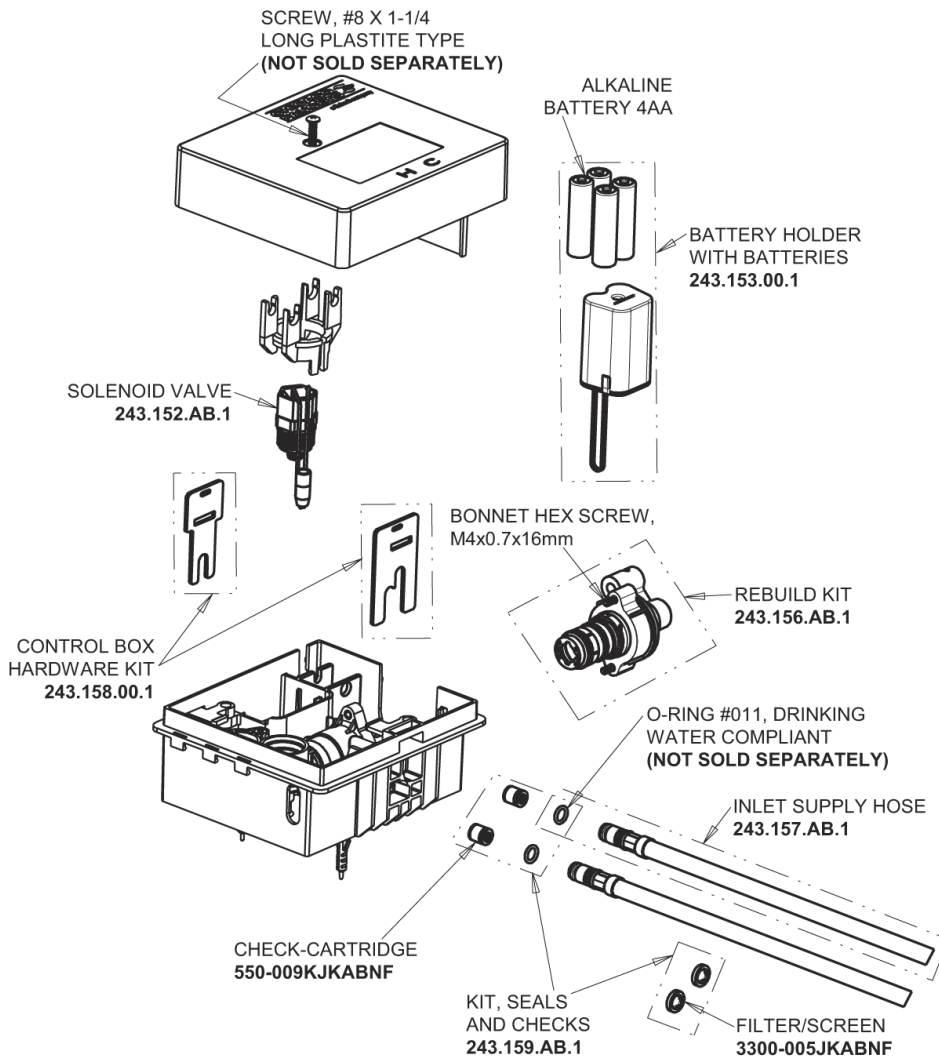

Repair Parts

EQ-C21A-15ABBN

EQ High Arc Series Lavatory Sink Faucet with Hands-free Infrared Detection

**CHICAGO
FAUCETS**

a Geberit company

EQ-13KJKABNF EQ Control Box, Battery, Thermostatic Mixer Base Parts:

Brushed Nickel EQ High Arc Spout with User Control, 0.5 GPM EQ-C21A-KJKABBN

For Technical Assistance:

Phone: 800-TEC-TRUE (832-8783)

Email: techsupport.us@chicagofaucets.com

2100 South Clearwater Drive

Des Plaines, IL 60018