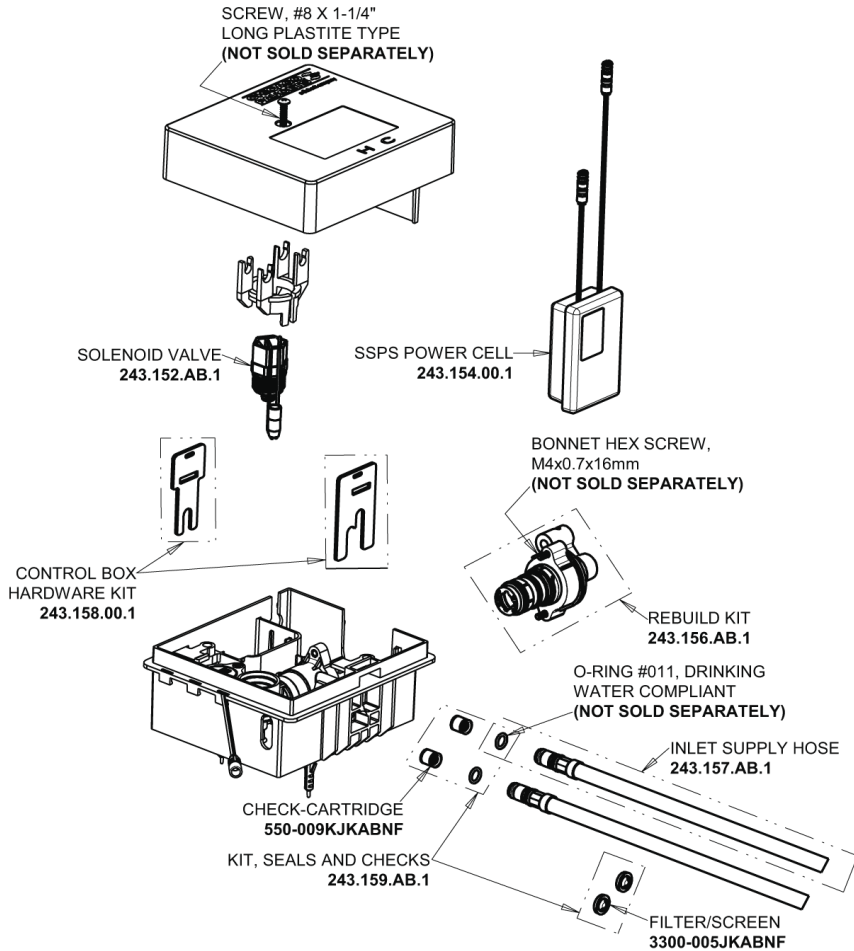

# Repair Parts

EQ-C13C-23ABBN

EQ High Arc Series Lavatory Sink Faucet with Hands-free Infrared Detection

**CHICAGO FAUCETS**

a Geberit company

## EQ-C-23KJKABNF EQ Control Box, SSPS, Thermostatic Mixer Base Parts:

## Brushed Nickel EQ High Arc Spout, 0.35 GPM EQ-C11C-KJKABBN

## 8" Cover Plate, Brushed Nickel, for EQ Curved/High Arc Spouts EQ-A13-KJKBN