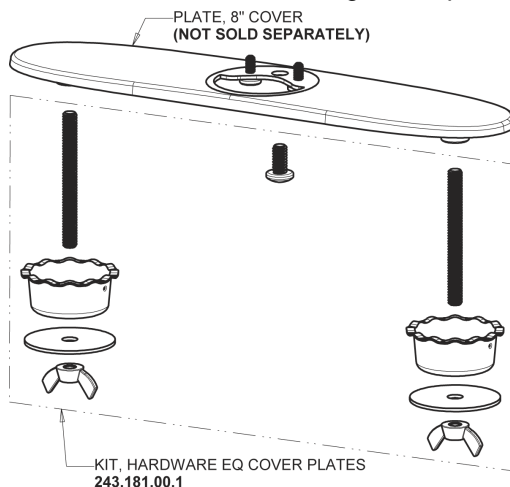

# Repair Parts

EQ-C13C-23ABBN

EQ High Arc Series Lavatory Sink Faucet with Hands-free Infrared Detection

**CHICAGO FAUCETS**

a Geberit company

## EQ-C-23KJKABNF EQ Control Box, SSPS, Thermostatic Mixer Base Parts:

## 8" Cover Plate, Brushed Nickel, for EQ Curved/High Arc Spouts EQ-A13-KJKBN