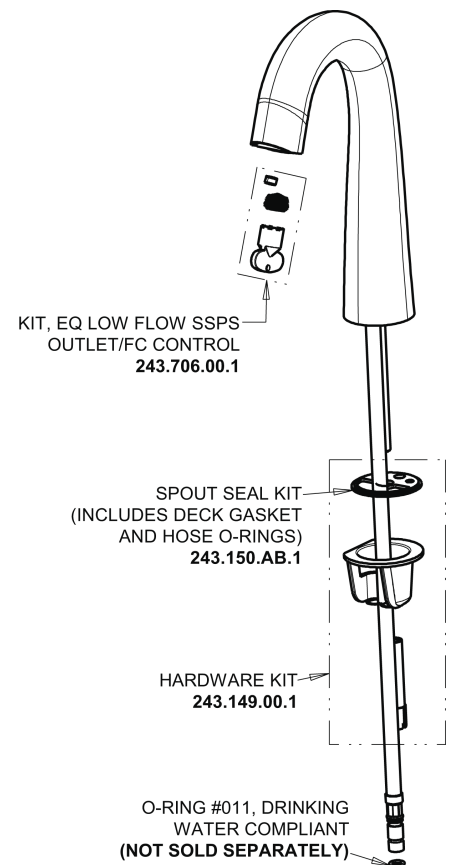

# Repair Parts

EQ-C13C-23ABBN

EQ High Arc Series Lavatory Sink Faucet with Hands-free Infrared Detection

**CHICAGO FAUCETS**

a Geberit company

## EQ-C-23KJKABNF EQ Control Box, SSPS, Thermostatic Mixer Base Parts:

## Brushed Nickel EQ High Arc Spout, 0.35 GPM EQ-C11C-KJKABBN

## 8" Cover Plate, Brushed Nickel, for EQ Curved/High Arc Spouts EQ-A13-KJKBN