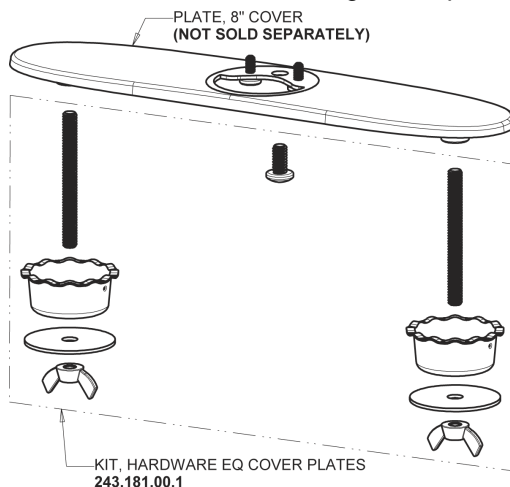

# Repair Parts

EQ-C13C-22ABBN

EQ High Arc Series Lavatory Sink Faucet with Hands-free Infrared Detection

**CHICAGO FAUCETS**

a Geberit company

## EQ-C-22KJKABNF EQ Control Box, SSPS, Mechanical Mixer Base Parts:

## 8" Cover Plate, Brushed Nickel, for EQ Curved/High Arc Spouts EQ-A13-KJKBN