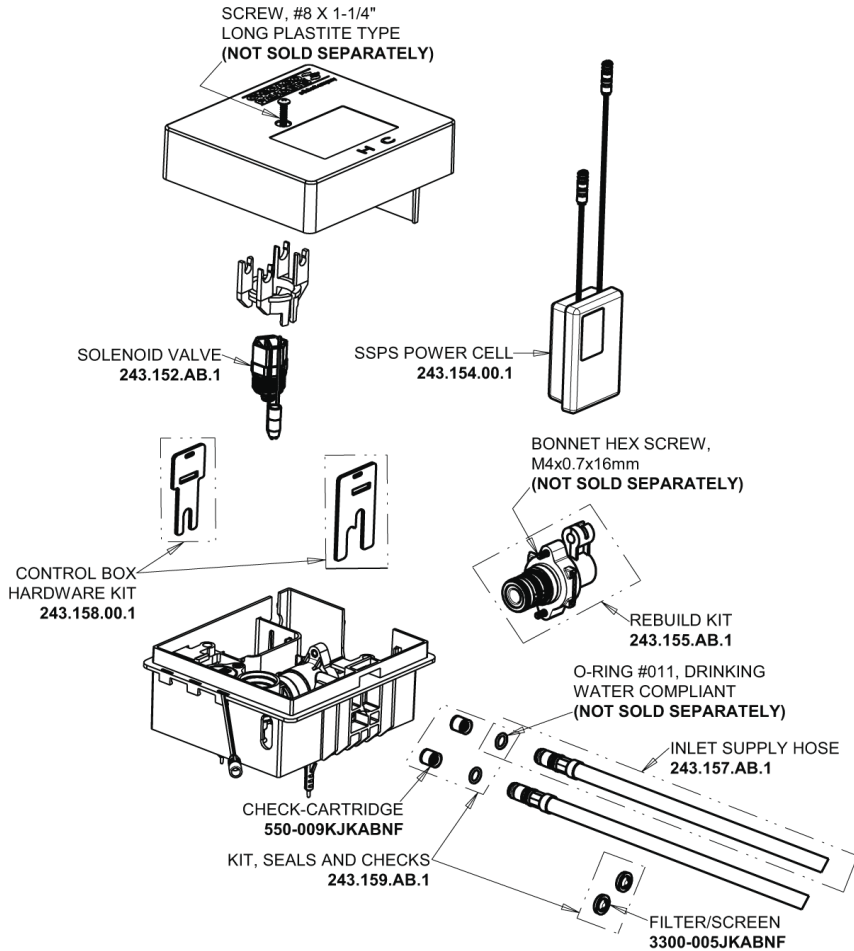

# Repair Parts

EQ-C13C-22ABBN

EQ High Arc Series Lavatory Sink Faucet with Hands-free Infrared Detection

**CHICAGO FAUCETS**

a Geberit company

## EQ-C-22KJKABNF EQ Control Box, SSPS, Mechanical Mixer Base Parts:

## Brushed Nickel EQ High Arc Spout, 0.35 GPM EQ-C11C-KJKABBN

## 8" Cover Plate, Brushed Nickel, for EQ Curved/High Arc Spouts EQ-A13-KJKBN