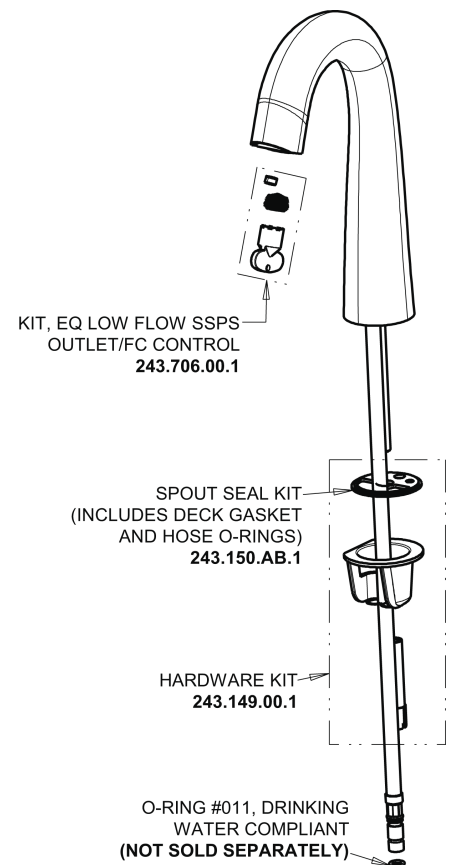

# Repair Parts

EQ-C13C-22ABBN

EQ High Arc Series Lavatory Sink Faucet with Hands-free Infrared Detection

**CHICAGO FAUCETS**

a Geberit company

## EQ-C-22KJKABNF EQ Control Box, SSPS, Mechanical Mixer Base Parts:

## Brushed Nickel EQ High Arc Spout, 0.35 GPM EQ-C11C-KJKABBN

## 8" Cover Plate, Brushed Nickel, for EQ Curved/High Arc Spouts EQ-A13-KJKBN