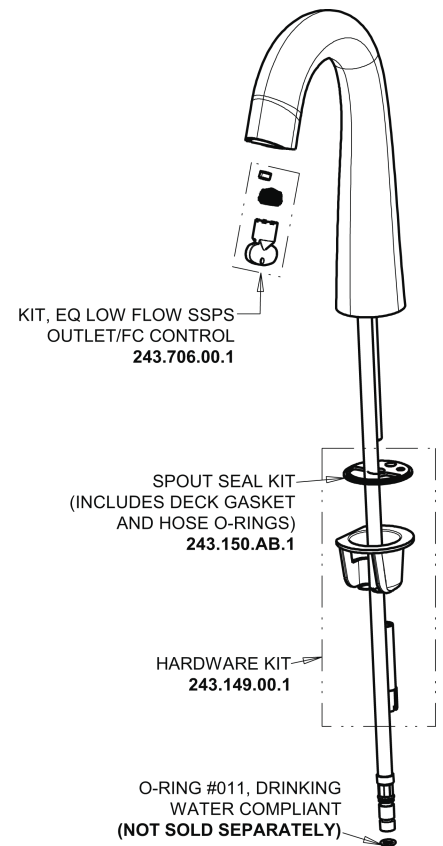

# Repair Parts

EQ-C13C-21ABCP

EQ High Arc Series Lavatory Sink Faucet with Hands-free Infrared Detection

## EQ-C-21KJKABNF EQ Control Box, SSPS, Single-Supply Base Parts:

## Polished Chrome EQ High Arc Spout, 0.35 GPM EQ-C11C-KJKABCP

## 8" Cover Plate, Polished Chrome, for EQ Curved/High Arc Spouts EQ-A13-KJKCP