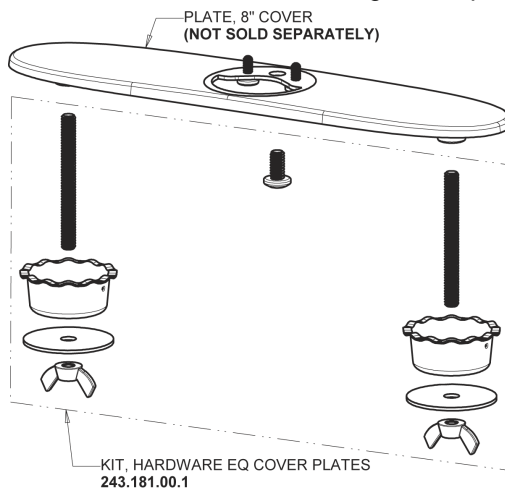

## 8" Cover Plate, Polished Chrome, for EQ Curved/High Arc Spouts EQ-A13-KJKCP