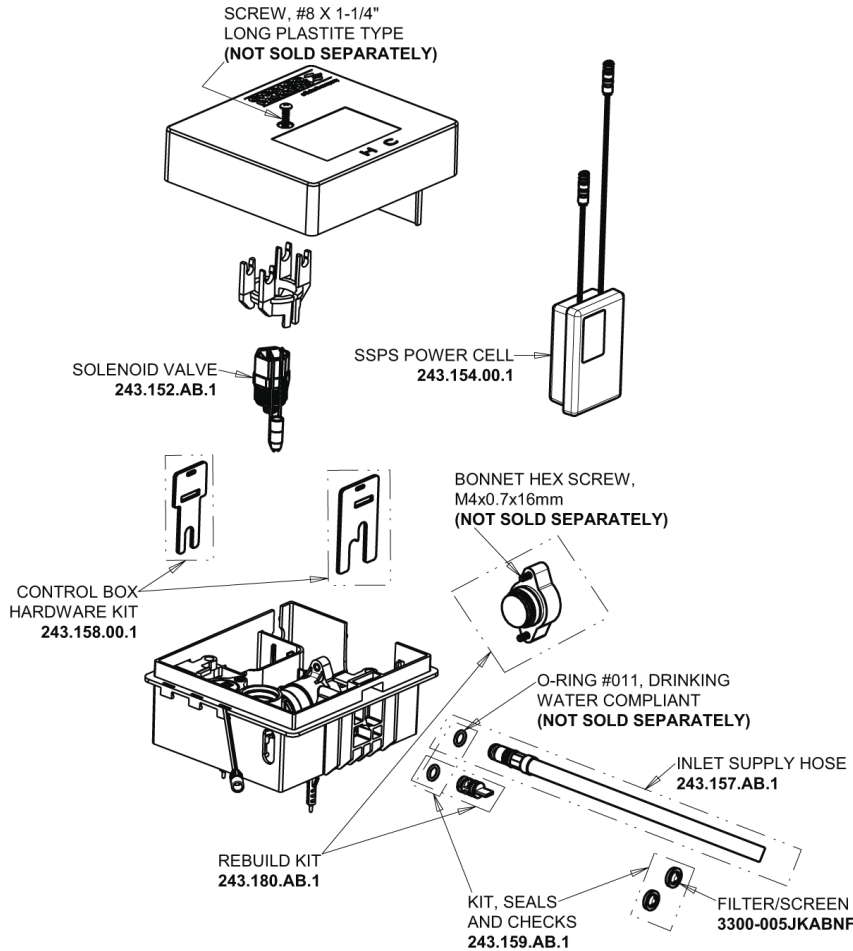

# Repair Parts

EQ-C13C-21ABCP

EQ High Arc Series Lavatory Sink Faucet with Hands-free Infrared Detection

## EQ-C-21KJKABNF EQ Control Box, SSPS, Single-Supply Base Parts:

## Polished Chrome EQ High Arc Spout, 0.35 GPM EQ-C11C-KJKABCP

## 8" Cover Plate, Polished Chrome, for EQ Curved/High Arc Spouts EQ-A13-KJKCP