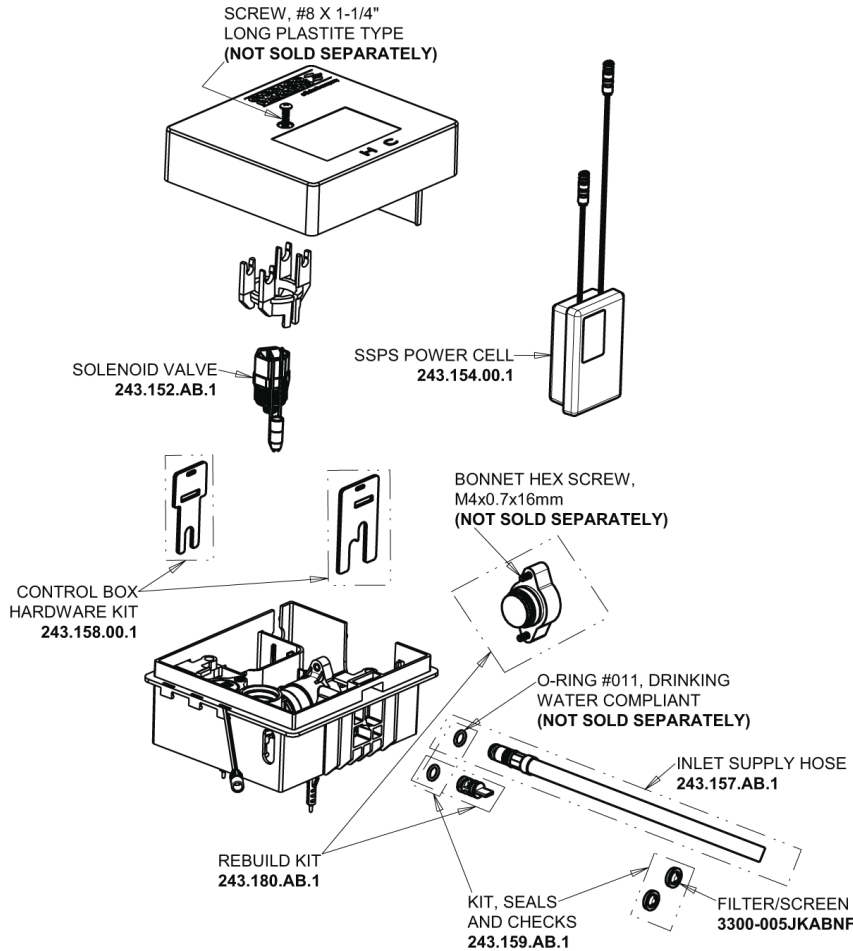

# Repair Parts

EQ-C13C-21ABBN

EQ High Arc Series Lavatory Sink Faucet with Hands-free Infrared Detection

a Geberit company

## EQ-C-21KJKABNF EQ Control Box, SSPS, Single-Supply Base Parts:

## Brushed Nickel EQ High Arc Spout, 0.35 GPM EQ-C11C-KJKABBN

## 8" Cover Plate, Brushed Nickel, for EQ Curved/High Arc Spouts EQ-A13-KJKBN