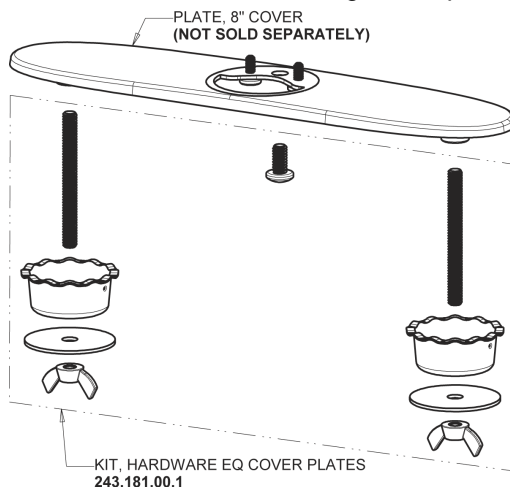

# Repair Parts

EQ-C13C-21ABBN

EQ High Arc Series Lavatory Sink Faucet with Hands-free Infrared Detection

a Geberit company

## EQ-C-21KJKABNF EQ Control Box, SSPS, Single-Supply Base Parts:

## 8" Cover Plate, Brushed Nickel, for EQ Curved/High Arc Spouts EQ-A13-KJKBN