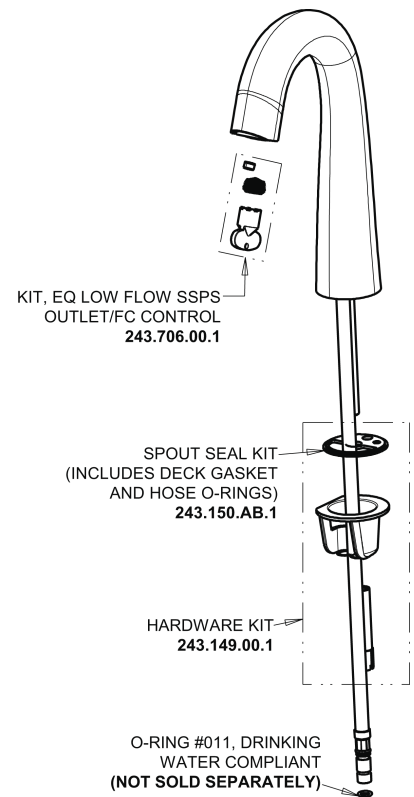

# Repair Parts

EQ-C13C-21ABBN

EQ High Arc Series Lavatory Sink Faucet with Hands-free Infrared Detection

a Geberit company

## EQ-C-21KJKABNF EQ Control Box, SSPS, Single-Supply Base Parts:

## Brushed Nickel EQ High Arc Spout, 0.35 GPM EQ-C11C-KJKABBN

## 8" Cover Plate, Brushed Nickel, for EQ Curved/High Arc Spouts EQ-A13-KJKBN