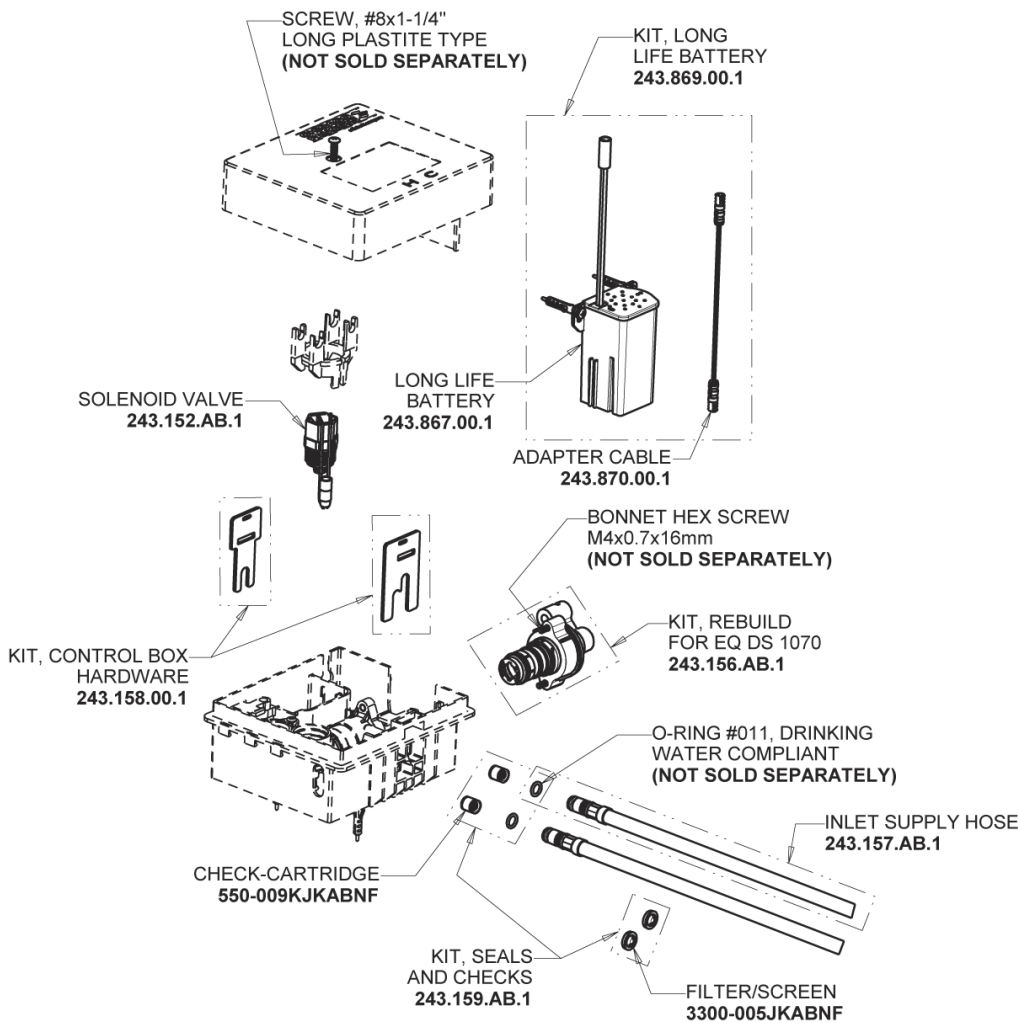

Repair Parts

EQ-C13A-63ABCP

EQ High Arc Series Lavatory Sink Faucet with Hands-free Infrared Detection

**CHICAGO
FAUCETS**

a Geberit company

EQ-63KJKABNF EQ Control Box, Long Life Battery, Thermostatic Mixer Base Parts:

Polished Chrome EQ High Arc Spout, 0.5 GPM EQ-C11A-KJKABCP

8" Cover Plate, Polished Chrome, for EQ Curved/High Arc Spouts EQ-A13-KJKCP

For Technical Assistance:

Phone: 800-TEC-TRUE (832-8783)

Email: techsupport.us@chicagofaucets.com