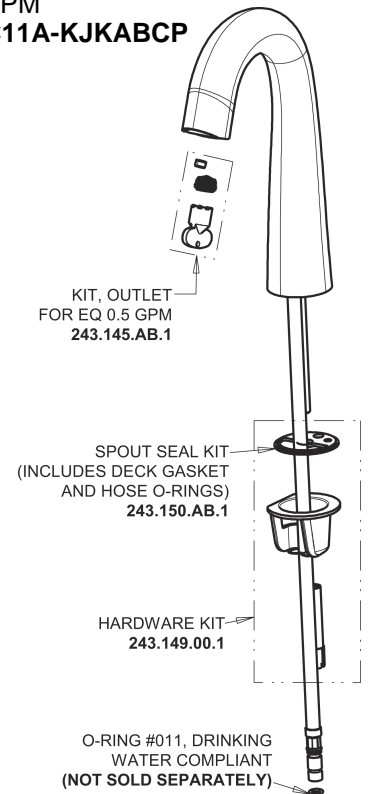

Repair Parts

EQ-C13A-63ABCP

EQ High Arc Series Lavatory Sink Faucet with Hands-free Infrared Detection

**CHICAGO
FAUCETS**

a Geberit company

EQ-63KJKABNF EQ Control Box, Long Life Battery, Thermostatic Mixer Base Parts:

Polished Chrome EQ High Arc Spout, 0.5 GPM EQ-C11A-KJKABCP

8" Cover Plate, Polished Chrome, for EQ Curved/High Arc Spouts EQ-A13-KJKCP

For Technical Assistance:

Phone: 800-TEC-TRUE (832-8783)

Email: techsupport.us@chicagofaucets.com