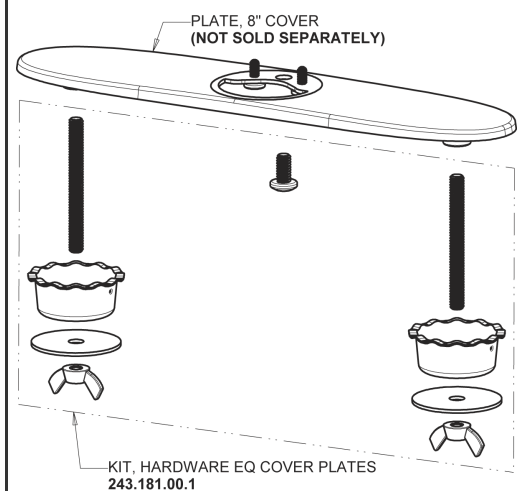

Repair Parts

EQ-C13A-63ABCP

EQ High Arc Series Lavatory Sink Faucet with Hands-free Infrared Detection

**CHICAGO
FAUCETS**

a Geberit company

EQ-63KJKABNF EQ Control Box, Long Life Battery, Thermostatic Mixer Base Parts:

Polished Chrome EQ High Arc Spout, 0.5 GPM EQ-C11A-KJKABCP

8" Cover Plate, Polished Chrome, for EQ Curved/High Arc Spouts EQ-A13-KJKCP

For Technical Assistance:

Phone: 800-TEC-TRUE (832-8783)

Email: techsupport.us@chicagofaucets.com