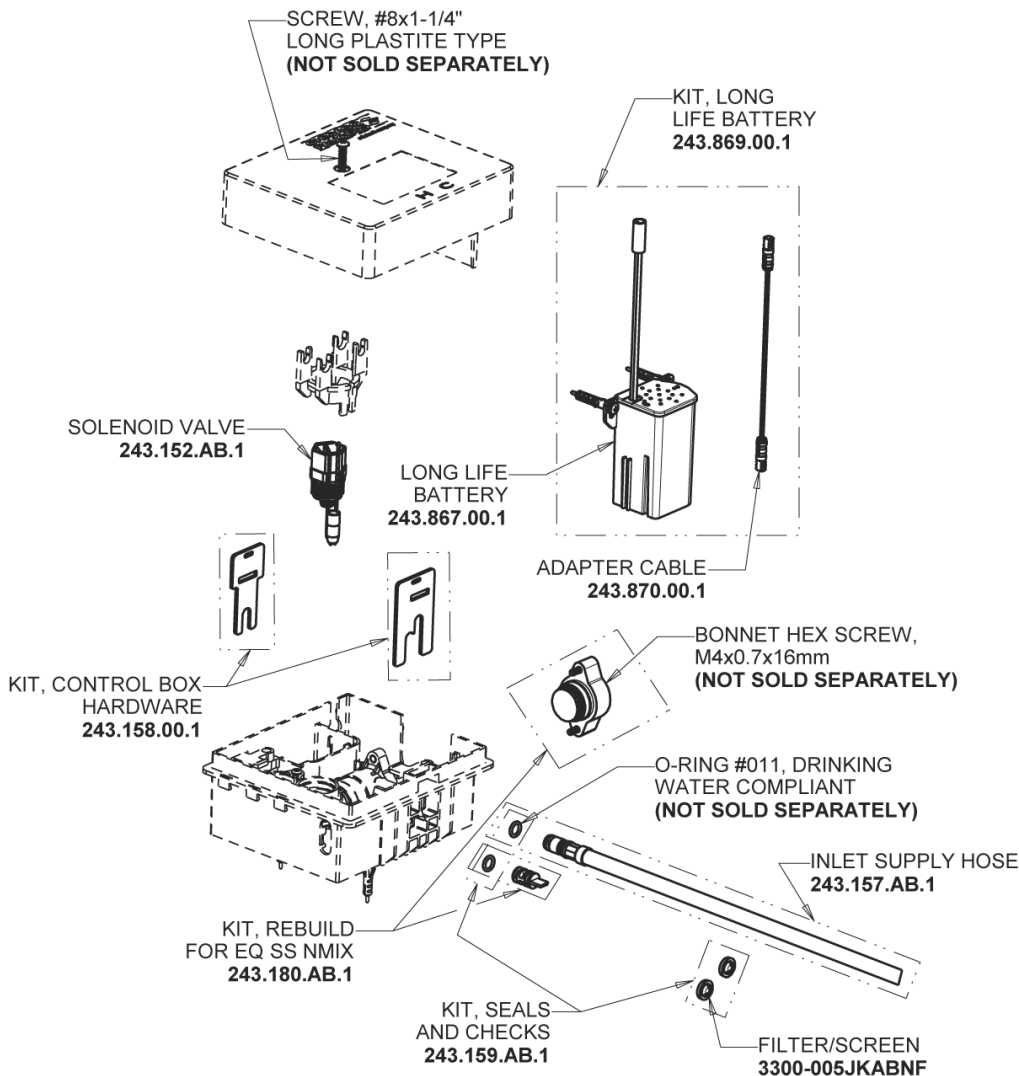

Repair Parts

EQ-C13A-61ABCP

EQ High Arc Series Lavatory Sink Faucet with Hands-free Infrared Detection

**CHICAGO
FAUCETS**

a Geberit company

EQ-61KJKABNF EQ Control Box, Long Life Battery, Single-Supply Base Parts:

Polished Chrome EQ High Arc Spout, 0.5 GPM EQ-C11A-KJKABCP

8" Cover Plate, Polished Chrome, for EQ Curved/High Arc Spouts EQ-A13-KJKCP

For Technical Assistance:

Phone: 800-TEC-TRUE (832-8783)

Email: techsupport.us@chicagofaucets.com