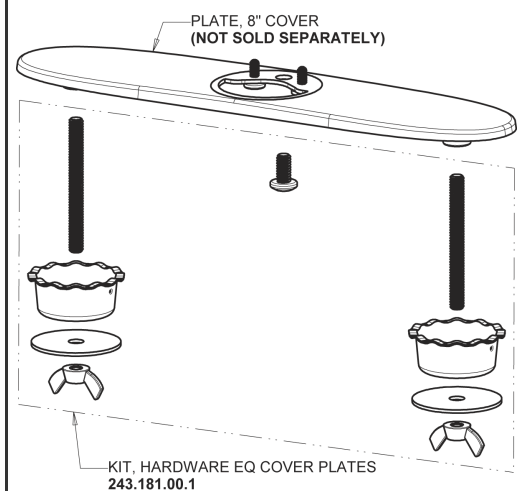

Repair Parts

EQ-C13A-61ABCP

EQ High Arc Series Lavatory Sink Faucet with Hands-free Infrared Detection

**CHICAGO
FAUCETS**

a Geberit company

EQ-61KJKABNF EQ Control Box, Long Life Battery, Single-Supply Base Parts:

Polished Chrome EQ High Arc Spout, 0.5 GPM EQ-C11A-KJKABCP

8" Cover Plate, Polished Chrome, for EQ Curved/High Arc Spouts EQ-A13-KJKCP

For Technical Assistance:

Phone: 800-TEC-TRUE (832-8783)

Email: techsupport.us@chicagofaucets.com