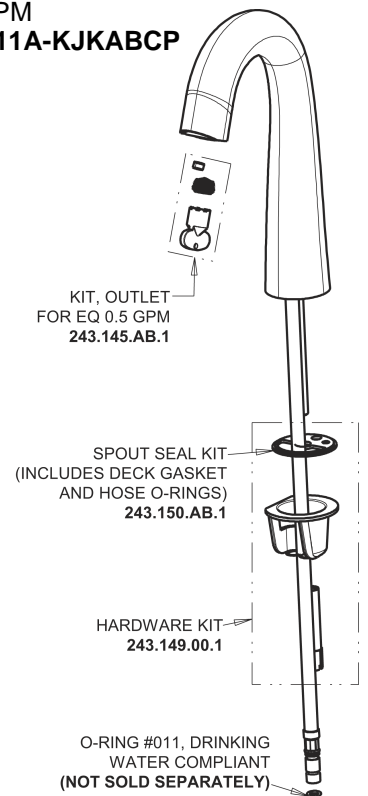

Repair Parts

EQ-C13A-61ABCP

EQ High Arc Series Lavatory Sink Faucet with Hands-free Infrared Detection

**CHICAGO
FAUCETS**

a Geberit company

EQ-61KJKABNF EQ Control Box, Long Life Battery, Single-Supply Base Parts:

Polished Chrome EQ High Arc Spout, 0.5 GPM EQ-C11A-KJKABCP

8" Cover Plate, Polished Chrome, for EQ Curved/High Arc Spouts EQ-A13-KJKCP

For Technical Assistance:

Phone: 800-TEC-TRUE (832-8783)

Email: techsupport.us@chicagofaucets.com