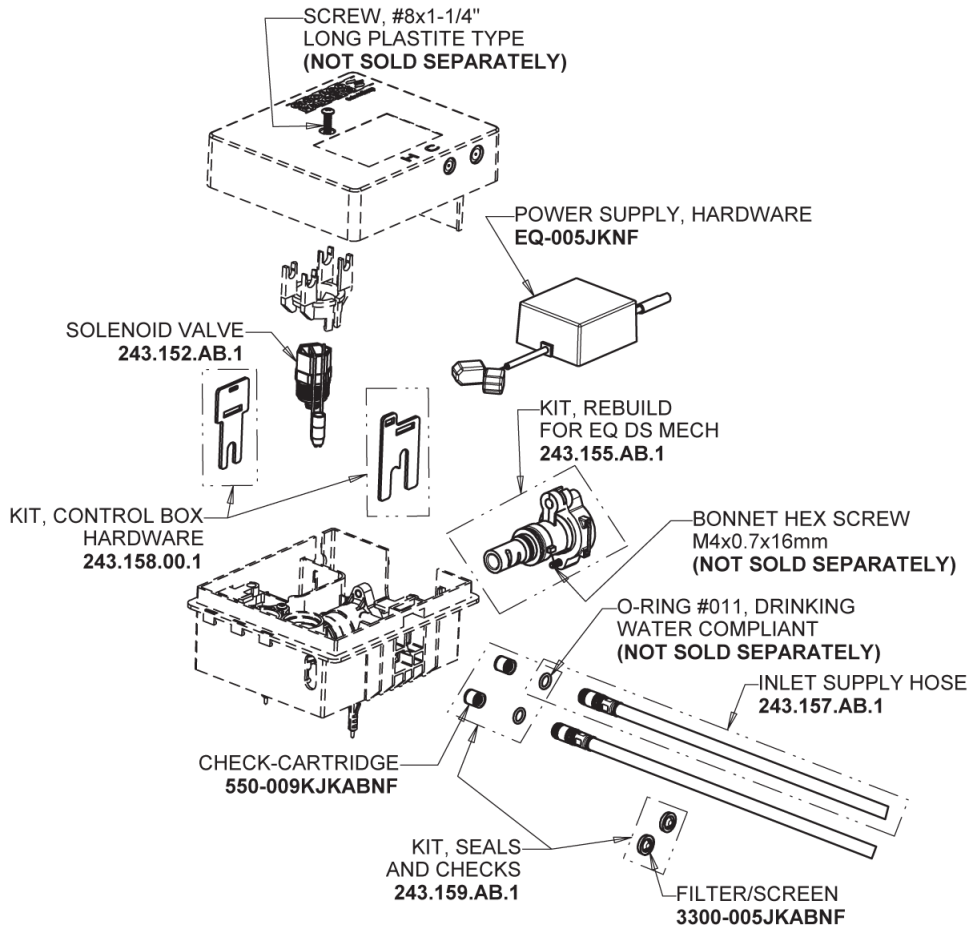

Repair Parts

EQ-C13A-52ABCP

EQ High Arc Series Lavatory Sink Faucet with Hands-free Infrared Detection

CHICAGO FAUCETS®

Geberit Group

EQ-52KJKABNF EQ Control Box, AC Hard-wired, Mechanical Mixer Base Parts:

EQ Brownout Protector (Accessory Only) EQ-012JKNF

Polished Chrome EQ High Arc Spout, 0.5 GPM EQ-C11A-KJKABCP

8" Cover Plate, Polished Chrome, for EQ Curved/High Arc Spouts EQ-A13-KJKCP

For Technical Assistance: