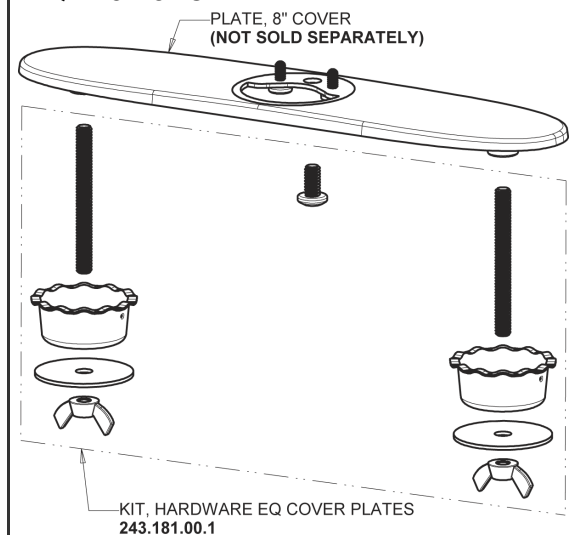

Repair Parts

EQ-C13A-52ABCP

EQ High Arc Series Lavatory Sink Faucet with Hands-free Infrared Detection

CHICAGO FAUCETS®

Geberit Group

EQ-52KJKABNF EQ Control Box, AC Hard-wired, Mechanical Mixer Base Parts:

EQ Brownout Protector (Accessory Only) EQ-012JKNF

Polished Chrome EQ High Arc Spout, 0.5 GPM EQ-C11A-KJKABCP

8" Cover Plate, Polished Chrome, for EQ Curved/High Arc Spouts EQ-A13-KJKCP

For Technical Assistance: