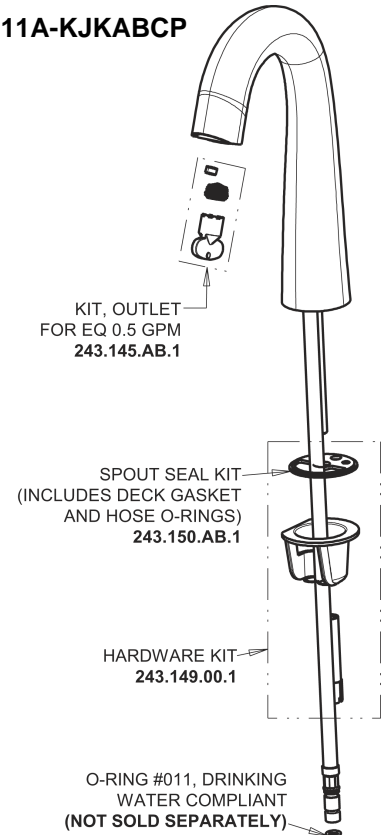

Repair Parts

EQ-C13A-52ABCP

EQ High Arc Series Lavatory Sink Faucet with Hands-free Infrared Detection

CHICAGO FAUCETS®

Geberit Group

EQ-52KJKABNF EQ Control Box, AC Hard-wired, Mechanical Mixer Base Parts:

EQ Brownout Protector (Accessory Only) EQ-012JKNF

Polished Chrome EQ High Arc Spout, 0.5 GPM EQ-C11A-KJKABCP

8" Cover Plate, Polished Chrome, for EQ Curved/High Arc Spouts EQ-A13-KJKCP

For Technical Assistance: