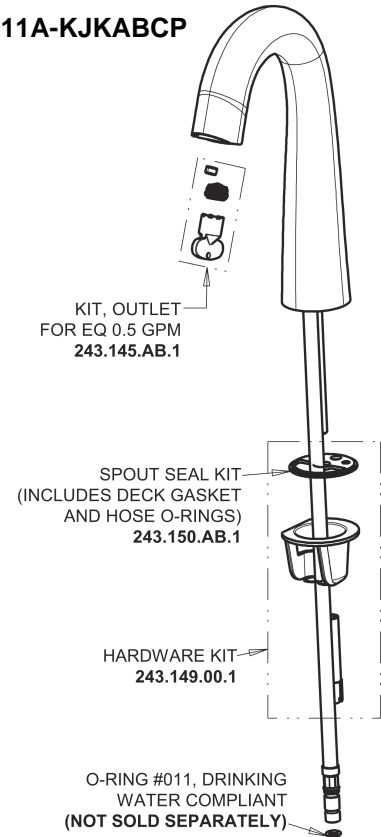

Repair Parts

EQ-C13A-51ABCP

EQ High Arc Series Lavatory Sink Faucet with Hands-free Infrared Detection

CHICAGO FAUCETS®

Geberit Group

EQ-51KJKABNF EQ Control Box, AC Hard-wired, Single-Supply Base Parts:

EQ Brownout Protector (Accessory Only) EQ-012JKNF

Polished Chrome EQ High Arc Spout, 0.5 GPM EQ-C11A-KJKABCP

8" Cover Plate, Polished Chrome, for EQ Curved/High Arc Spouts EQ-A13-KJKCP

For Technical Assistance:

Phone: 800-TEC-TRUE (832-8783)

Email: techsupport.us@chicagofaucets.com