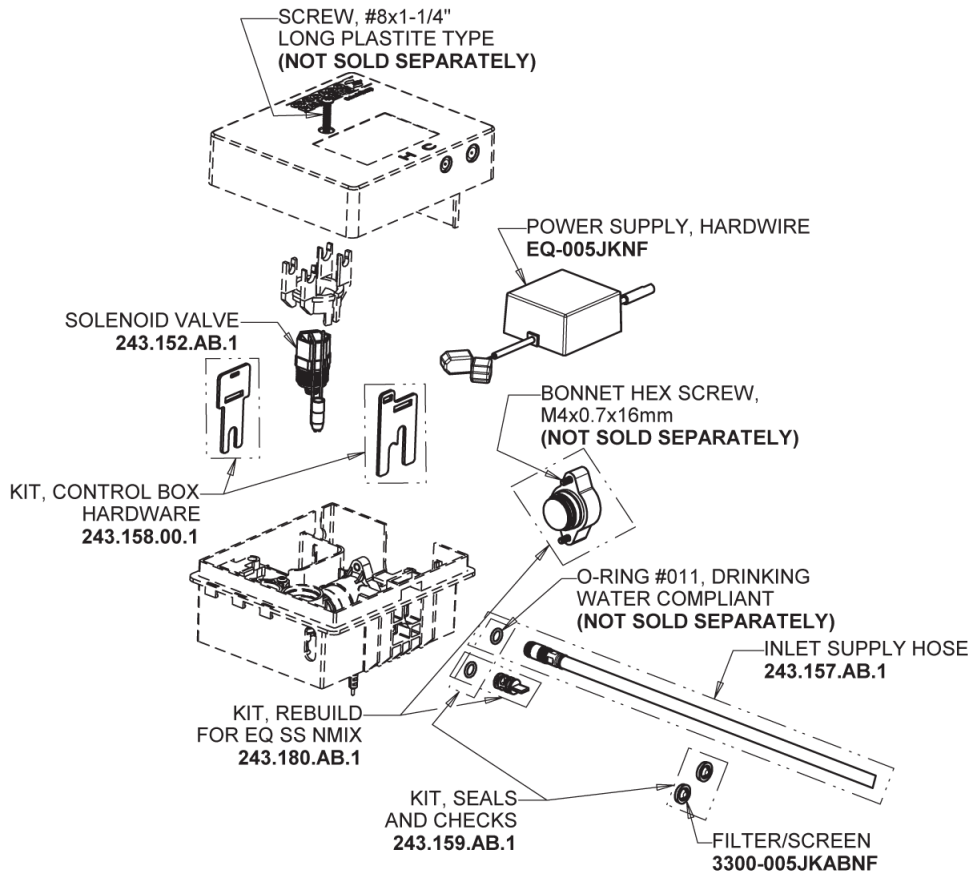

Repair Parts

EQ-C13A-51ABCP

EQ High Arc Series Lavatory Sink Faucet with Hands-free Infrared Detection

CHICAGO FAUCETS®

Geberit Group

EQ-51KJKABNF EQ Control Box, AC Hard-wired, Single-Supply Base Parts:

EQ Brownout Protector (Accessory Only) EQ-012JKNF

Polished Chrome EQ High Arc Spout, 0.5 GPM EQ-C11A-KJKABCP

8" Cover Plate, Polished Chrome, for EQ Curved/High Arc Spouts EQ-A13-KJKCP

For Technical Assistance:

Phone: 800-TEC-TRUE (832-8783)

Email: techsupport.us@chicagofaucets.com