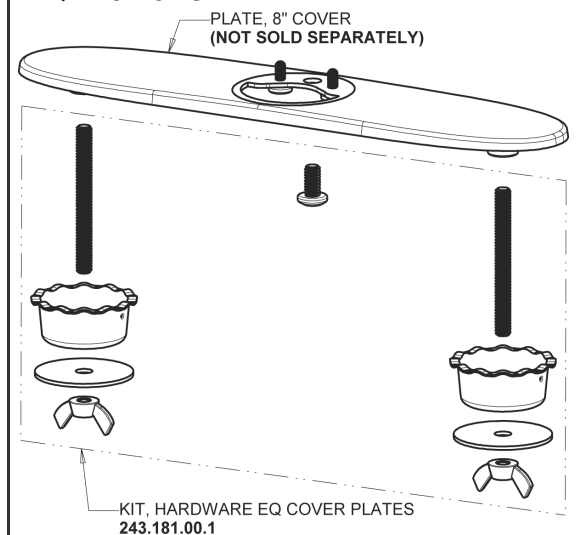

Repair Parts

EQ-C13A-51ABCP

EQ High Arc Series Lavatory Sink Faucet with Hands-free Infrared Detection

CHICAGO FAUCETS®

Geberit Group

EQ-51KJKABNF EQ Control Box, AC Hard-wired, Single-Supply Base Parts:

EQ Brownout Protector (Accessory Only) EQ-012JKNF

Polished Chrome EQ High Arc Spout, 0.5 GPM EQ-C11A-KJKABCP

8" Cover Plate, Polished Chrome, for EQ Curved/High Arc Spouts EQ-A13-KJKCP

For Technical Assistance:

Phone: 800-TEC-TRUE (832-8783)

Email: techsupport.us@chicagofaucets.com